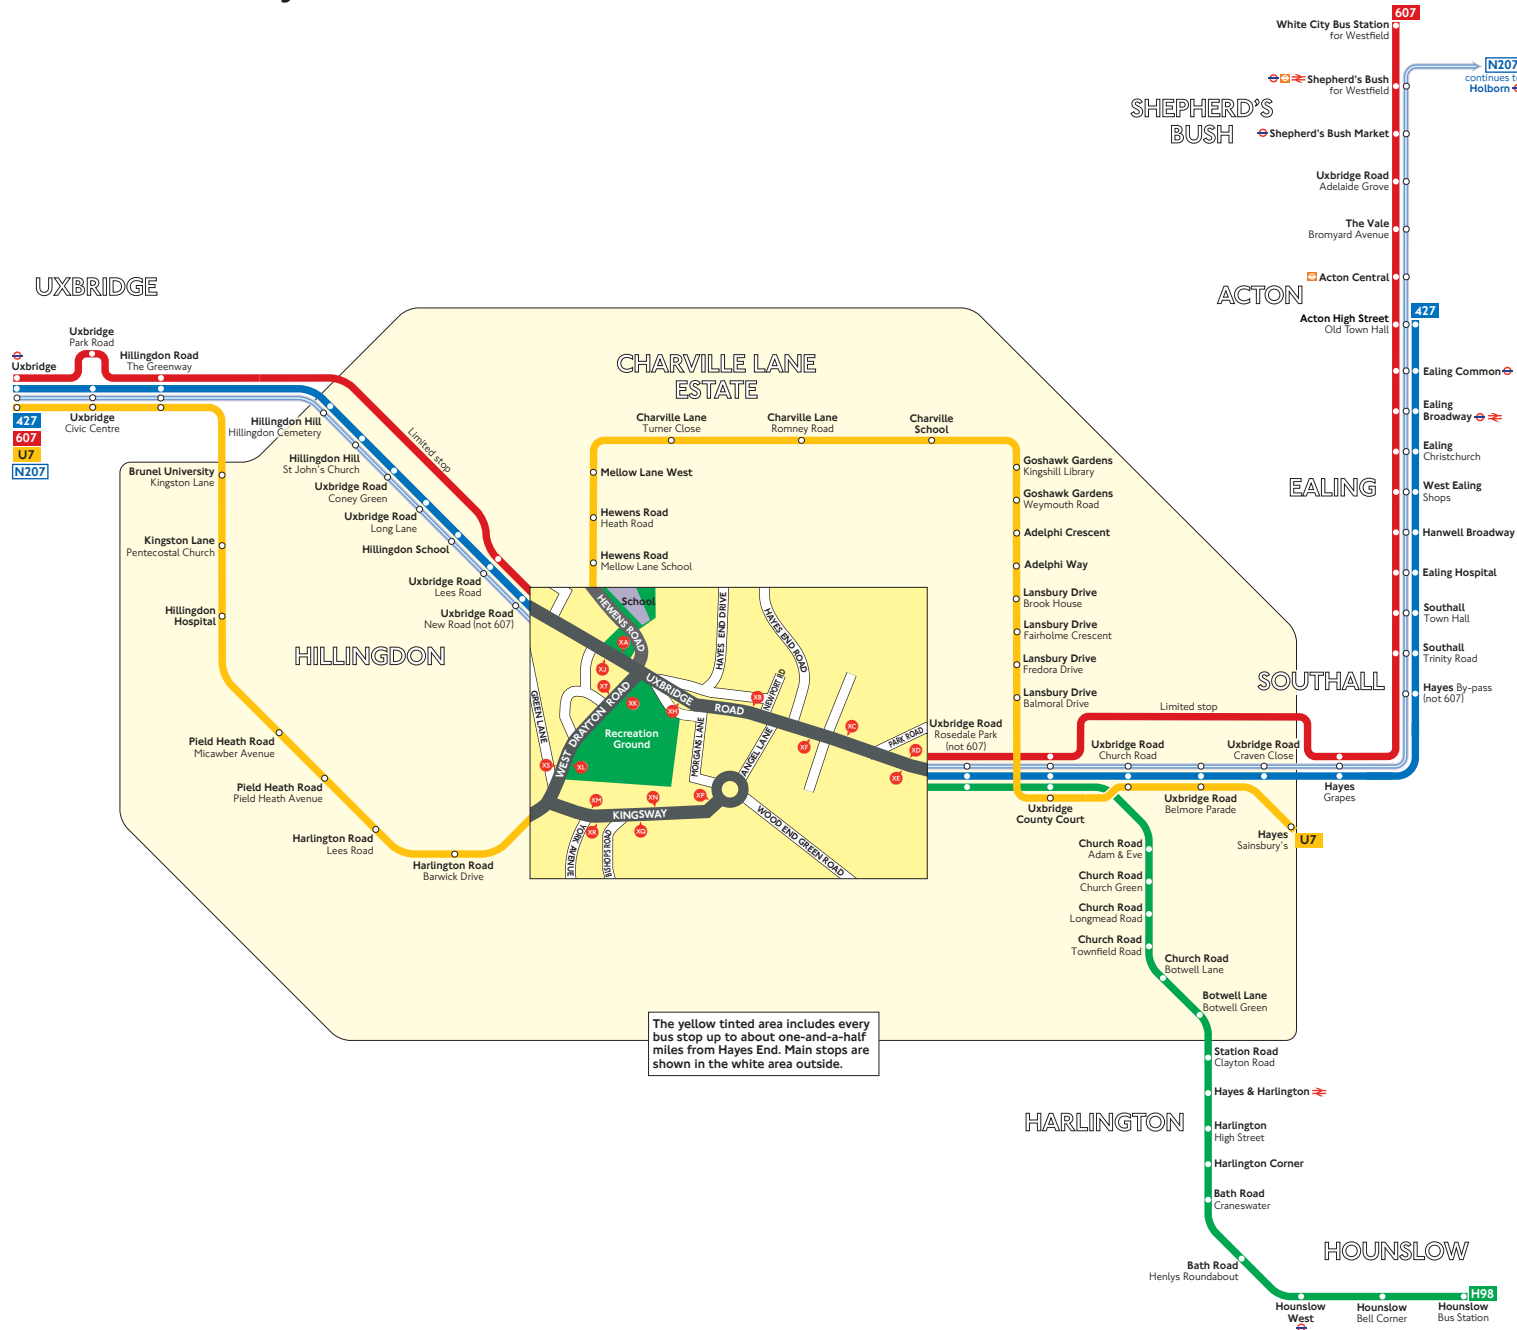

Buses from Hayes End

Route finder

Day buses

Bus route	Towards	Bus stops
427	Acton	XA XB XC XD
	Uxbridge	XE XF XH XJ
607	Uxbridge	XF
	White City	XC
H98	Hounslow	XB XC XD XE XF XG XH XI XJ XK XL
U7	Hayes Sainsbury's	XS XT
	Uxbridge	XK XL

◆ Limited Stop

Night buses

Bus route	Towards	Bus stops
N207	Holborn	XA XB XC XD
	Uxbridge	XE XF XH XJ