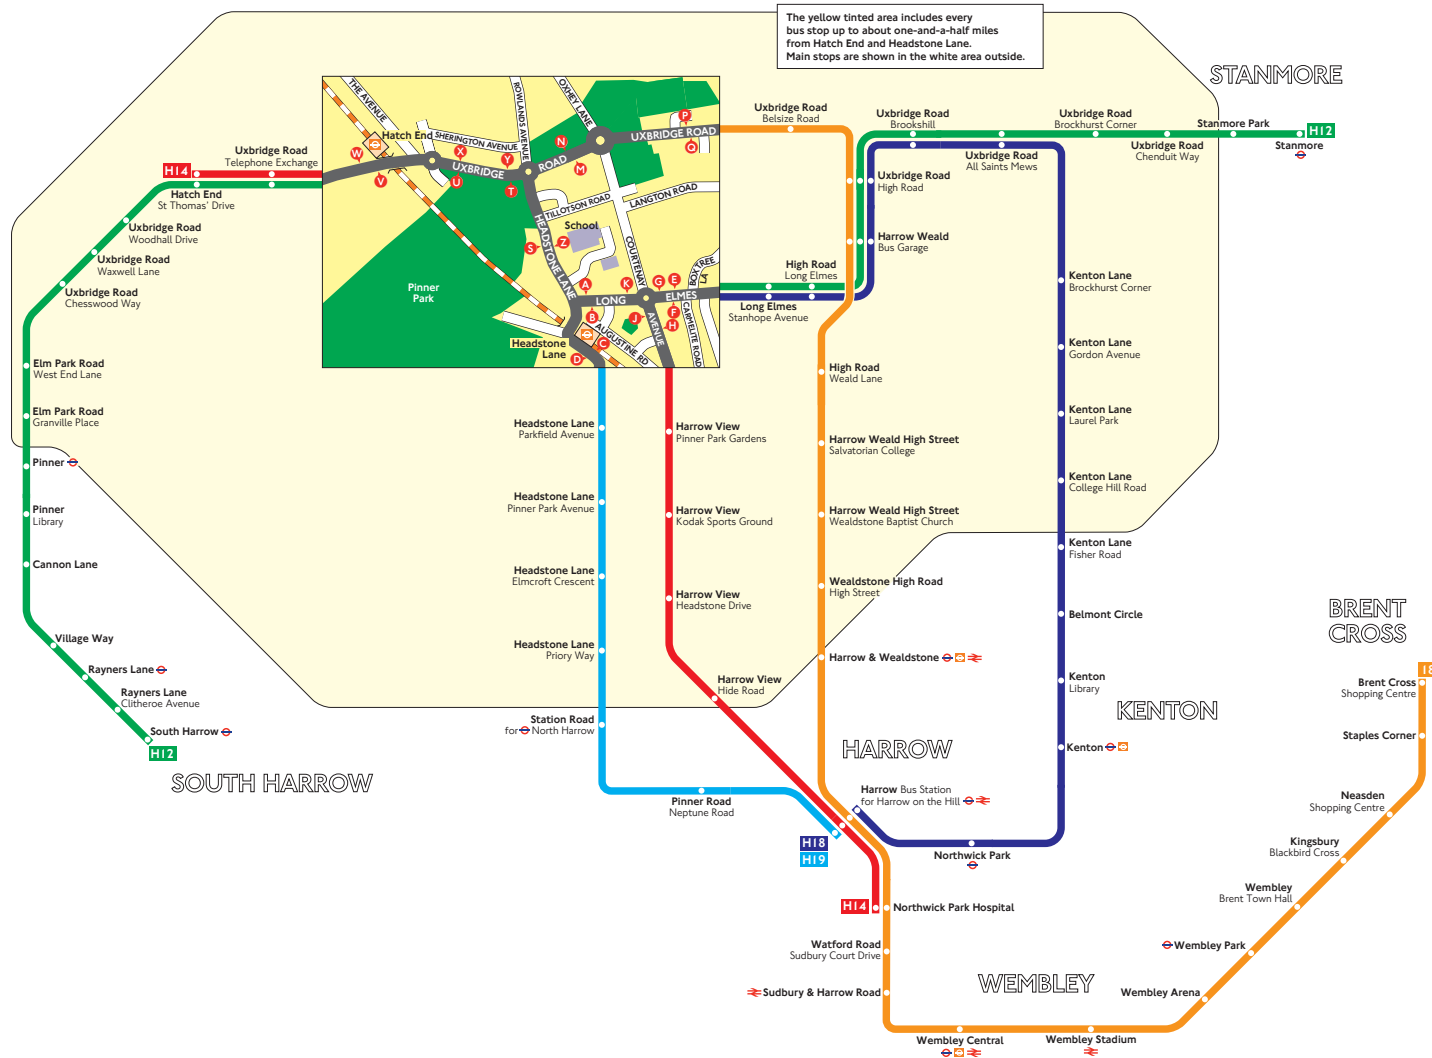

Buses from Hatch End and Headstone Lane

Route finder

Day buses

Bus route	Towards	Bus stops
I82	Brent Cross	N P
H12	South Harrow	B F S T U V
	Stanmore	A E K W X Y Z
H14	Hatch End	B J S T U V
	Northwick Park Hospital	A H K W X Y Z
H18	Harrow	A D E K
H19	Harrow	B C F