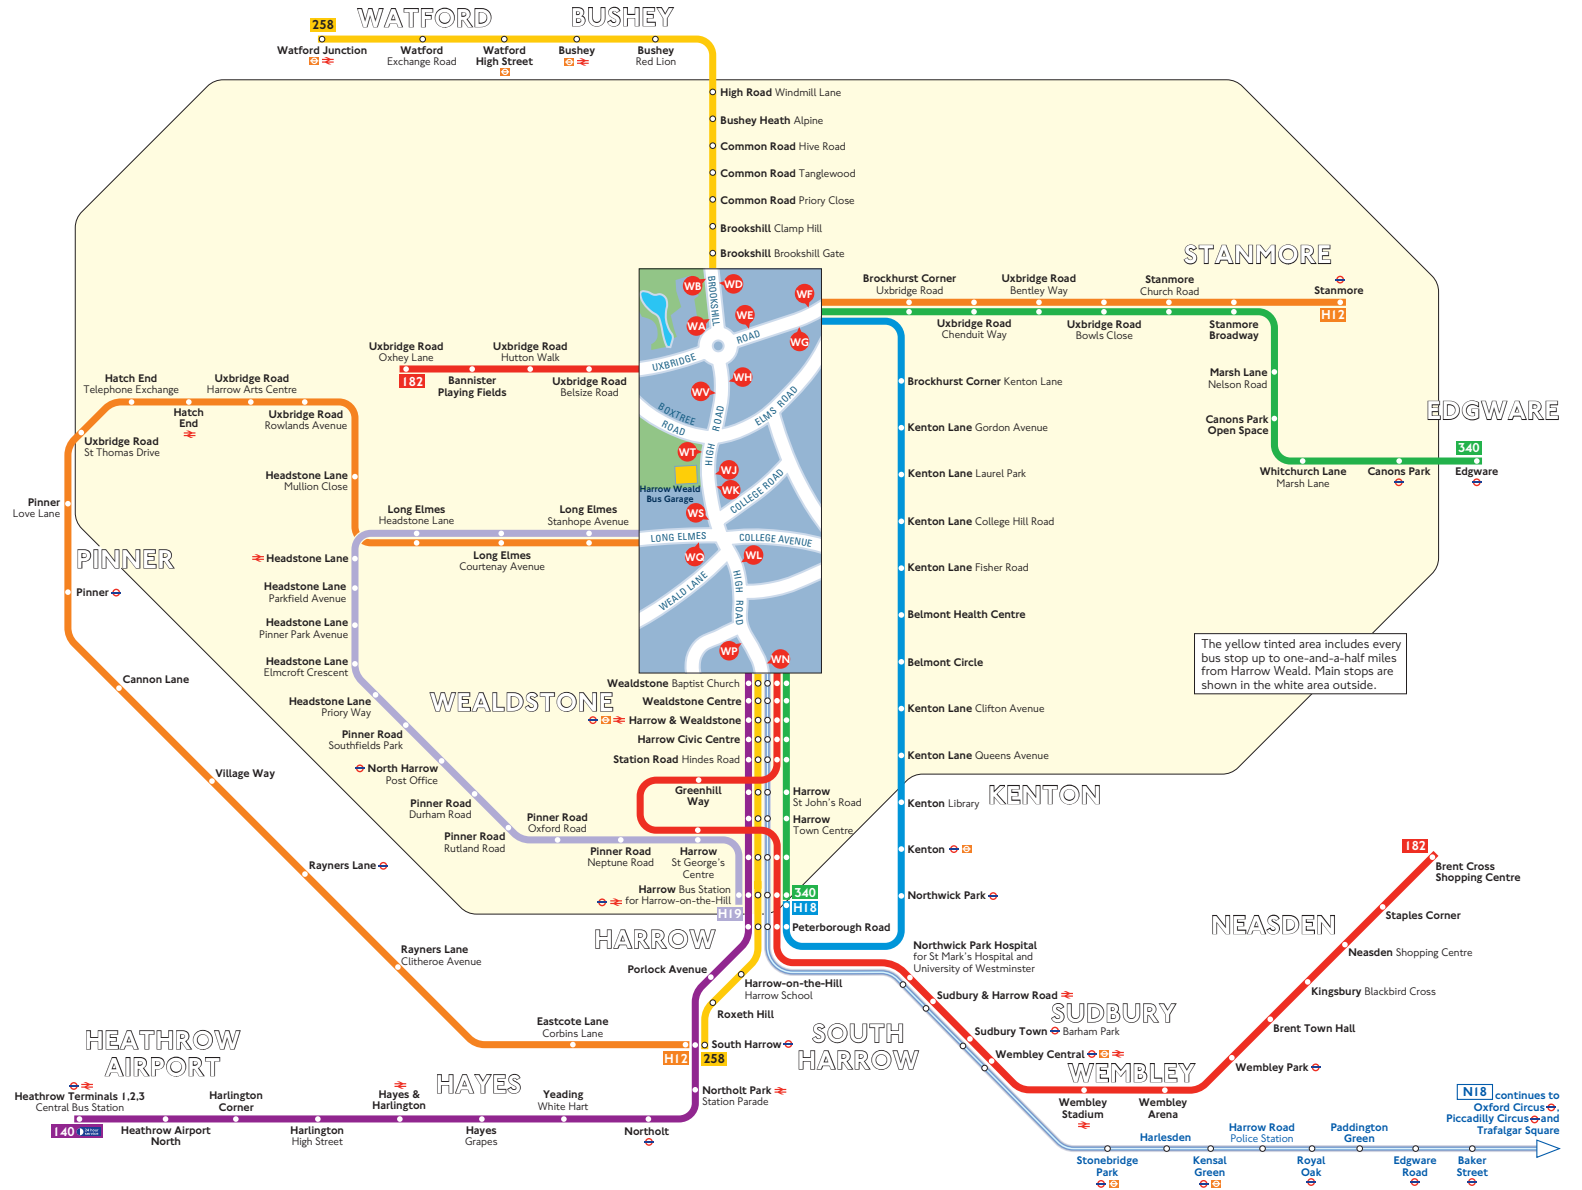

Buses from Harrow Weald

Key

- Connections with London Underground
- Connections with London Overground
- Connections with National Rail

Red discs show the bus stop you need for your chosen bus service. The disc appears on the top of the bus stop in the street (see map of town centre in centre of diagram).

Route finder

Day buses including 24-hour services

Bus route	Towards	Bus stops
140	Heathrow Terminals 1,2,3	WK WL WN
182	Brent Cross	WH WK WL WN
	Oxhey Lane	WP WS WT WV
258	South Harrow	WD WH WK WL WN
	Watford Junction	WA WB WP WS WT WV
340	Edgware	WE WF WP WS WT WV
	Harrow	WG WH WK WL WN
H12	South Harrow	WG WH WJ WC
	Stanmore	WE WF WS WT WV
H18	Harrow	WE WF WS WT WV
H19	Harrow	WG WH WJ WC

Night buses

Bus route	Towards	Bus stops
N18	Trafalgar Square	WK WL WN