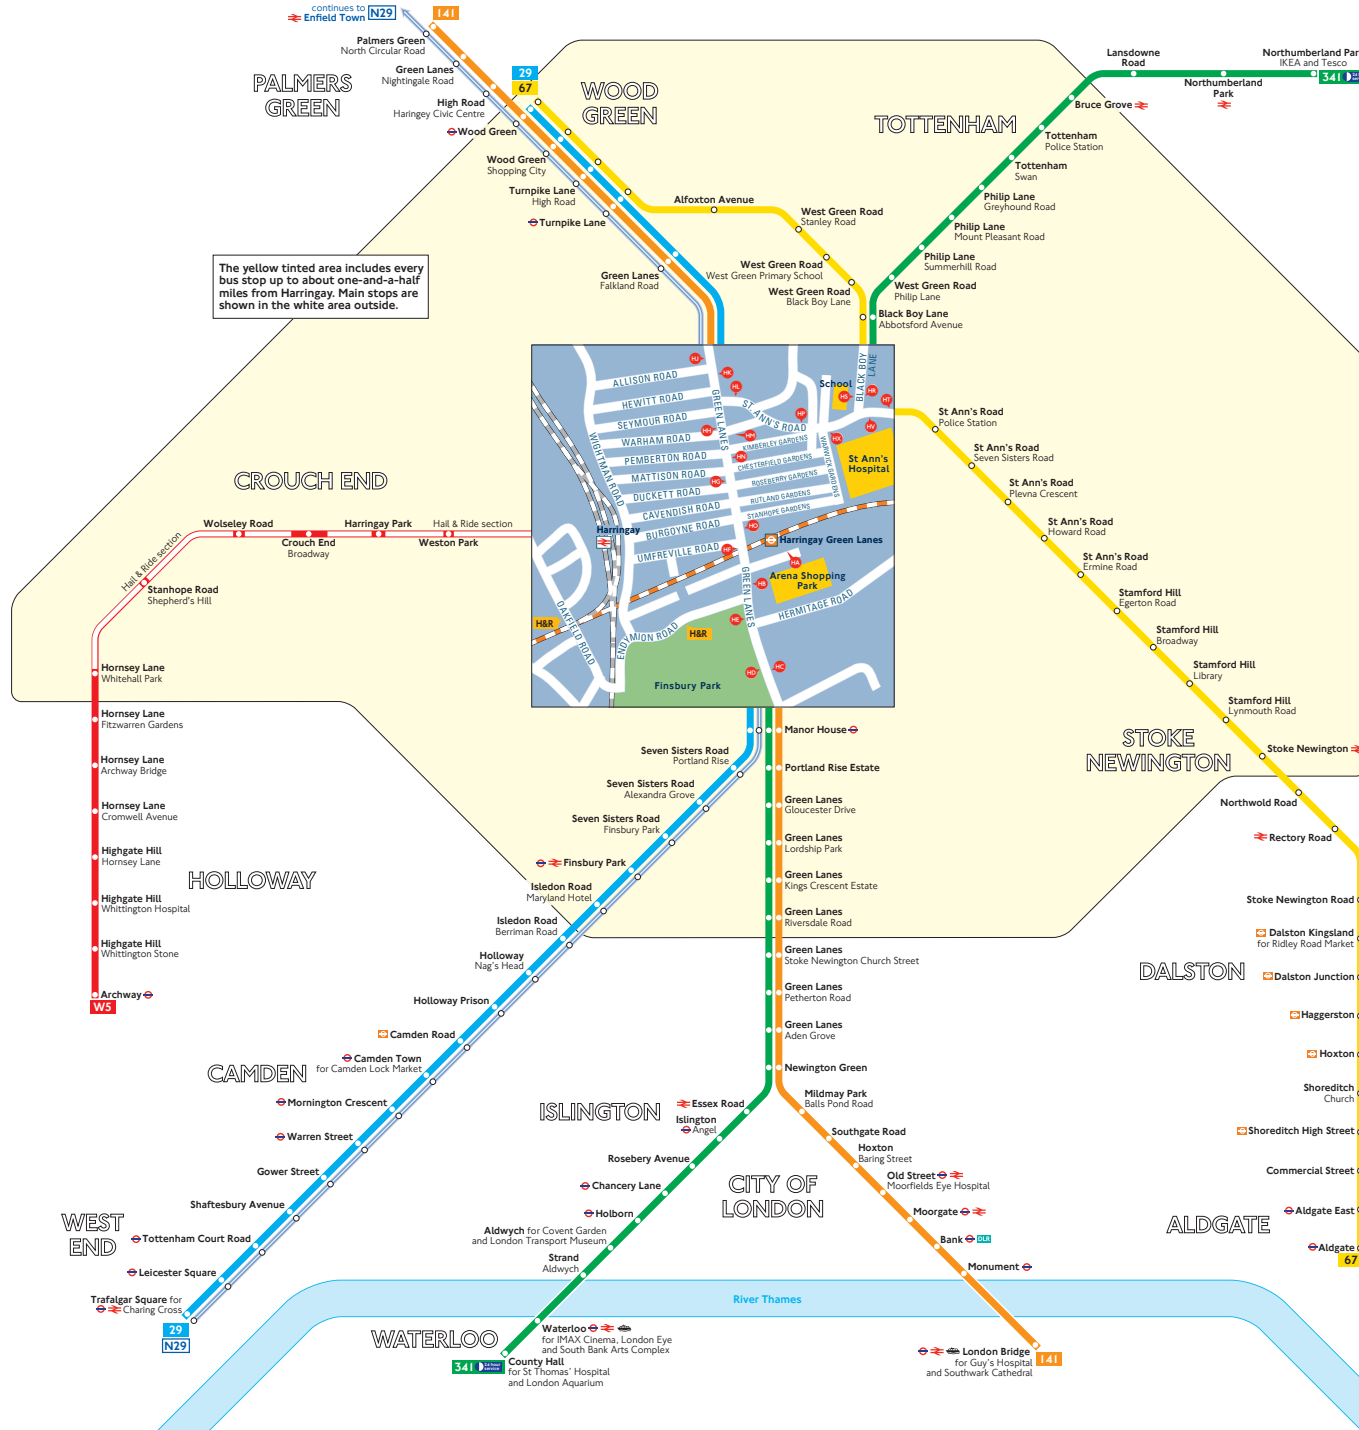

Buses from Harringay

Route finder

Day buses including 24-hour services

Bus route	Towards	Bus stops
29	Trafalgar Square	HB HC HK HN HO
	Wood Green	HD HE HF HG HH HU
67	Aldgate	HR HT
	Wood Green	HS HV
141	London Bridge	HB HC HK HN HO
	Palmers Green	HD HE HF HG HH HU
341	County Hall	HB HC HK HN HO HD HE HF HG HH HU
	Northumberland Park	HD HE HF HG HH HU HP HS
W5	Archway	HA H&R

Night buses

Bus route	Towards	Bus stops
N29	Enfield Town	HD HE HF HG HH HU
	Trafalgar Square	HB HC HK HN HO

Hail & Ride Route W5 operates as Hail and Ride on the sections of roads marked **H&R** on the map. Buses stop at any safe point along the road. There are no bus stops at these locations, but please indicate clearly to the driver when you wish to board or alight.