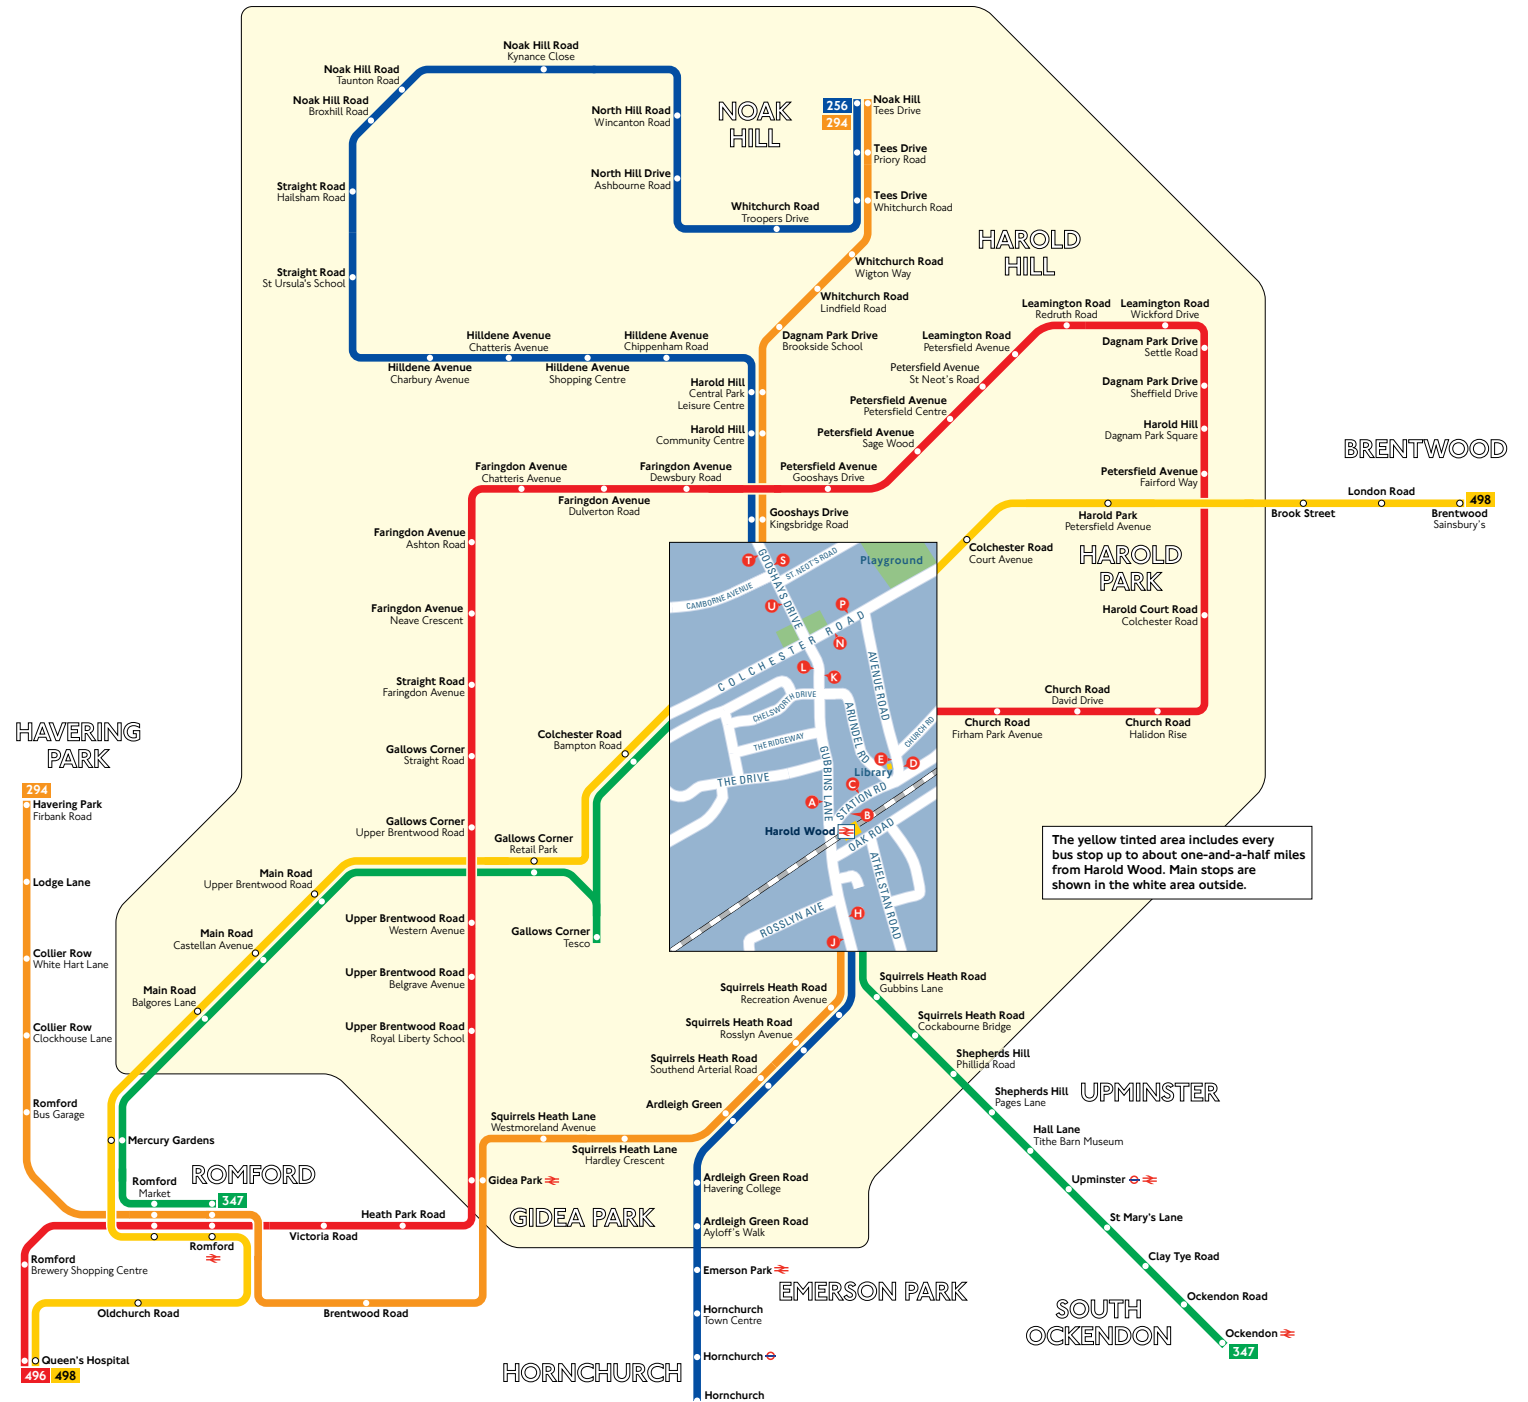

Buses from Harold Wood

Route finder

Day buses

Bus route	Towards	Bus stops
256	Hornchurch	B K H S
	Noak Hill	A J L T U
294	Havering Park	B K H S
	Noak Hill	A J L T U
347	Ockendon +	B H K
	Romford +	A J L
496	Queen's Hospital	C E
498	Brentwood	P
	Queen's Hospital	N

+ Mondays to Saturdays except evenings

The yellow tinted area includes every bus stop up to about one-and-a-half miles from Harold Wood. Main stops are shown in the white area outside.