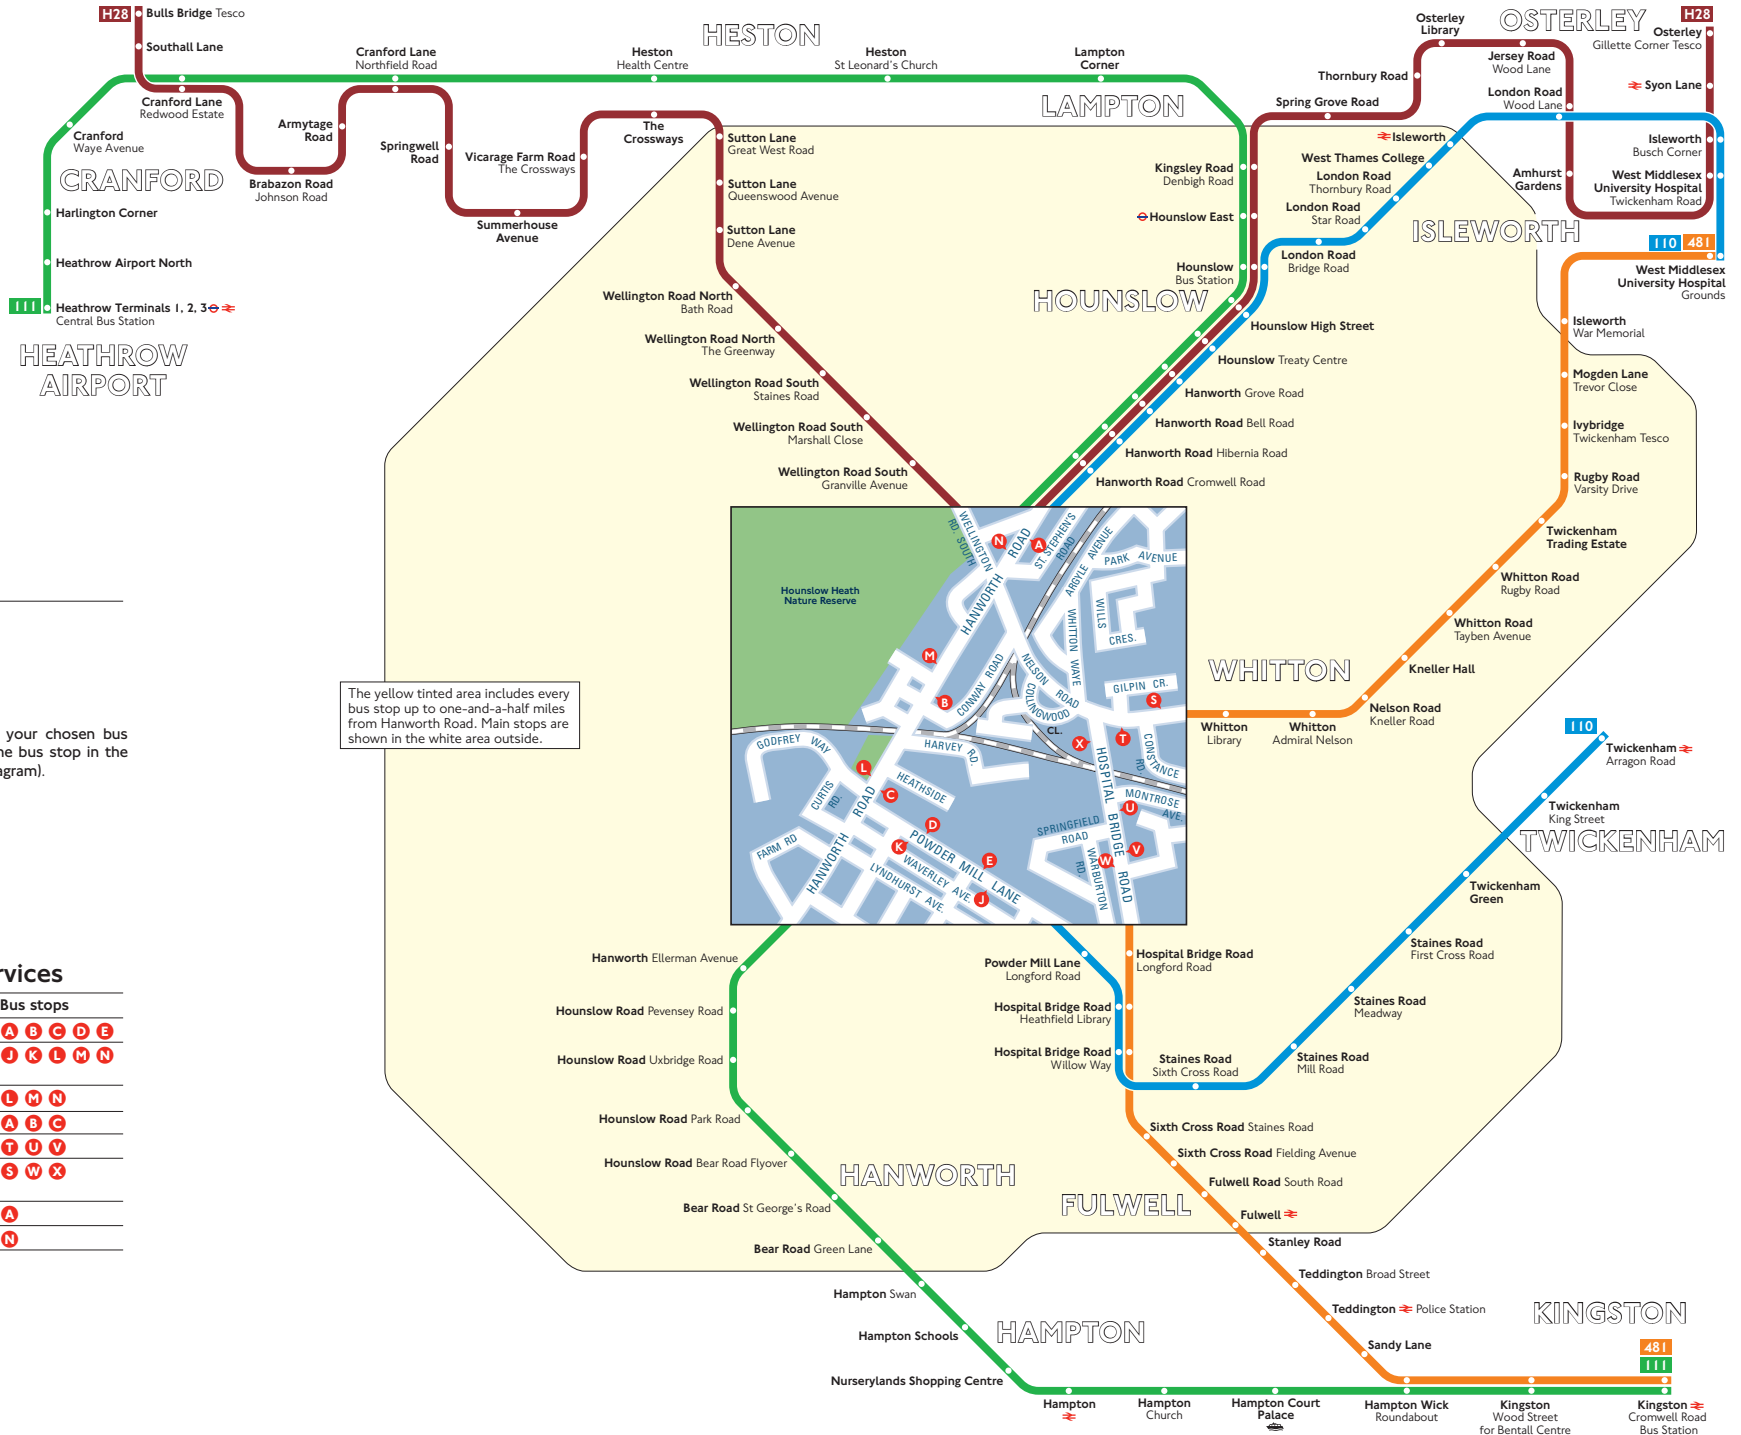

Buses from Hanworth Road

Key

- Connections with London Underground
- Connections with National Rail
- Connections with river boats

A Red discs show the bus stop you need for your chosen bus service. The disc **A** appears on the top of the bus stop in the street (see map of town centre in centre of diagram).

Route finder

Day buses including 24-hour services

Bus route	Towards	Bus stops
110	Twickenham	A B C D E
	West Middlesex University Hospital	J K L M N
111	Heathrow Airport	L M N
	Kingston	A B C
481	Kingston	T U V
	West Middlesex University Hospital	S W X
H28	Bulls Bridge	A
	Osterley	N

© Transport for London
Information correct from 19 November