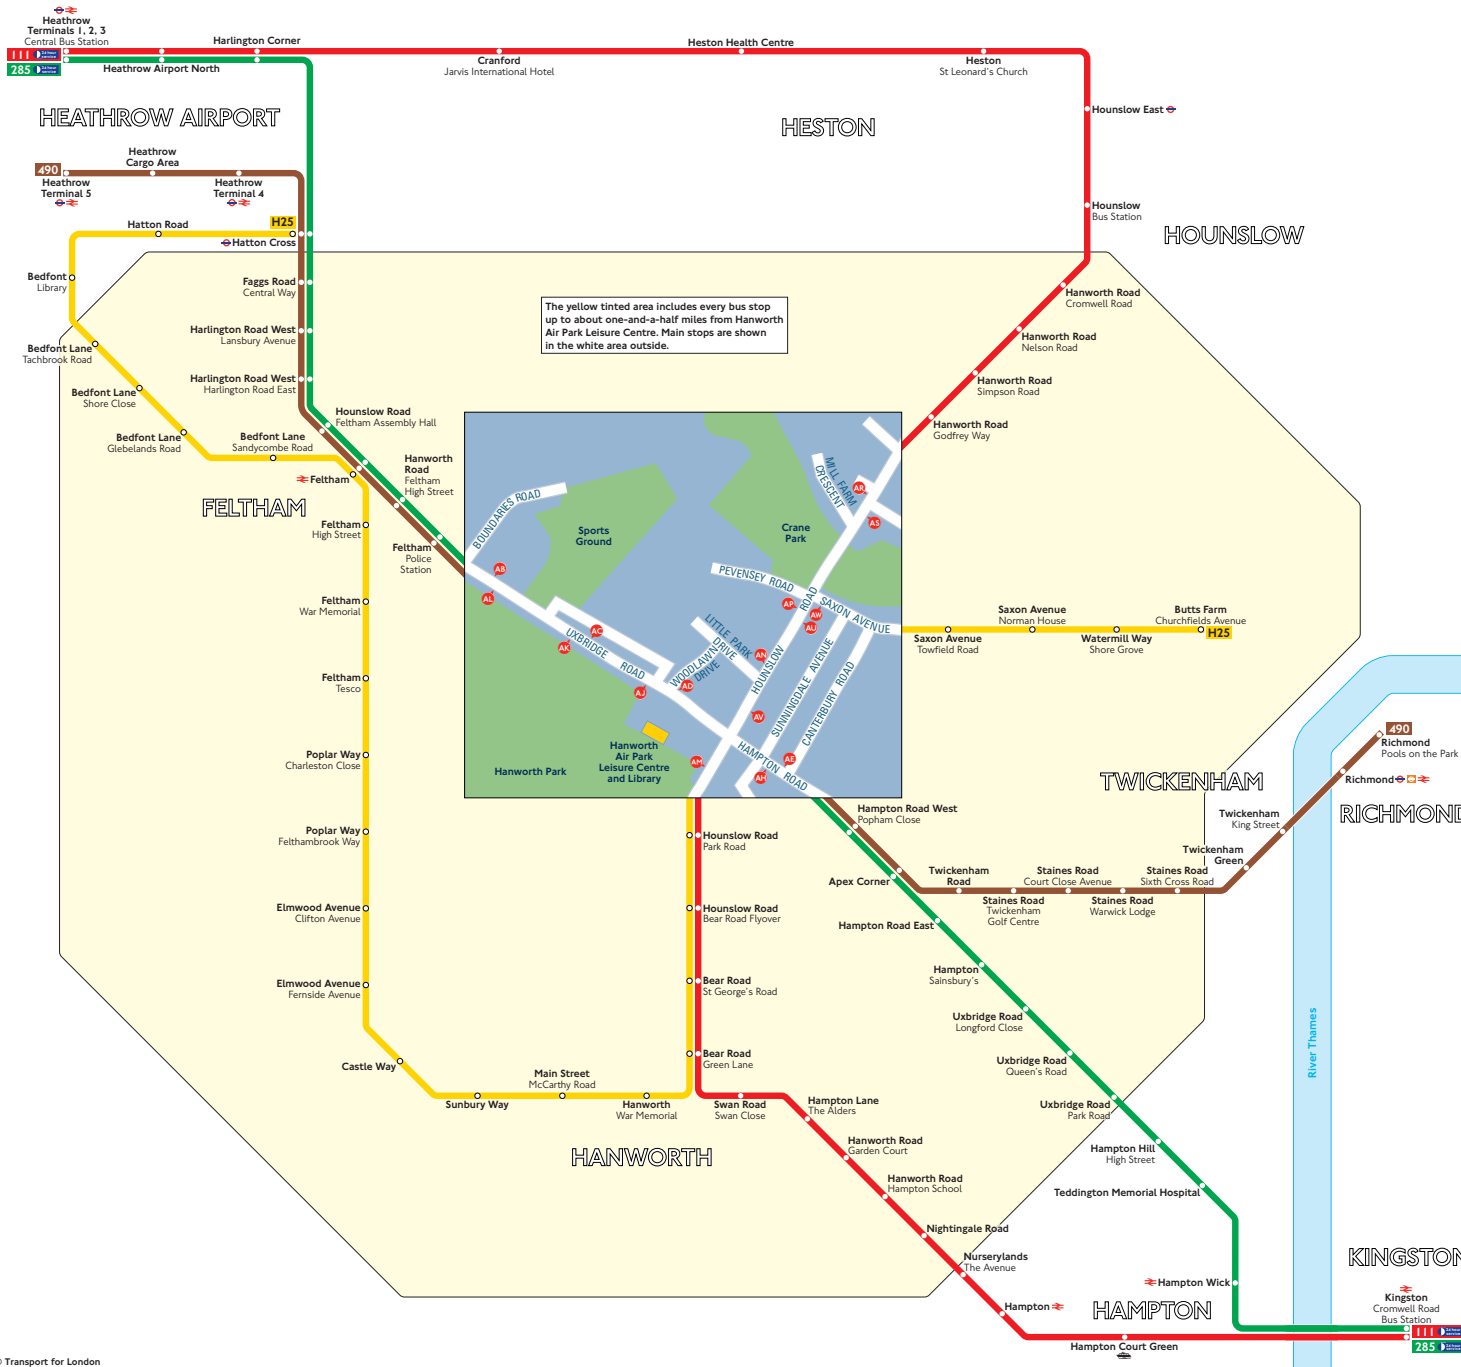

Buses from Hanworth Air Park Leisure Centre

Key

- Connections with London Underground
- Connections with London Overground
- Connections with National Rail
- Connections with river boats

Red discs show the bus stop you need for your chosen bus service. The disc **A** appears on the top of the bus stop in the street (see map of town centre in centre of diagram).

Route finder

Day buses including 24-hour services

Bus route	Towards	Bus stops
111	Heathrow Terminals 1, 2, 3	AP, AN, AP, AR
	Kingston	AS, AU, AV
285	Heathrow Terminals 1, 2, 3	AP, AU, AK, AL
	Kingston	AD, AC, AD, AE
490	Heathrow Terminal 5	AB, AD, AK, AL
	Richmond	AC, AC, AD, AE
H25	Butts Farm	AM, AN, AP
	Hatton Cross	AU, AV, AW