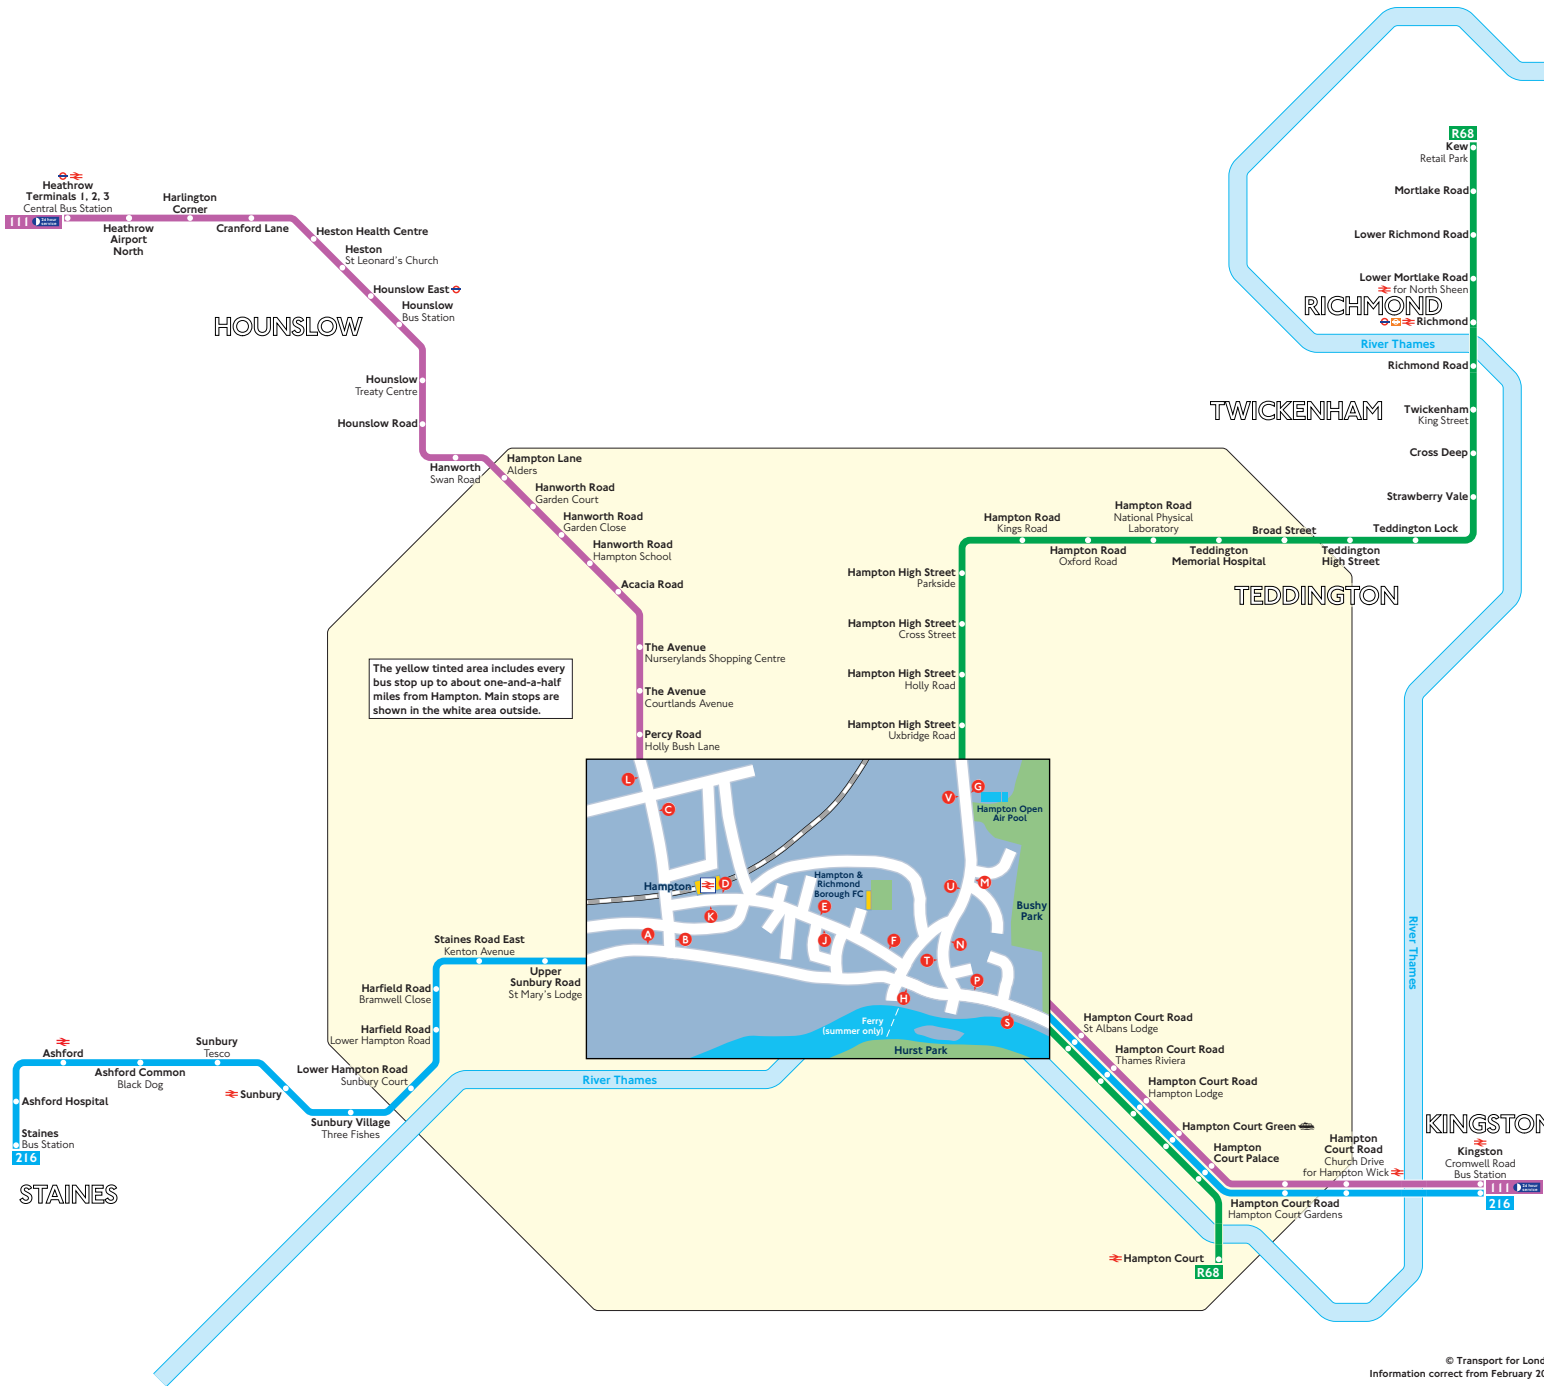

Buses from Hampton

Key

- Connections with London Underground
- Connections with London Overground
- Connections with National Rail
- Connections with river boats

Red discs show the bus stop you need for your chosen bus service. The disc **A** appears on the top of the bus stop in the street (see map of town centre in centre of diagram).

Route finder

Day buses including 24-hour services

Bus route	Towards	Bus stops
111	Heathrow Terminals 1, 2, 3	H I K L S
	Kingston	C D E F P
216	Kingston	A D E F P
	Staines	B H J K S
R68	Hampton Court	G M N P
	Kew	S T U V