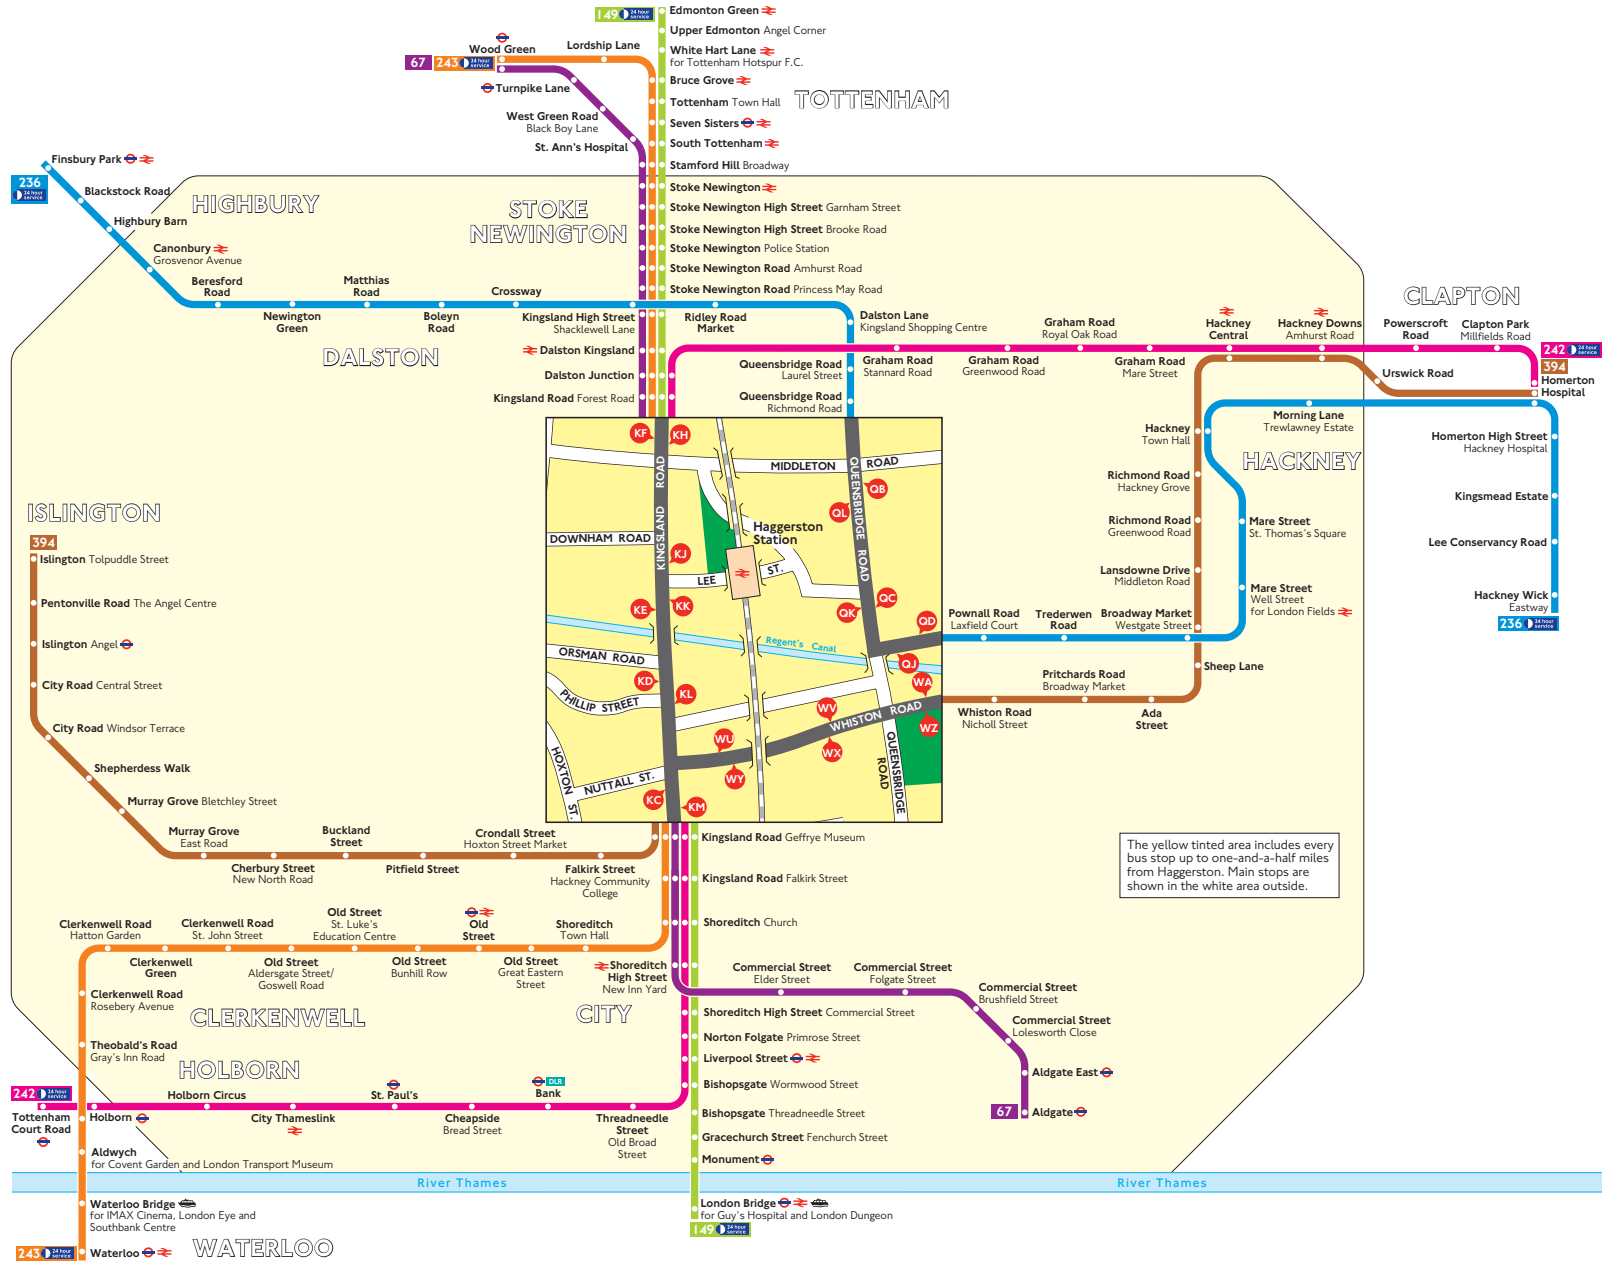

## Key

-  Connections with Underground
-  Connections with National Rail
-  Connections with Docklands Light Railway
-  Connections with river boats

 Red discs show the bus stop you need for your chosen bus service. The disc **A** appears on the top of the bus stop in the street (see map of town centre in centre of diagram).

## Route finder

### Day buses including 24-hour routes

Bus routes	Towards	Bus stops
<b>67</b>	Aldgate	   
<b>149</b> 	Wood Green	   
<b>236</b> 	Edmonton Green	   
<b>242</b> 	Finsbury Park	  
<b>243</b> 	Hackney Wick	  
<b>394</b>	Homerton Hospital	   
	Tottenham Court Road	   
	Waterloo	   
	Wood Green	   
	Homerton Hospital	   
	Islington	   

The yellow tinted area includes every bus stop up to one-and-a-half miles from Haggerston. Main stops are shown in the white area outside.