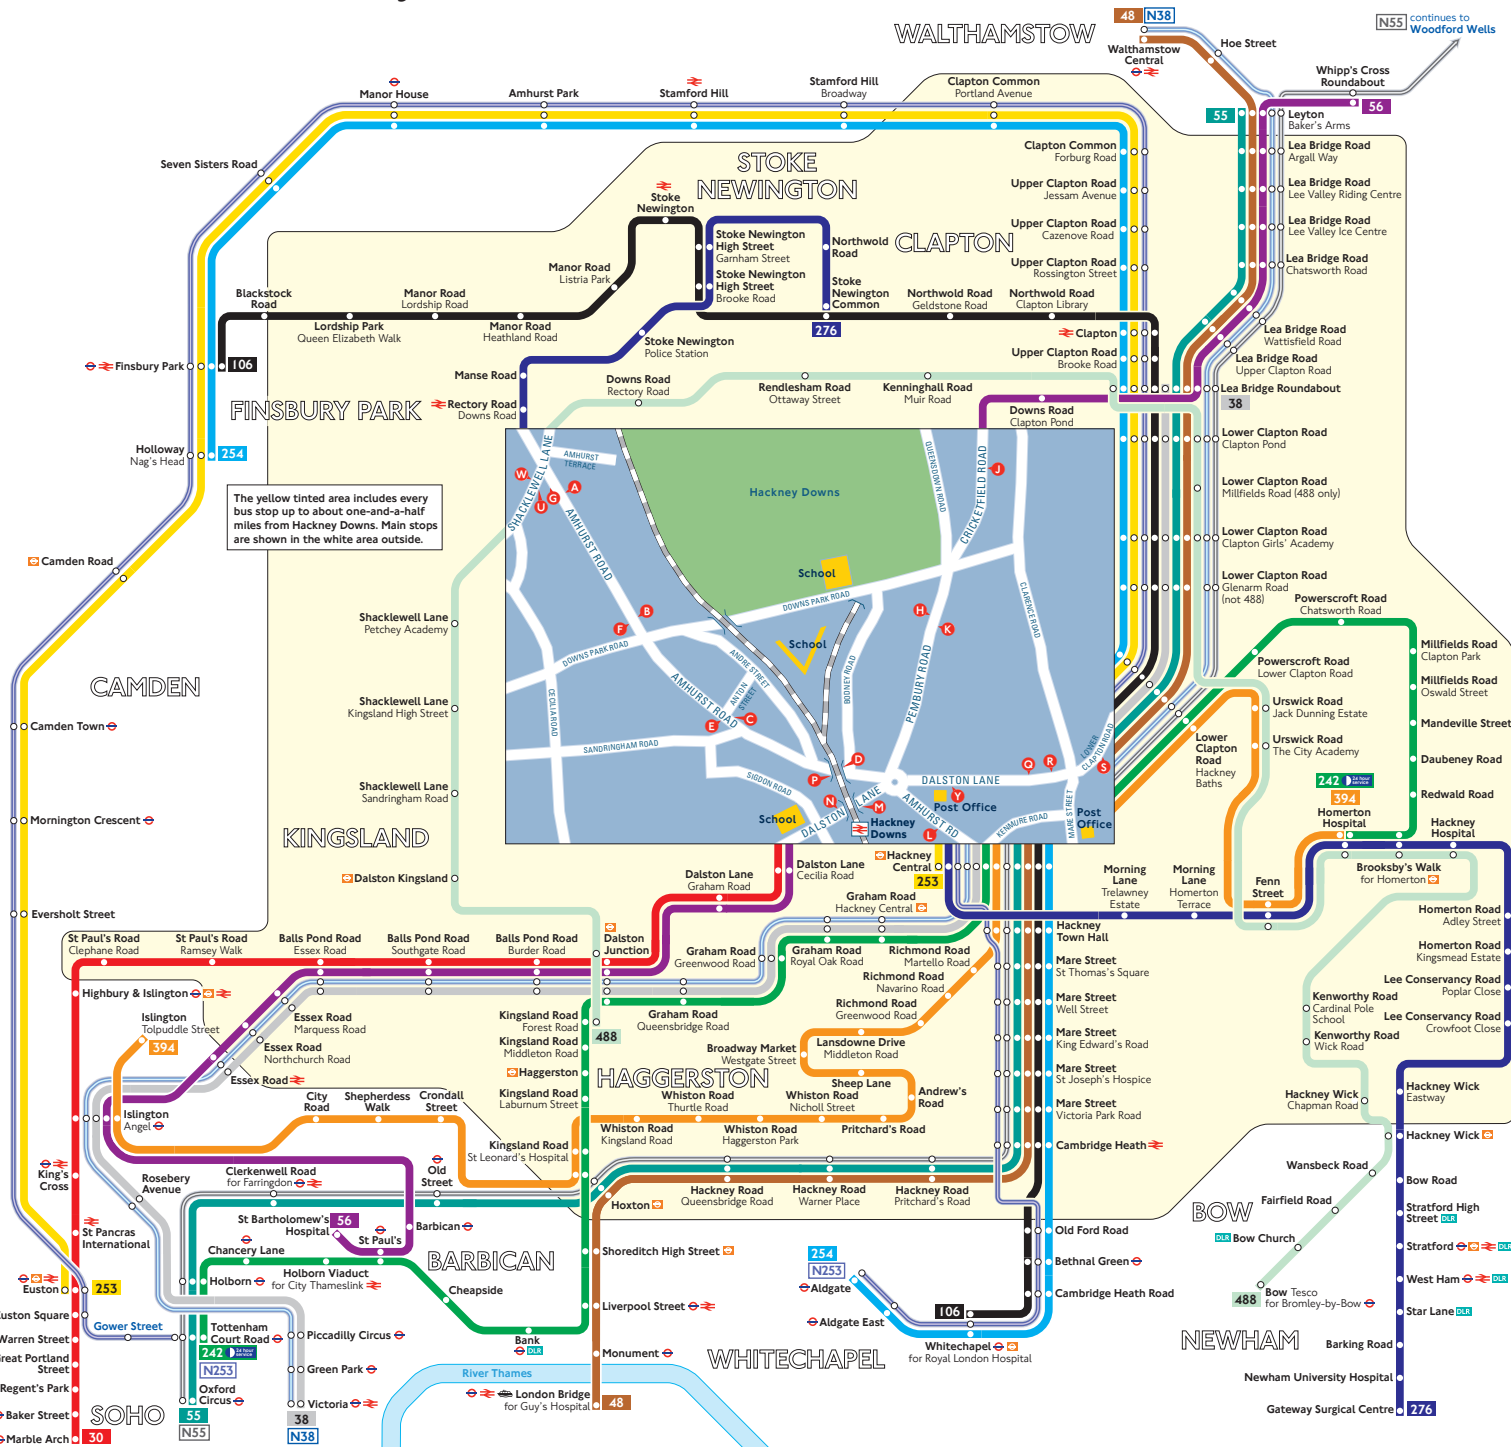

Buses from Hackney Downs

Key

- **30** Day buses in black
- **N38** Night buses in blue
- Connections with London Underground
- Connections with London Overground
- Connections with National Rail
- Connections with Docklands Light Railway
- Connections with river boats

A Red discs show the bus stop you need for your chosen bus service. The disc **A** appears on the top of the bus stop in the street (see map of town centre in centre of diagram).

Route finder

Day buses including 24-hour services

Bus route	Towards	Bus stops
30	Marble Arch	L M
38	Leyton	L R
	Victoria	S Y
48	London Bridge	S Y
	Walthamstow	L R
55	Leyton	L R
	Oxford Circus	S Y
56	St Bartholomew's Hospital	J K M
	Whipp's Cross	H L
106	Finsbury Park	L R
	Whitechapel	S Y
242	Homerton Hospital	L Q
	Tottenham Court Road	S Y
253	Euston	L R
	Hackney Central	S Y
254	Aldgate	S Y
	Holloway	L R
276	Newham University Hospital	A B C D
	Stoke Newington	E F G L P
394	Homerton Hospital	L Q
	Islington	S Y
488	Bow	W
	Dalston Junction	U

Night buses

Bus route	Towards	Bus stops
N38	Victoria	S Y
	Walthamstow	L R
N55	Oxford Circus	S Y
	Woodford Wells	L R
N253	Aldgate	S Y
	Tottenham Court Road	L R