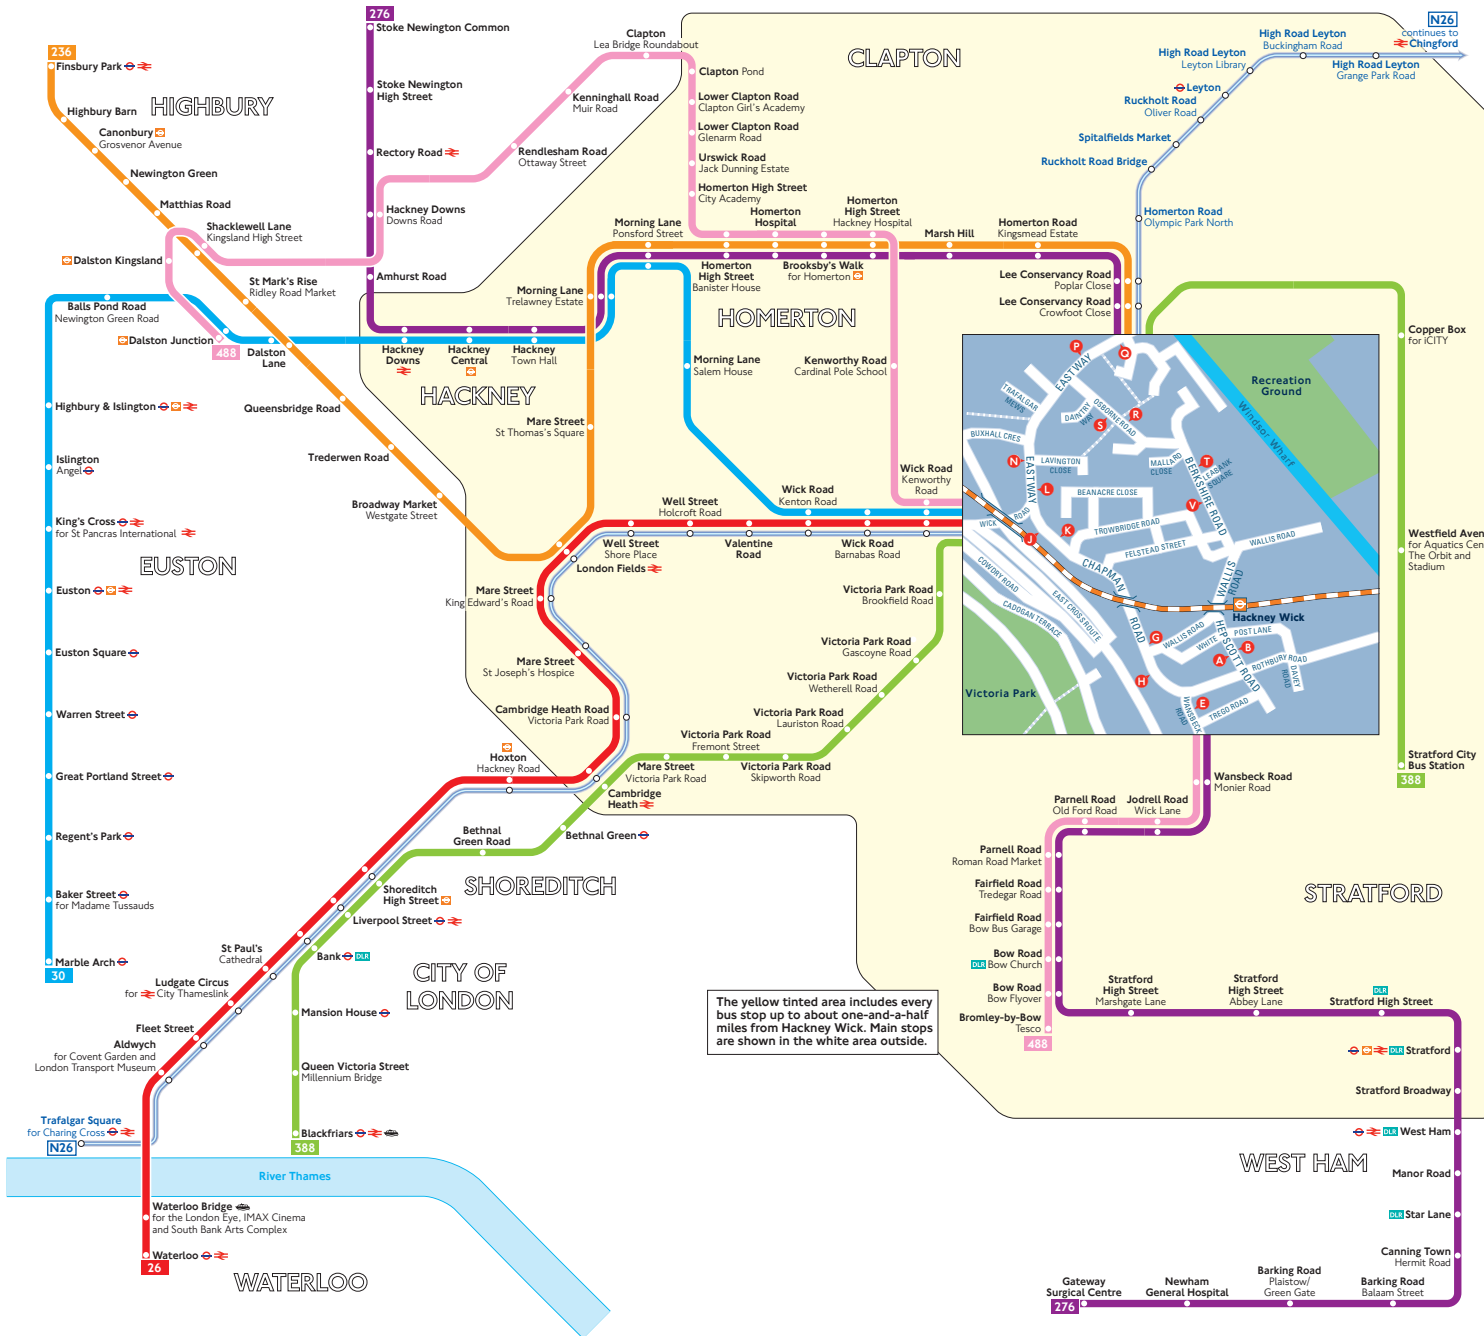

Buses from Hackney Wick

Key

- 26 Day buses in black
- N26 Night buses in blue
- Connections with London Underground
- Connections with London Overground
- Connections with National Rail
- Connections with Docklands Light Railway
- Connections with river boats

Red discs show the bus stop you need for your chosen bus service. The disc **A** appears on the top of the bus stop in the street (see map of town centre in centre of diagram).

Route finder

Day buses

Bus route	Towards	Bus stops
26	Waterloo	J
30	Marble Arch	L
236	Finsbury Park	P
276	Newham General Hospital	B E Q R T
	Stoke Newington	A P S V
388	Blackfriars	L O
	Stratford	N P
488	Bromley-by-Bow	E G K
	Dalston Junction	H J

Night buses

Bus route	Towards	Bus stops
N26	Chingford	N P
	Trafalgar Square	L O