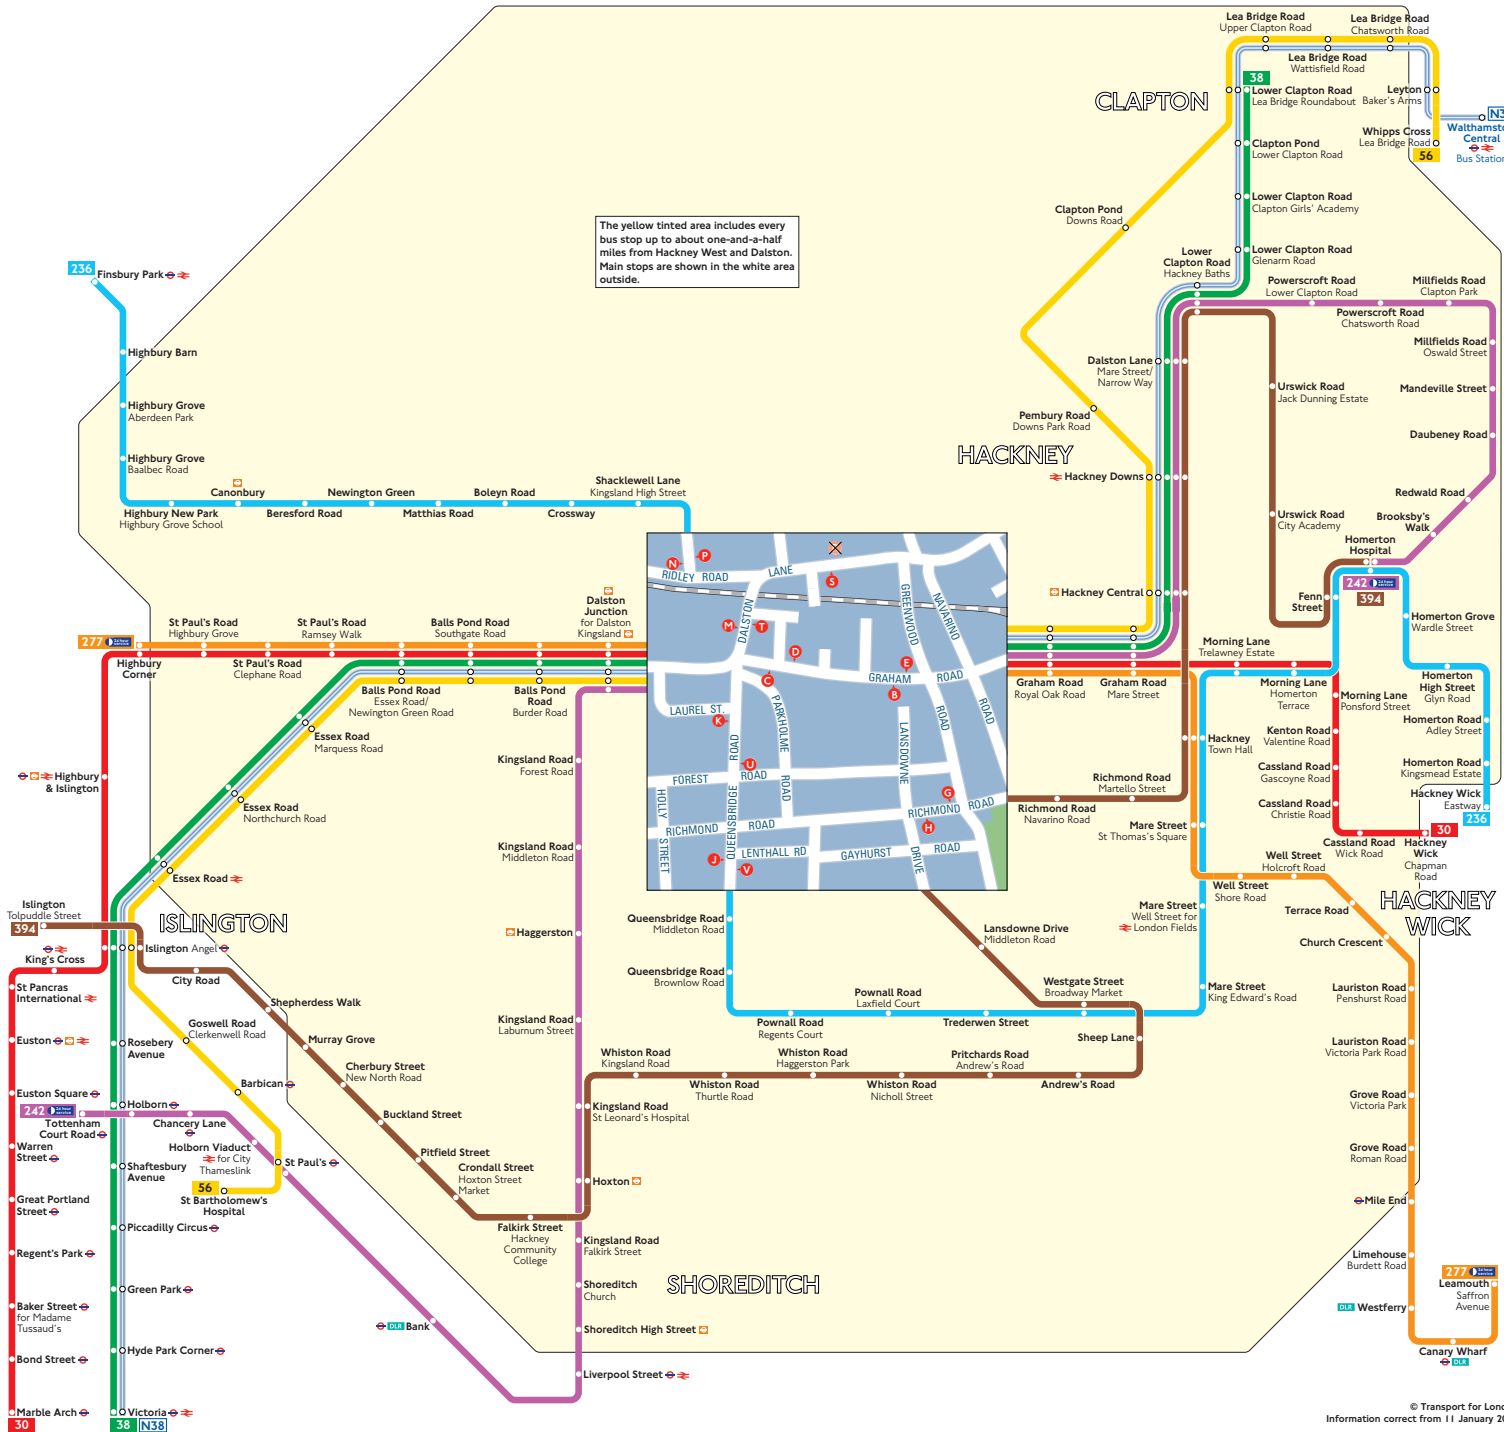

Buses from Hackney West and Dalston

Key

- 30 Day buses in black
- N38 Night buses in blue
- Connections with London Underground
- Connections with London Overground
- Connections with National Rail
- Connections with Docklands Light Railway
- Connections with river boats

Red discs show the bus stop you need for your chosen bus service. The disc appears on the top of the bus stop in the street (see map of town centre in centre of diagram).

Route finder

Day buses including 24-hour services

Bus route	Towards	Bus stops
30	Hackney Wick Marble Arch	D E S T
38	Clapton Pond Victoria	D E B C
56	St Bartholomew's Hospital Whipps Cross	S T D E
236	Hackney Wick Finsbury Park	P T U V J K M N
242	Homerton Hospital	D E
277	Tottenham Court Road	B C
394	Leamouth Homerton Hospital Islington	D E G H

Night buses

Bus route	Towards	Bus stops
N38	Victoria Walthamstow	B C D E