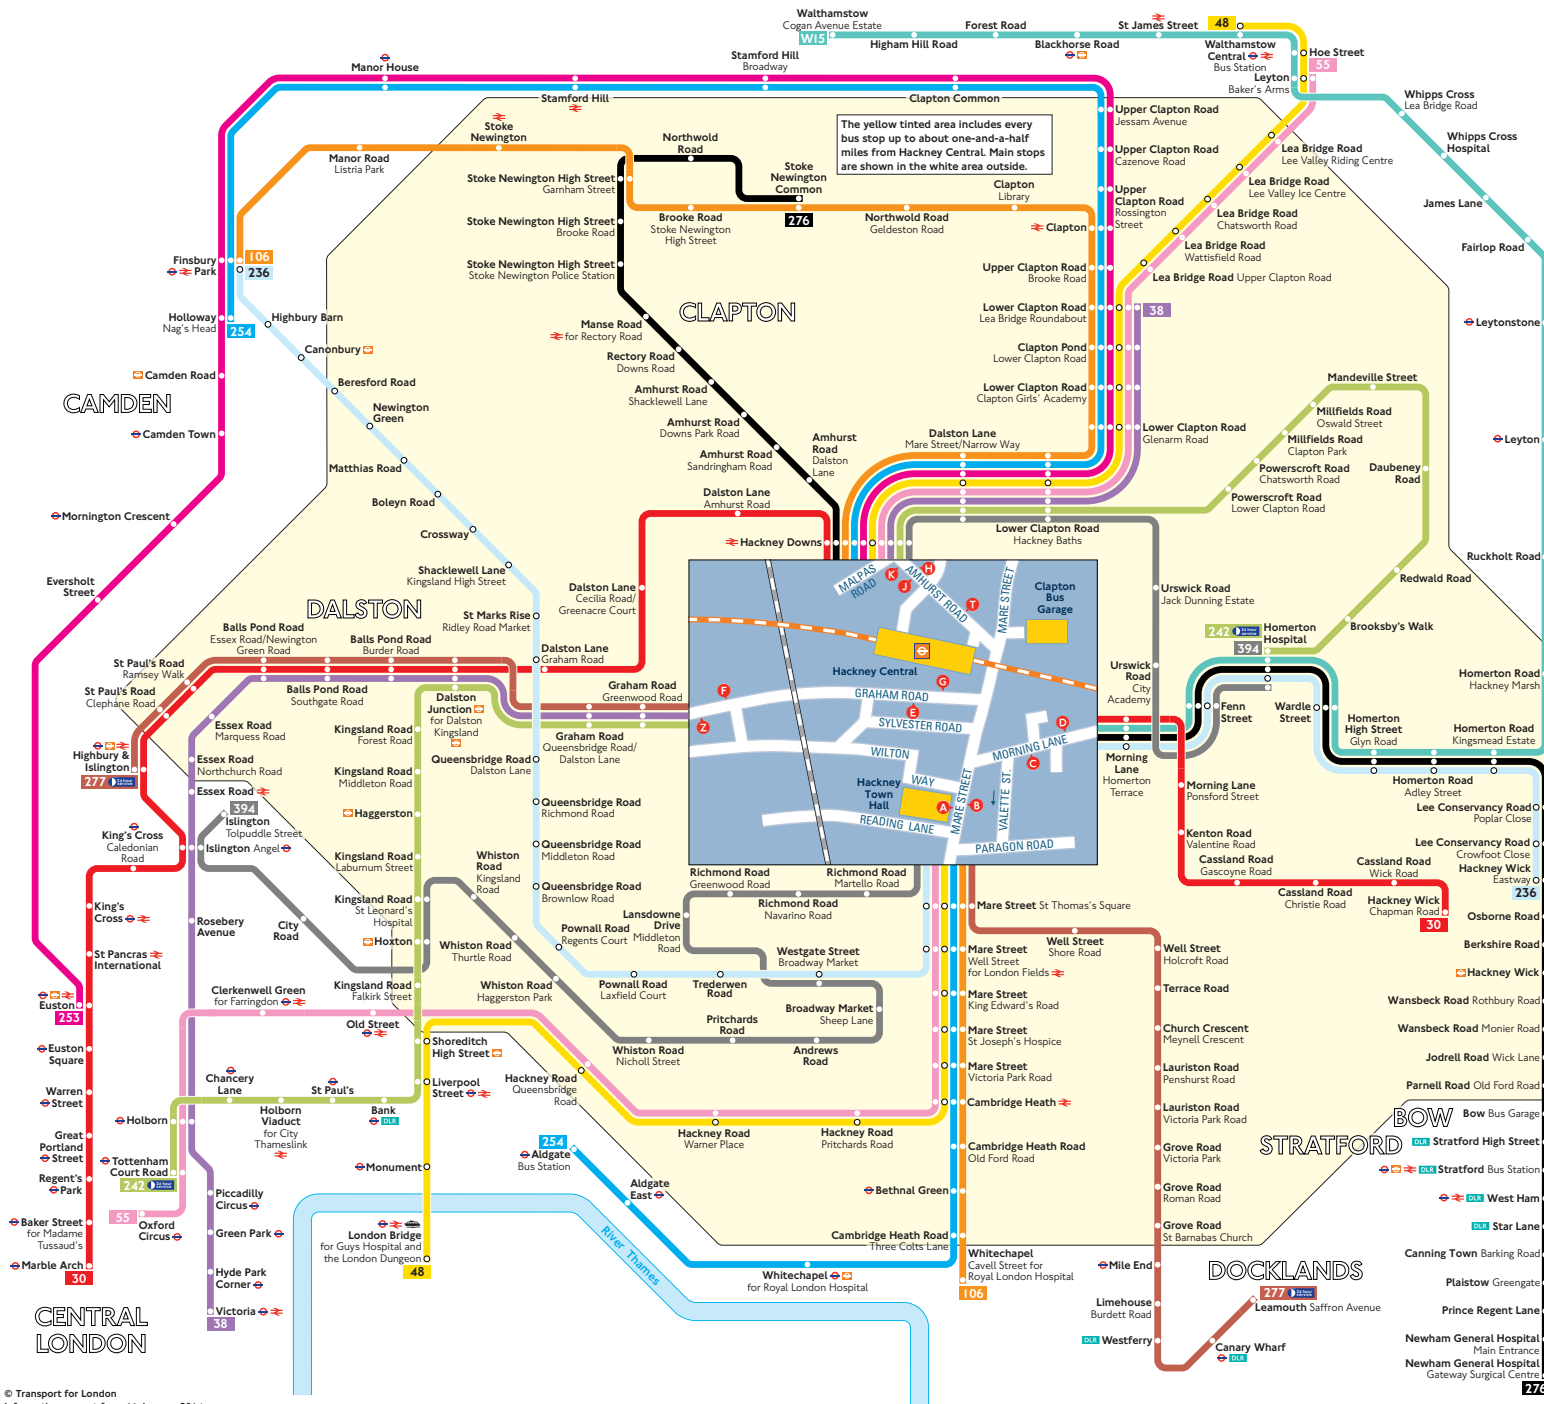

Buses from Hackney Central

Key

- Connections with London Underground
- Connections with London Overground
- Connections with National Rail
- DLR Connections with Docklands Light Railway
- Connections with river boats

Red discs show the bus stop you need for your chosen bus service. The disc **A** appears on the top of the bus stop in the street (see map of town centre in centre of diagram).

Route finder

Day buses including 24-hour services

Bus route	Towards	Bus stops
30	Hackney Wick	D F G
	Marble Arch	A C K
38	Clapton	F G J
	Victoria	E T Z
48	London Bridge	B H
55	Walthamstow Central	A J
	Leyton	A J
	Oxford Circus	B H
106	Finsbury Park	A J
	Whitechapel	B H
236	Finsbury Park	C
	Hackney Wick	A D
242	Homerton Hospital	F G K
253	Euston	J
254	Aldgate	B H
	Holloway	A J
276	Newham General Hospital	D T
	Stoke Newington Common	A C K
277	Highbury & Islington	A E Z
	Leamouth	B F G
394	Homerton Hospital	A K
	Islington	B T
W15	Walthamstow	D

Night buses

For night bus information, please see separate poster.