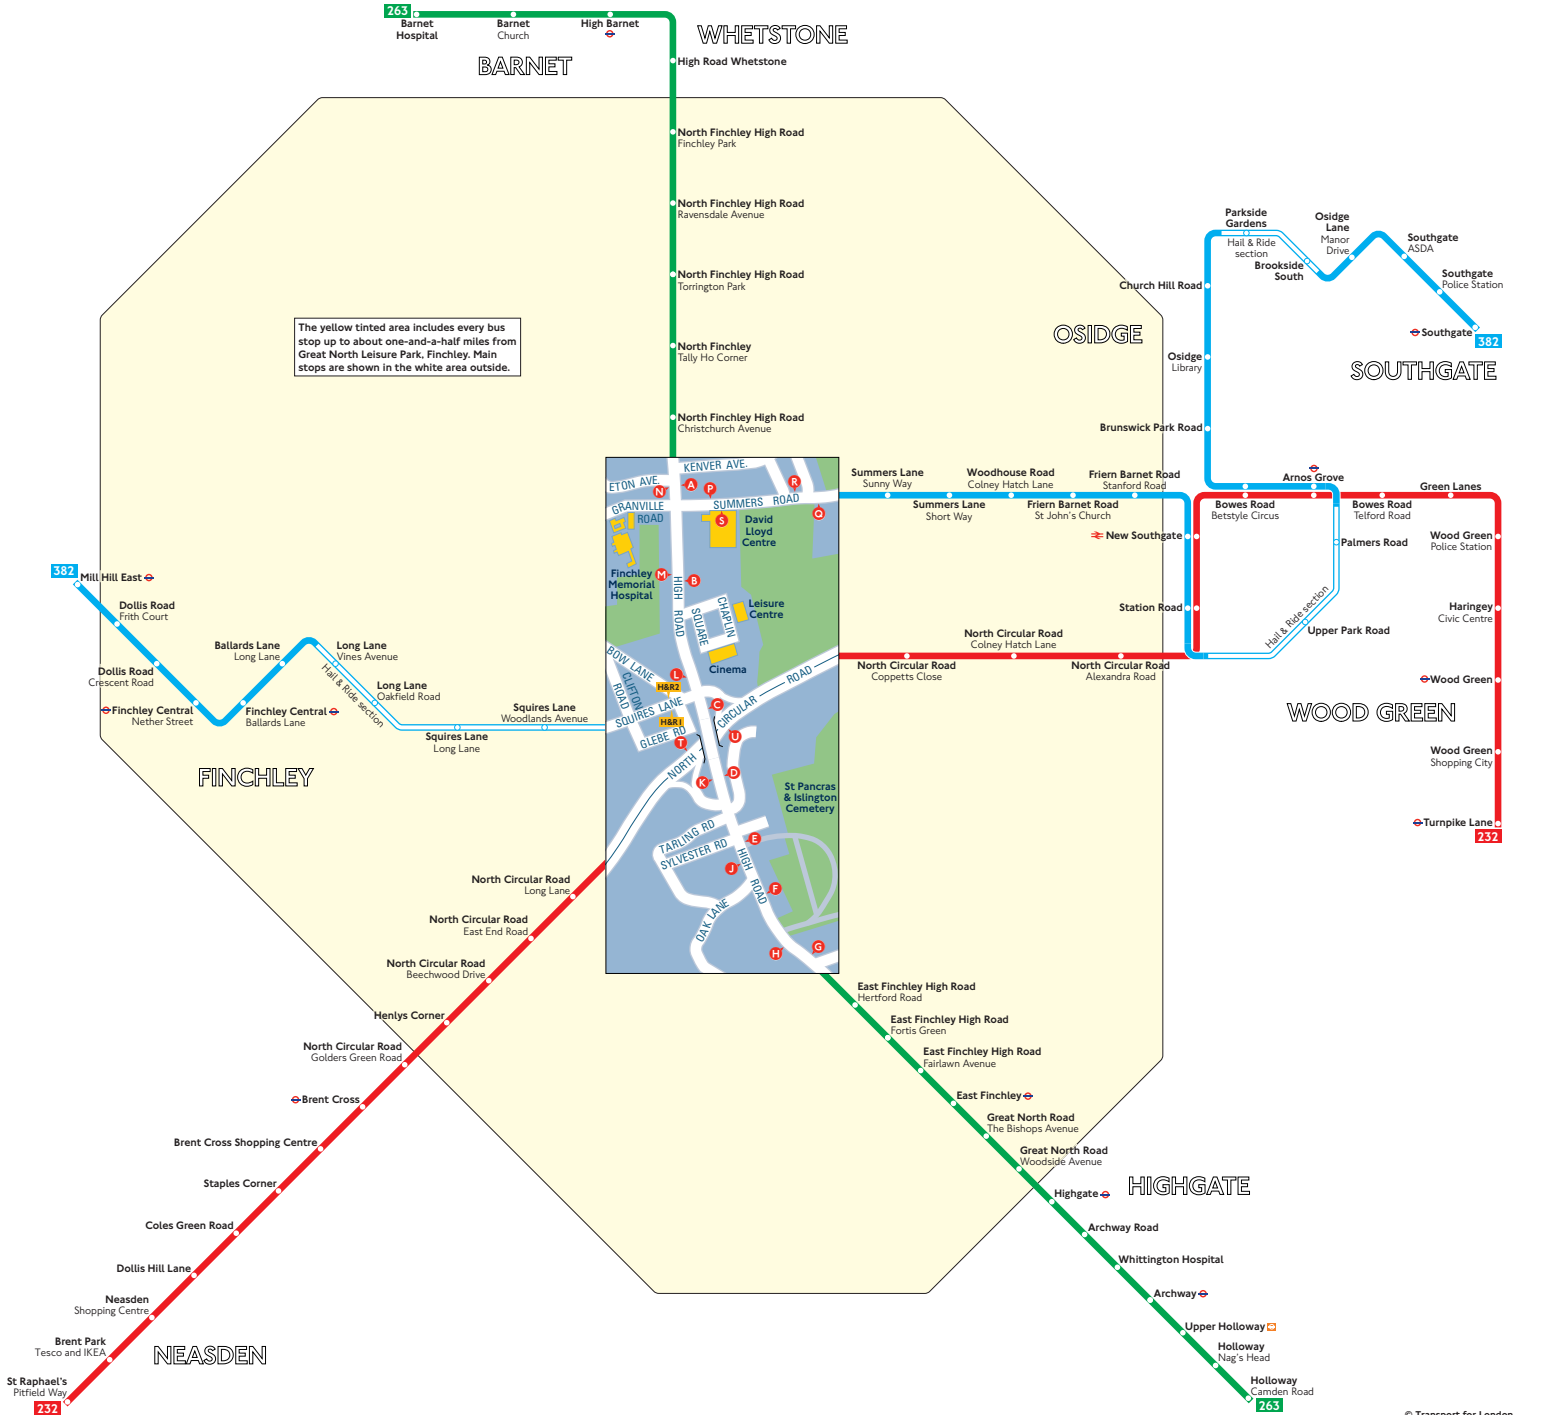

Buses from Great North Leisure Park, Finchley

Key

- Connections with London Underground
- Connections with London Overground
- Connections with National Rail

Route 382 operates as Hail & Ride on the sections of roads marked **H&R1** and **H&R2** on the map. Buses stop at any safe point along the road. There are no bus stops at these locations, but please indicate clearly to the driver when you wish to board or alight.

Red discs show the bus stop you need for your chosen bus service. The disc **A** appears on the top of the bus stop in the street (see map of town centre in centre of diagram).

Route finder

Day buses

Bus route	Towards	Bus stops
232	St Raphael's Turnpike Lane	U T
263	Barnet General Hospital Holloway	H J K L M N A B C D E F G
382	Mill Hill East Southgate	B O S H&R1 L M P R H&R2