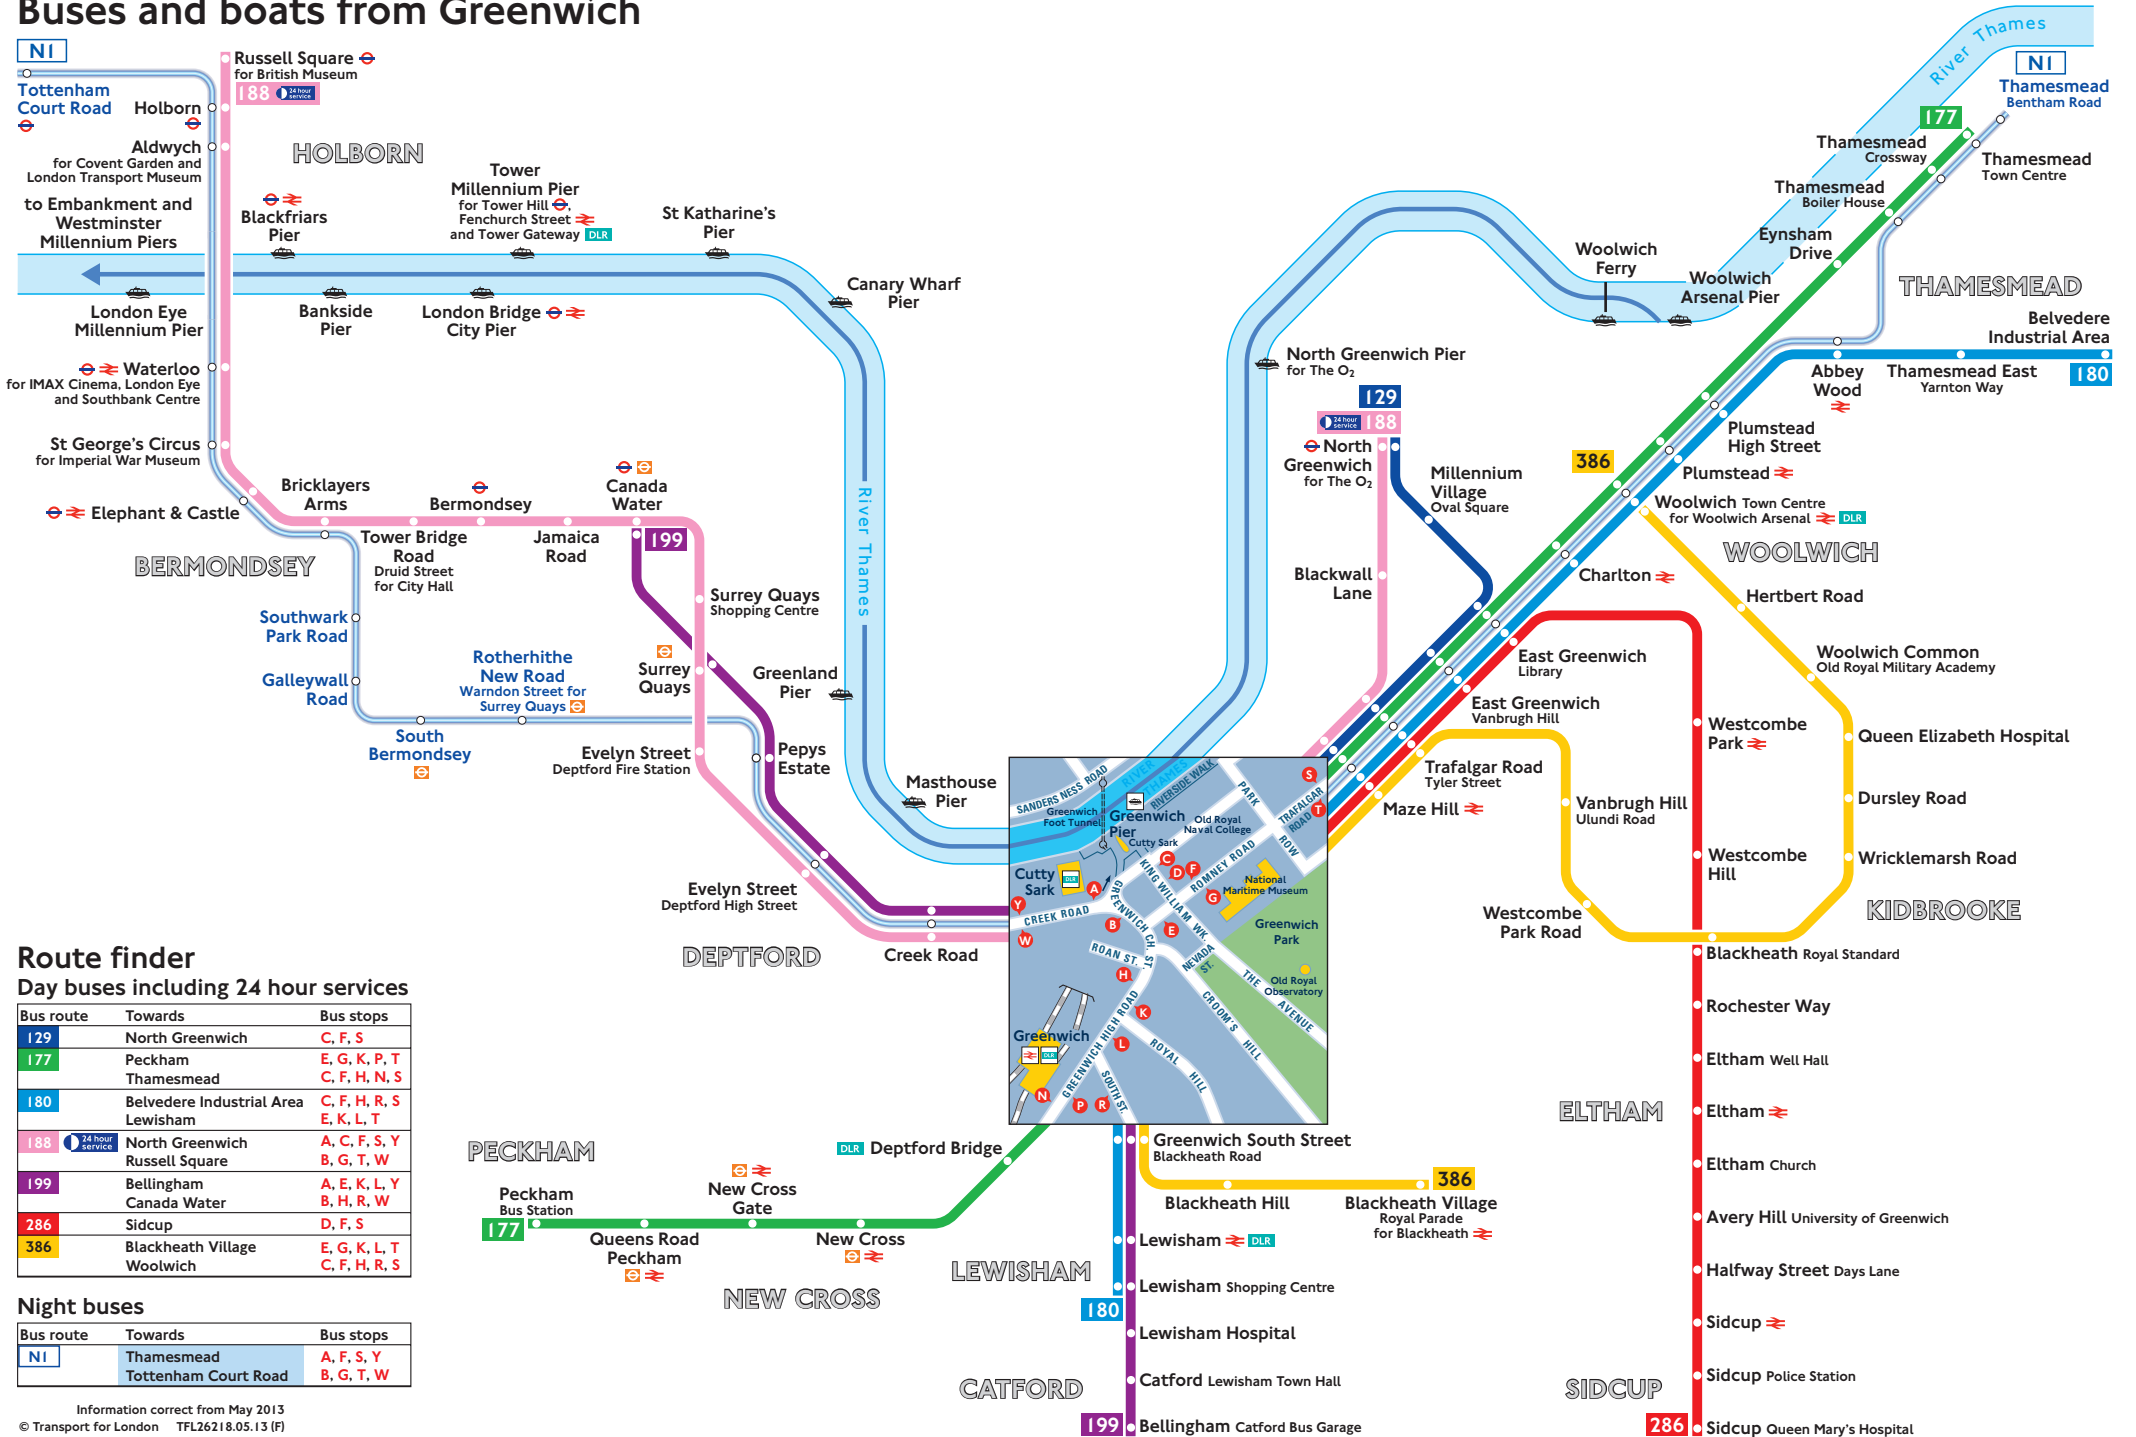

Buses and boats from Greenwich

Route finder

Day buses including 24 hour services

| Bus route | Towards | Bus stops |
|-----------|---------------------------------------|--------------------------------|
| 129 | North Greenwich | C, F, S |
| 177 | Peckham Thamesmead | E, G, K, P, T C, F, H, N, S |
| 180 | Belvedere Industrial Area Lewisham | C, F, H, R, S E, K, L, T |
| 188 | North Greenwich Russell Square | A, C, F, S, Y B, G, T, W |
| 199 | Bellingham Canada Water | A, E, K, L, Y B, H, R, W |
| 286 | Sidcup | D, F, S |
| 386 | Blackheath Village Woolwich | E, G, K, L, T C, F, H, R, S |

Night buses

| Bus route | Towards | Bus stops |
|-----------|------------------------------------|--------------------------|
| NI | Thamesmead Tottenham Court Road | A, F, S, Y B, G, T, W |