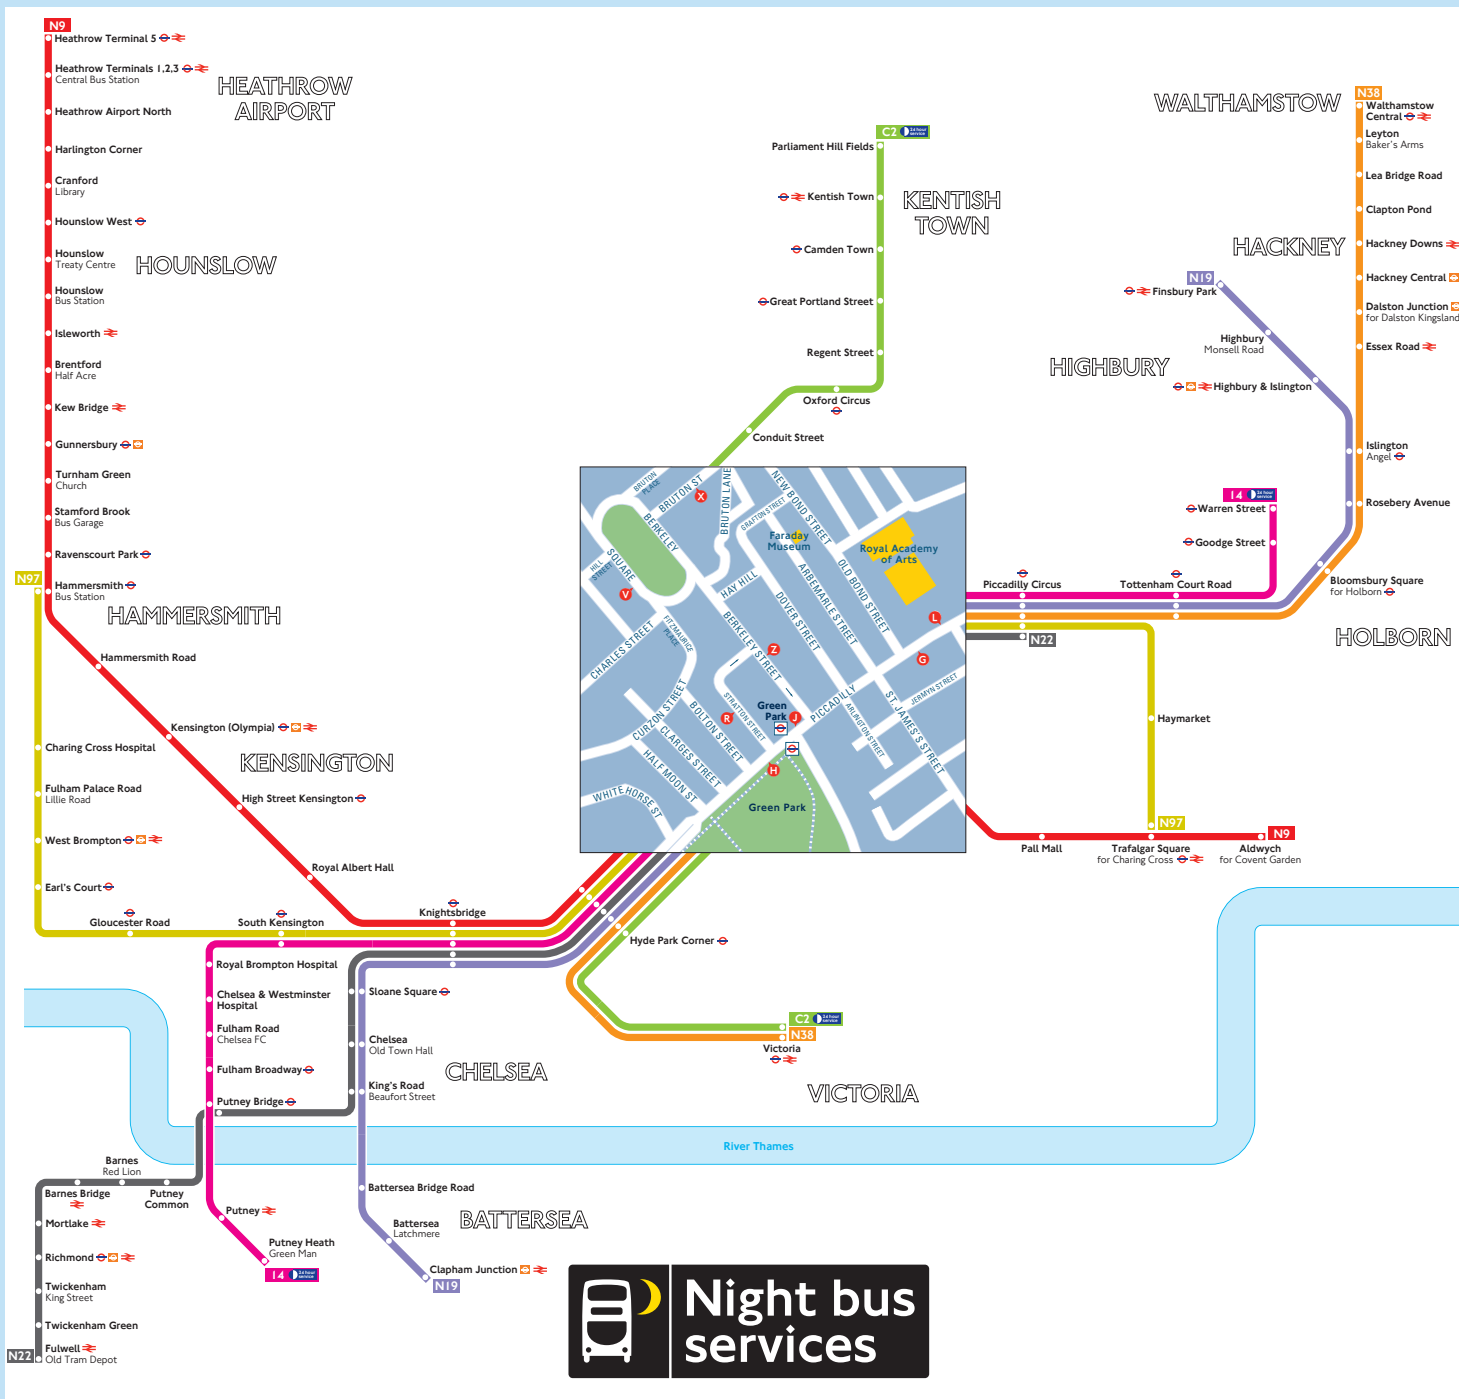

# Night buses from Green Park and Berkeley Square

## Route finder

### Night buses including 24-hour services

Bus route	Towards	Bus stops
<b>I4</b>	Putney Heath	G H
	Warren Street	J L
<b>C2</b>	Parliament Hill Fields	R V
	Victoria	H X Z
<b>N9</b>	Aldwych	J
	Heathrow Airport	H
<b>N19</b>	Clapham Junction	G H
	Finsbury Park	J L
<b>N22</b>	Fulwell	G H
	Piccadilly Circus	J L
<b>N38</b>	Victoria	G H
	Walthamstow Central	J L
<b>N97</b>	Hammersmith	G H
	Trafalgar Square	J L

## Day buses

For day bus information, please see separate poster