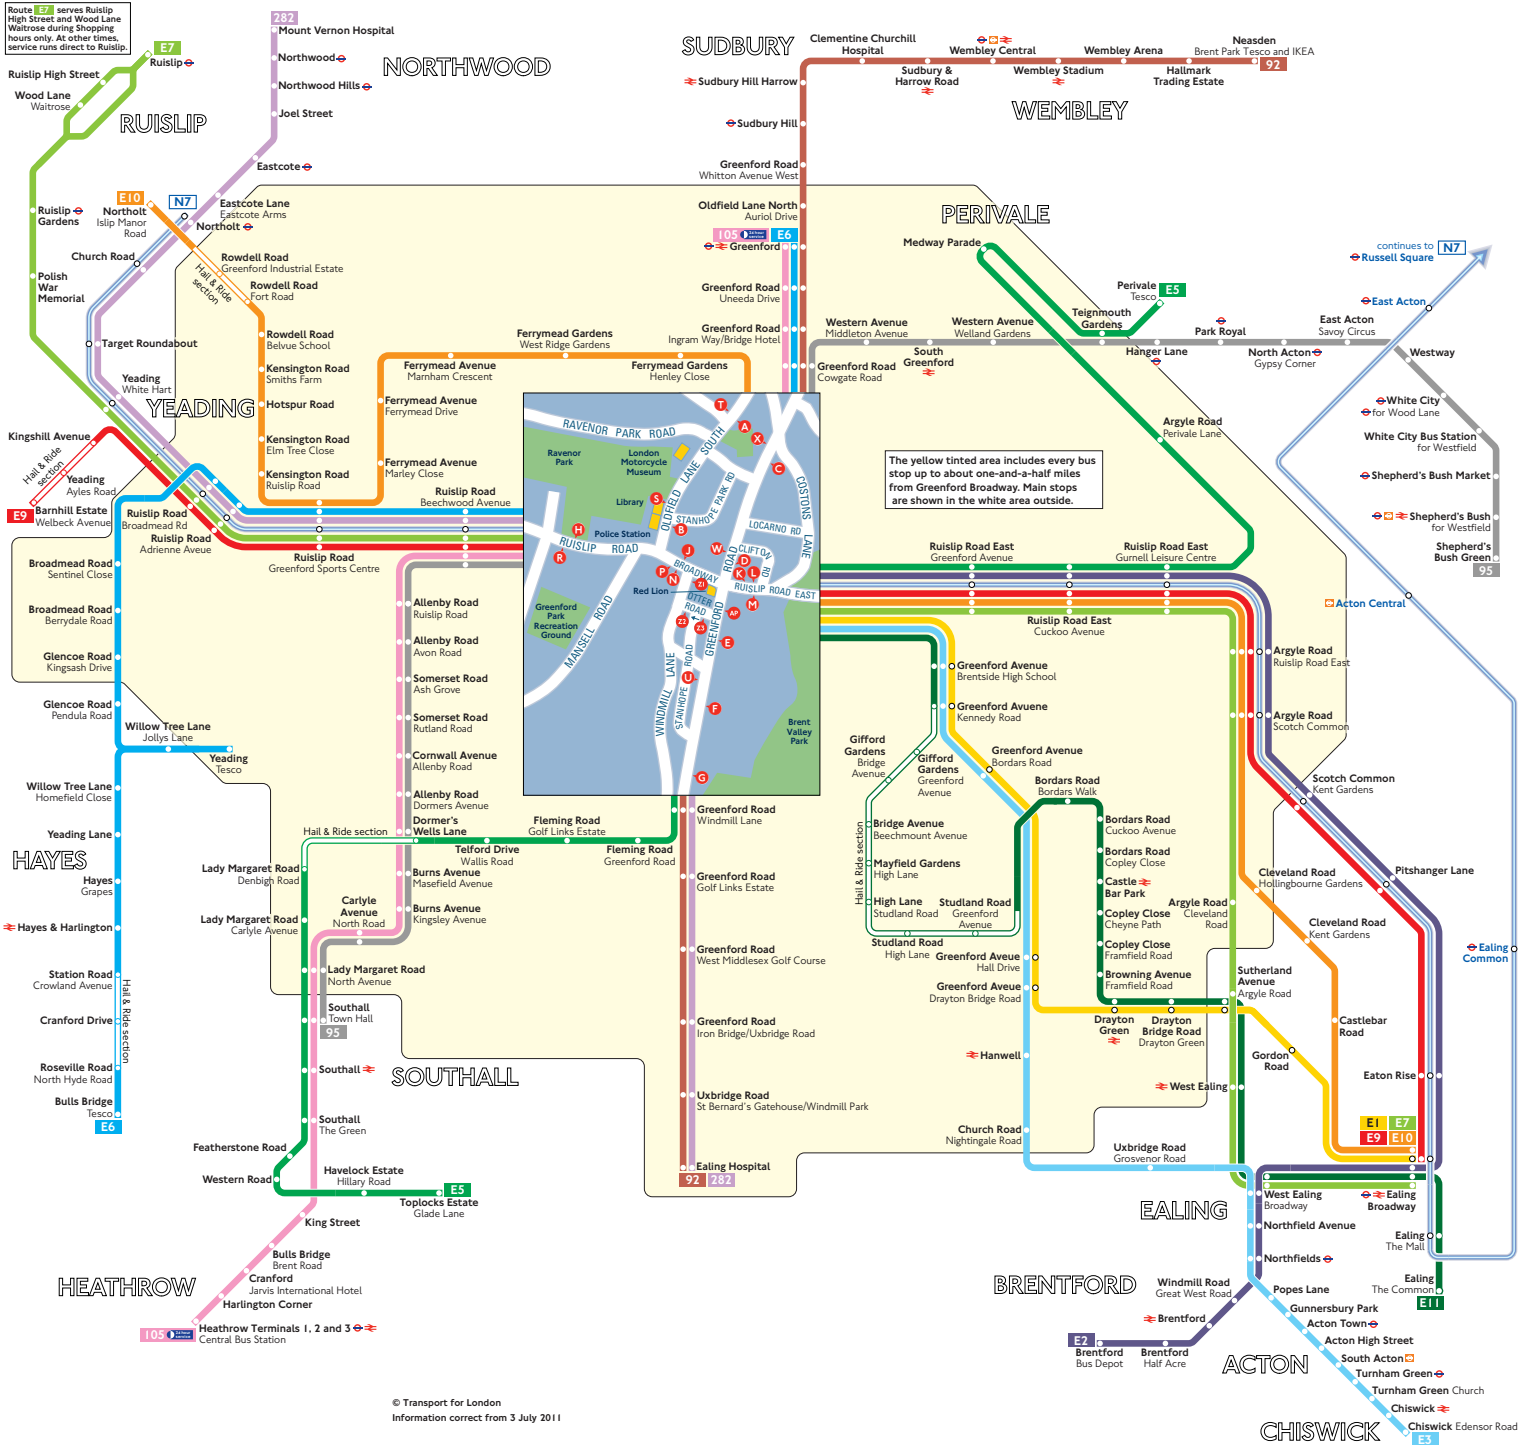

Buses from Greenford Broadway

Key

- 92 Day buses in black
- N7 Night buses in blue
- Connections with London Underground
- Connections with London Overground
- Connections with National Rail
- Shopping hours only

Red discs show the bus stop you need for your chosen bus service. The disc appears on the top of the bus stop in the street (see map of town centre in centre of diagram).

Route finder

Day buses including 24-hour services

Bus route	Towards	Bus stops
92	Ealing Hospital	C D E F G
	Neasden	U W X
95	Shepherd's Bush Green	H J W X
	Southall	C D P R
105	Greenford	H J W X
	Heathrow Airport	C D P R
282	Ealing Hospital	E F G H J
	Mount Vernon Hospital	N R U
E1	Ealing Broadway	K
	Brentford	L
E2	Chiswick	K
E3	Perivale	L U
	Toplocks	E F G M
E6	Bulls Bridge	C D N R
	Greenford	H J W X
E7	Ealing Broadway	H J L
	Ruislip	M N R
E9	Ealing Broadway	H J L
	Yeading	M N R
E10	Ealing Broadway	A B J L
	Northolt	M N S T
E11	Ealing Common	K

Night buses

Bus route	Towards	Bus stops
N7	Northolt	M N R
	Russell Square	H J L