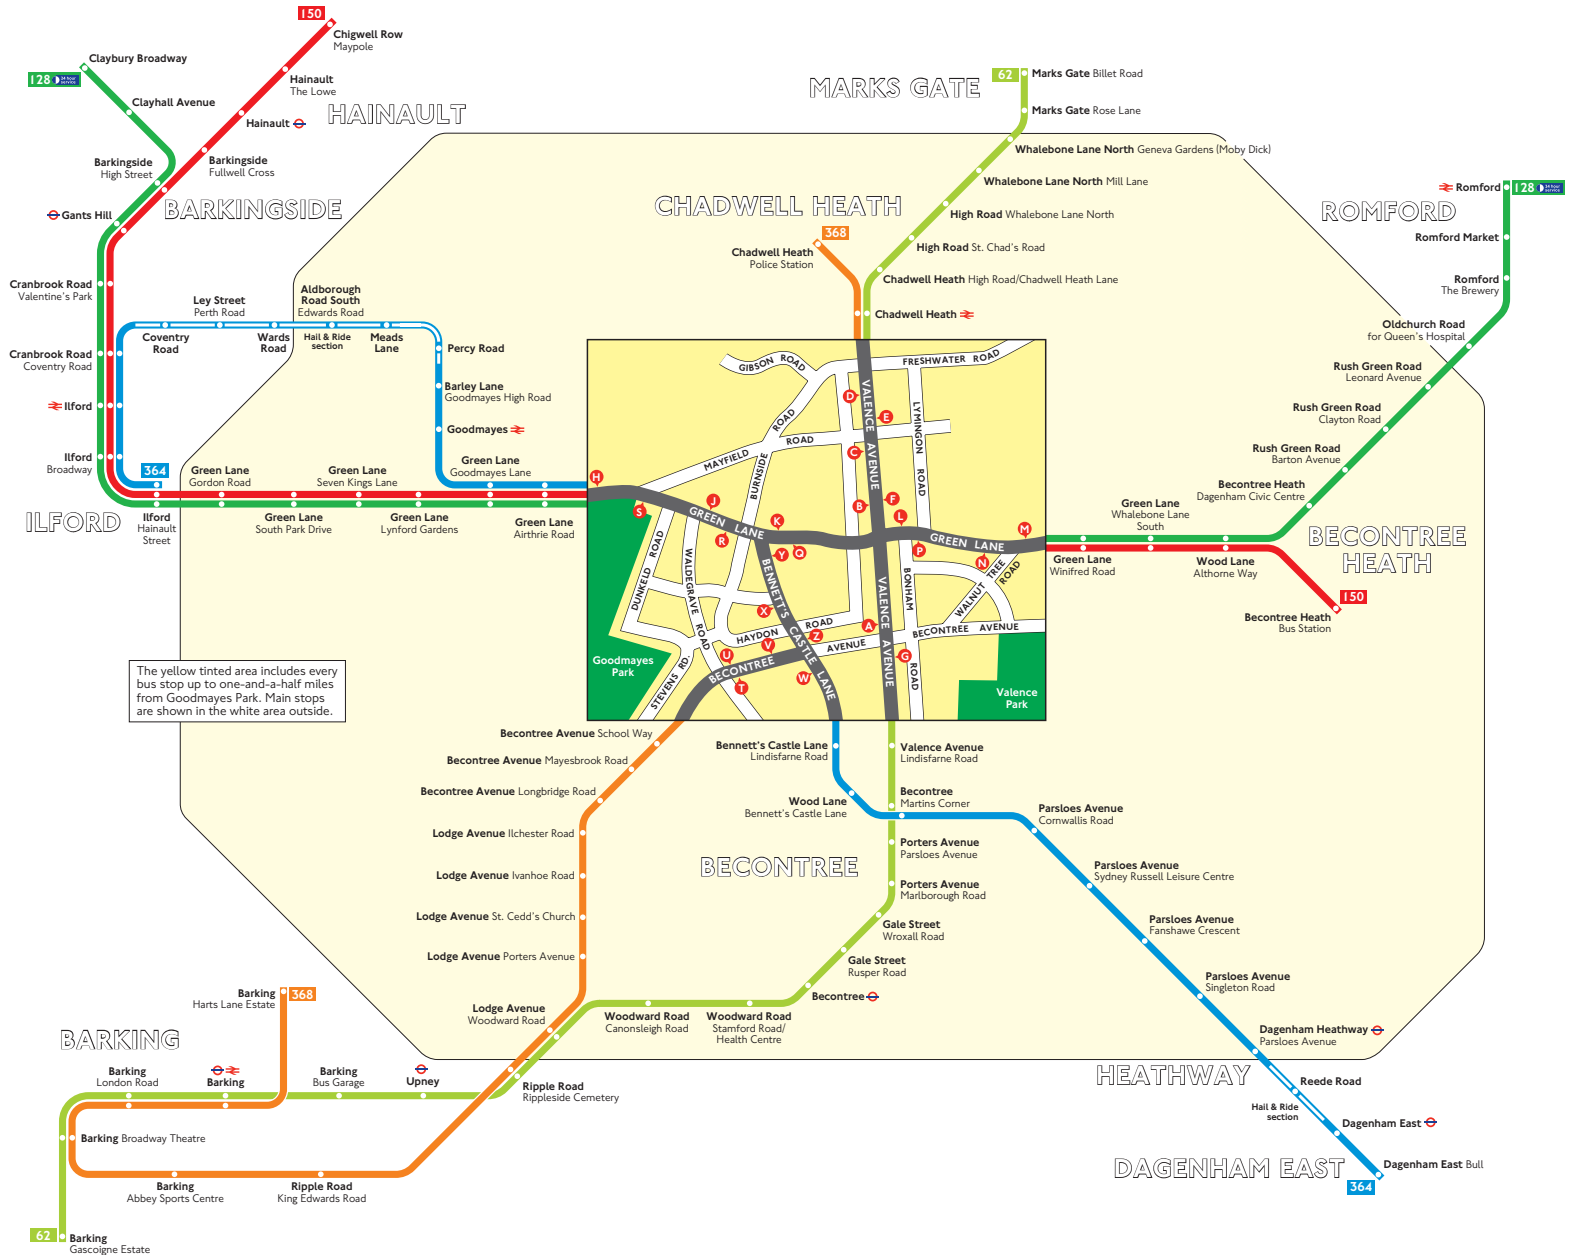

Buses from Goodmayes Park and Valence Avenue

Key

- Connections with Underground
- Connections with National Rail

Red discs show the bus stop you need for your chosen bus service. The disc **A** appears on the top of the bus stop in the street (see map of town centre in centre of diagram).

Route finder

Day buses including 24-hour routes

Bus route	Towards	Bus stops
62	Barking	E F G
	Marks Gate	A B C D
128	Claybury	N P O R S
	Romford	H J K L M
150	Becontree Heath	H J K L M
	Chigwell Row	N P O R S
364	Dagenham East	H J Y Z
	Ilford	R S W X
368	Barking	E F G T Y Z
	Chadwell Heath	B C D K U V X