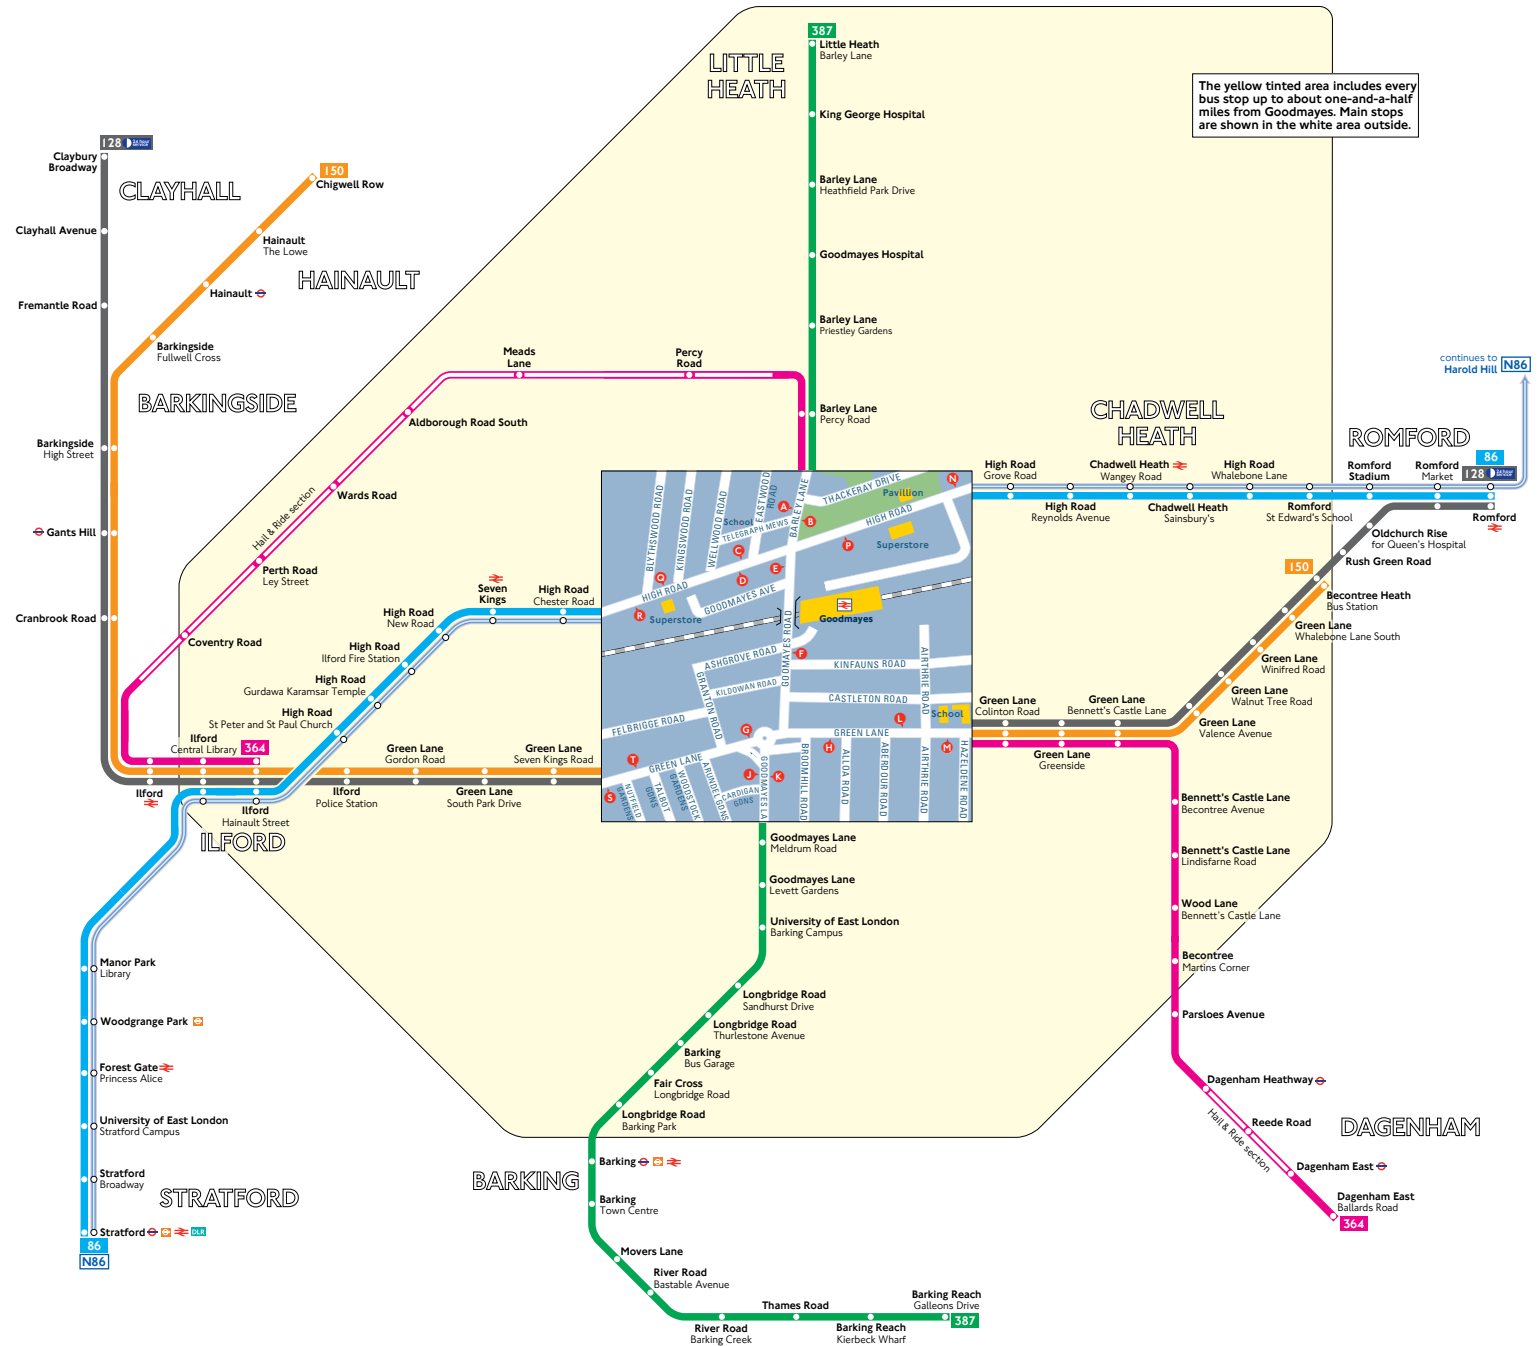

Buses from Goodmayes

Route finder

Day buses including 24-hour services

Bus route	Towards	Bus stops
86	Romford	C N O
	Stratford	D P R
128	Claybury Broadway	H M S
	Romford	G L T
150	Becontree Heath	G L T
	Chigwell Row	H M S
364	Dagenham	B F L
	Ilford	A E H M
387	Barking Reach	B F K
	Little Heath	A E J

Night buses

Bus route	Towards	Bus stops
N86	Harold Hill	C N O
	Stratford	D P R