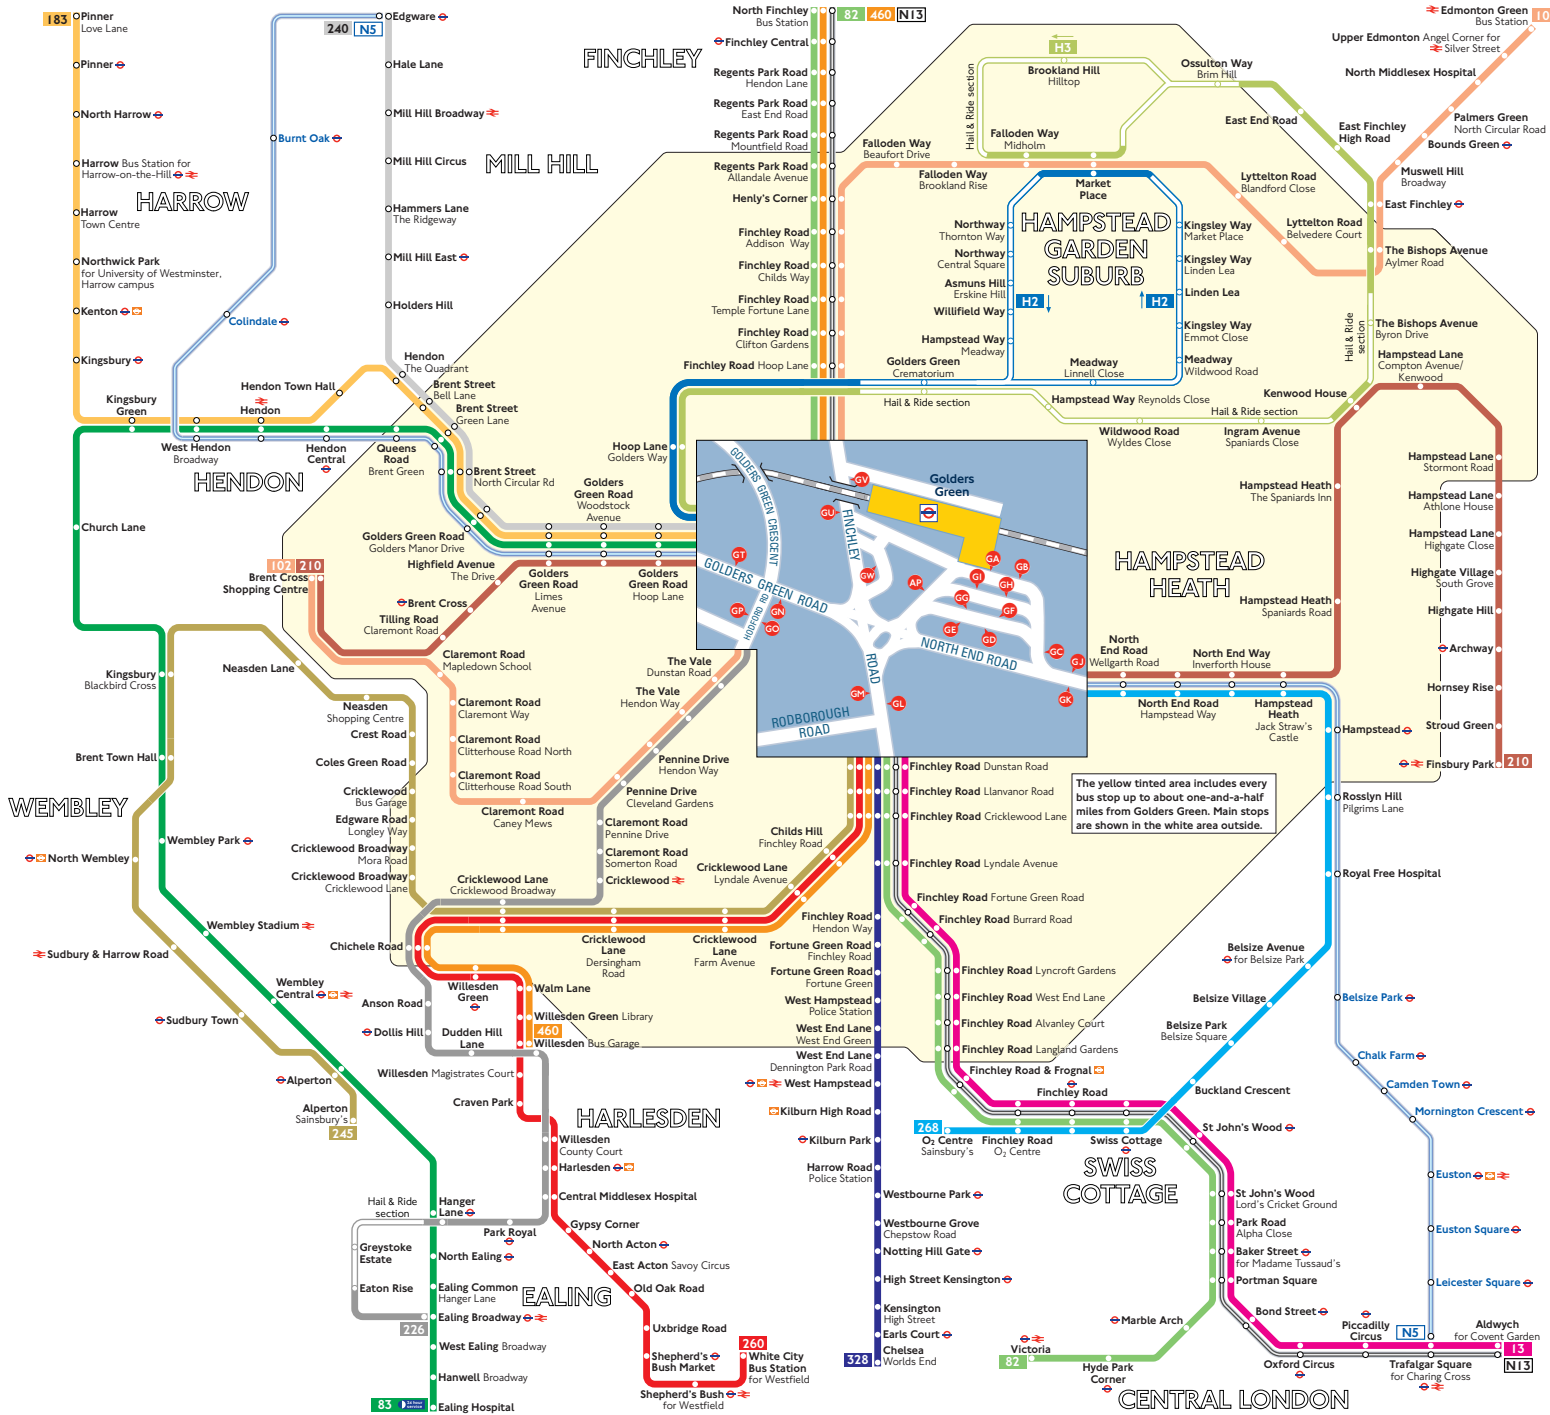

Buses from Golders Green

Key

- 13** Day buses in black
- N5** Night buses in blue
- Connections with London Underground
- Connections with London Overground
- Connections with National Rail
- Mondays to Saturdays daytime only
- Route 102 is a 24-hour service between Golders Green and Edmonton Green

A Red discs show the bus stop you need for your chosen bus service. The disc **A** appears on the top of the bus stop in the street (see map of town centre in centre of diagram).

Route finder

Day buses including 24-hour services

Bus route	Towards	Bus stops
13	Aldwych	GC GL
82	North Finchley	GN QU
	Victoria	GL QV
83	Ealing Hospital	GN QH
102	Brent Cross Shopping Centre	GN QV
	Edmonton Green ●	GN QU
183	Pinner	GN QH
210	Brent Cross Shopping Centre	GN QN
	Finsbury Park	GN QI
226	Ealing Broadway	GN QH
240	Edgware	GN QN
245	Alperton	GN QL
260	White City	GA GL
268	Finchley Road O ₂ Centre	GL
328	Chelsea	GN GL
460	North Finchley	GN QU
	Willesden Bus Garage	GN QV
H2	Hampstead Garden Suburb	GN QW
H3	Hill Top ▼	GN QW

Night buses

Bus route	Towards	Bus stops
N5	Edgware	GN QN
	Trafalgar Square	GL QI
N13	Aldwych	GL QV
	North Finchley	GN QU