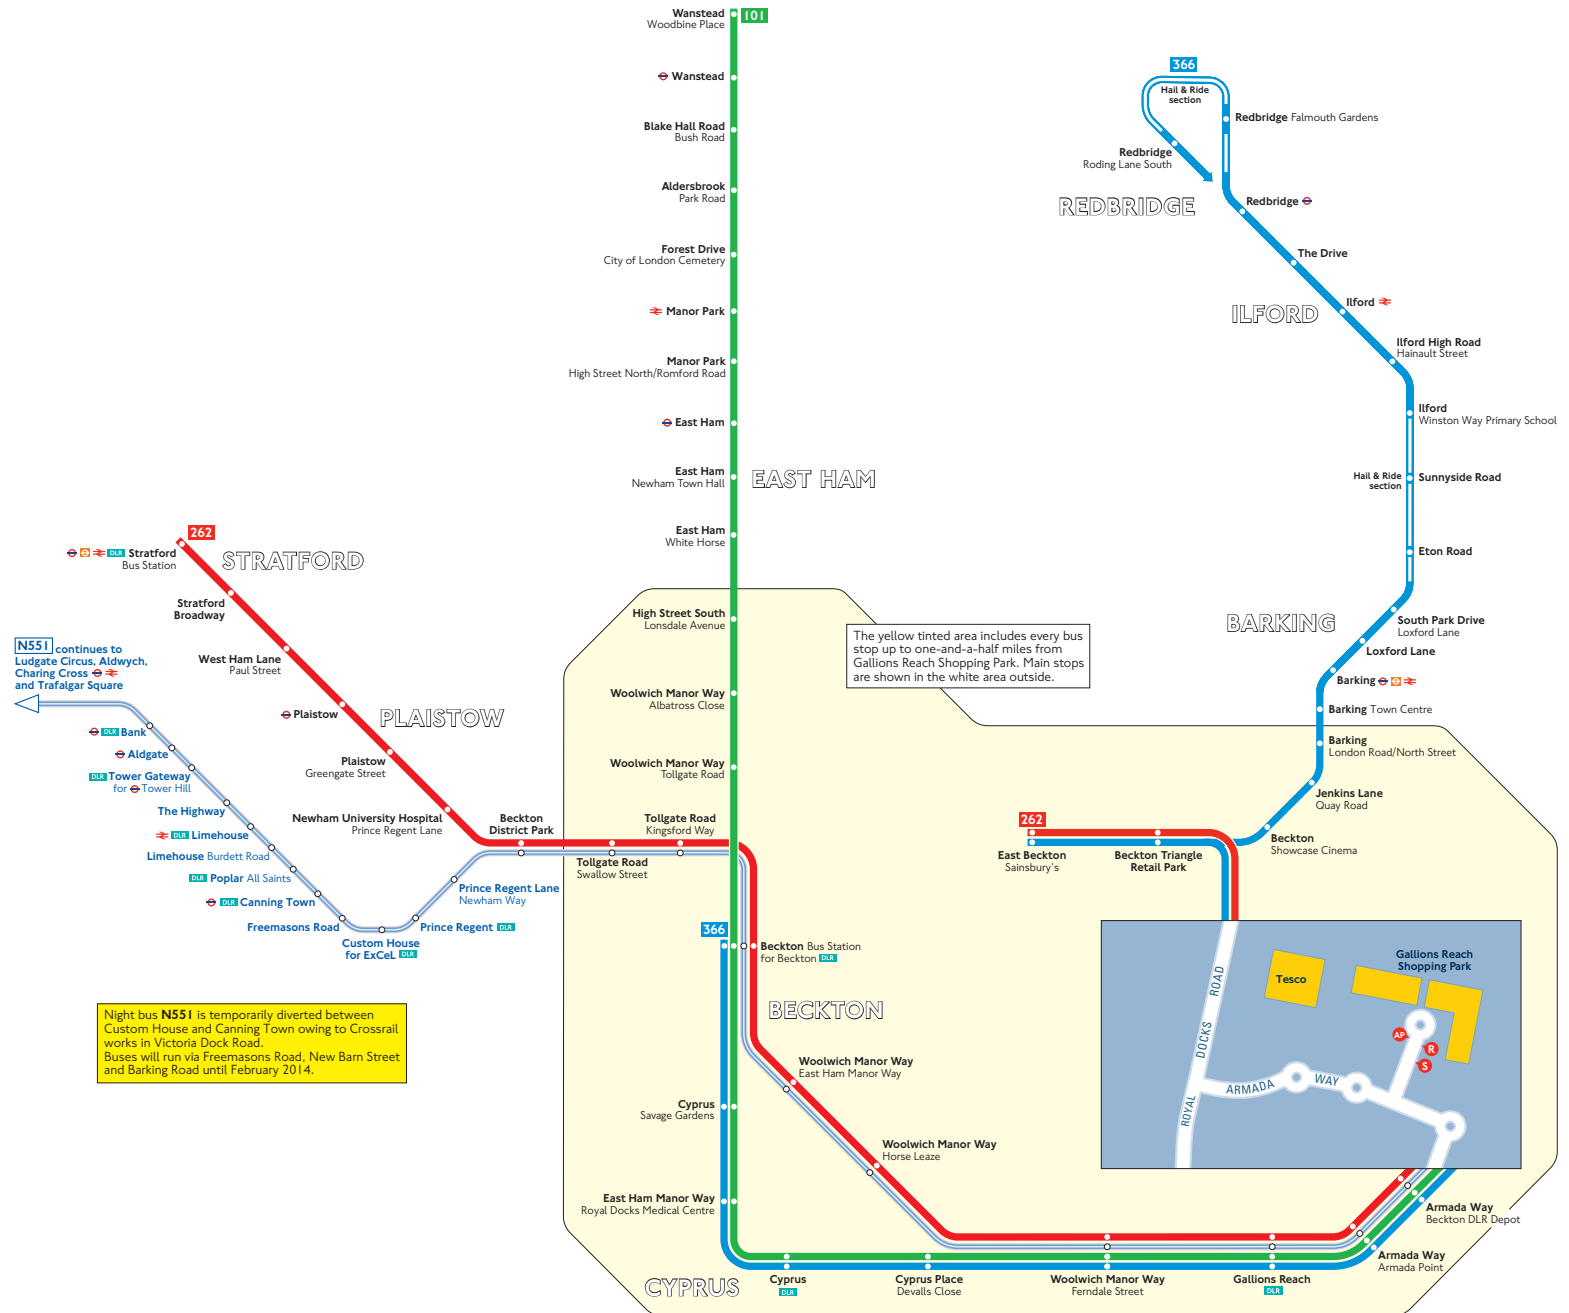

Buses from Gallions Reach

Key

- Connections with London Underground
- Connections with London Overground
- Connections with National Rail
- Connections with Docklands Light Railway

Red discs show the bus stop you need for your chosen bus service. The disc appears on the top of the bus stop in the street (see map of town centre in centre of diagram).

Route finder

Day buses

Bus route	Towards	Bus stops
101	Wanstead	
262	East Beckton	
	Stratford	
366	Beckton	
	Redbridge	

Night buses

Bus route	Towards	Bus stops
N551	Trafalgar Square