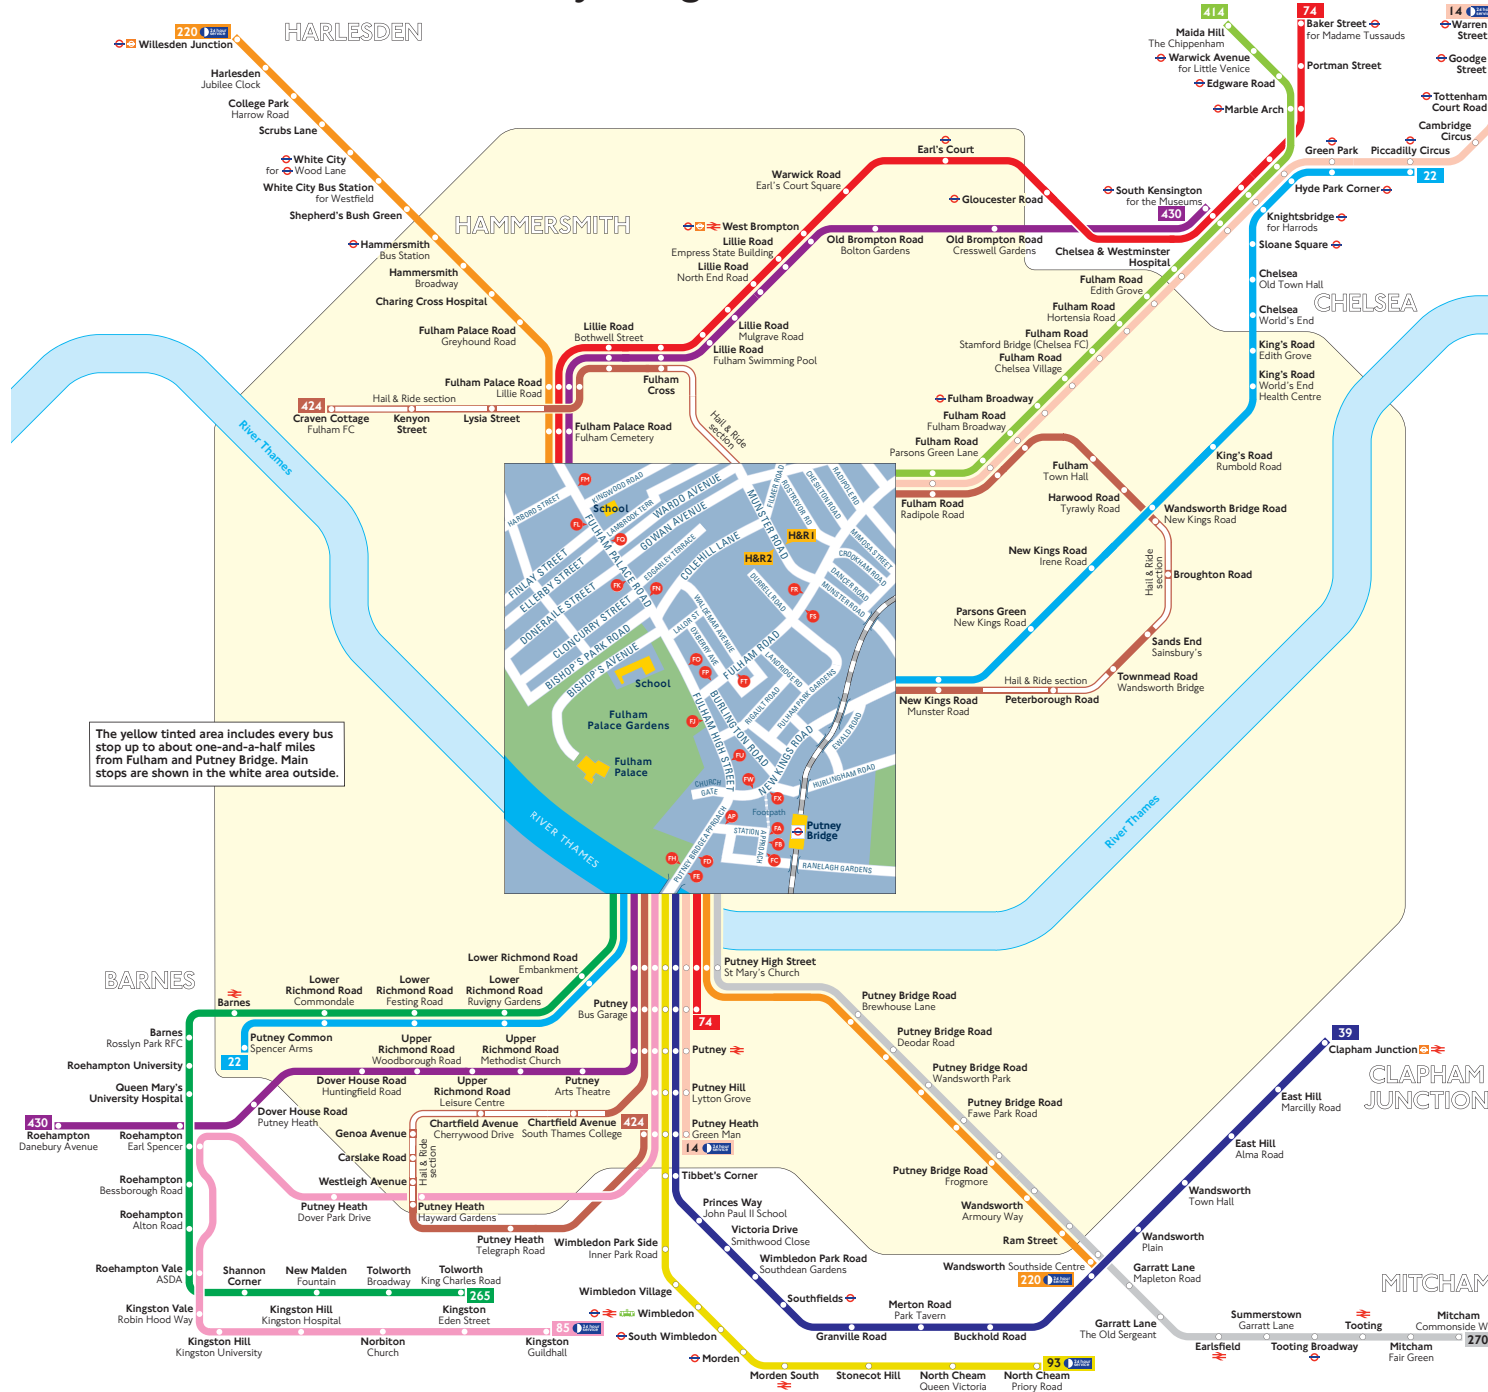

Buses from Fulham and Putney Bridge

Route finder

Day buses including 24-hour services

Bus route	Towards	Bus stops
14	Putney Heath	FE FS FT FU
	Warren Street	FH FJ FR
22	Piccadilly Circus	FH FW
	Putney Common	FE FX
39	Clapham Junction	FE FE
	Baker Street	FH FJ FR FL
74	Putney	FE FM FN FO FU
	Kingston	FC FE
85	North Cheam	FC FE
93	Wandsworth	FD FM FN FO FU
220	Willesden Junction	FH FJ FK FL
	Totterham Court Road	FE FE
265	Mitcam	FC FD
414	Maida Hill	FB FJ FP FR
	Craven Cottage +	FH FW H&R2
424	Putney Heath +	FE FX H&R1
	Roehampton	FE FM FN FO FU
430	South Kensington	FH FJ FK FL

Night buses

For night bus information, please see separate poster

- + Mondays to Saturdays except evenings
- Hall & Ride Route 424 operates as Hall and Ride on the sections of roads marked H&R1 and H&R2 on the map. Buses stop at any safe point along the road. There are no bus stops at these locations, but please indicate clearly to the driver when you wish to board or alight.