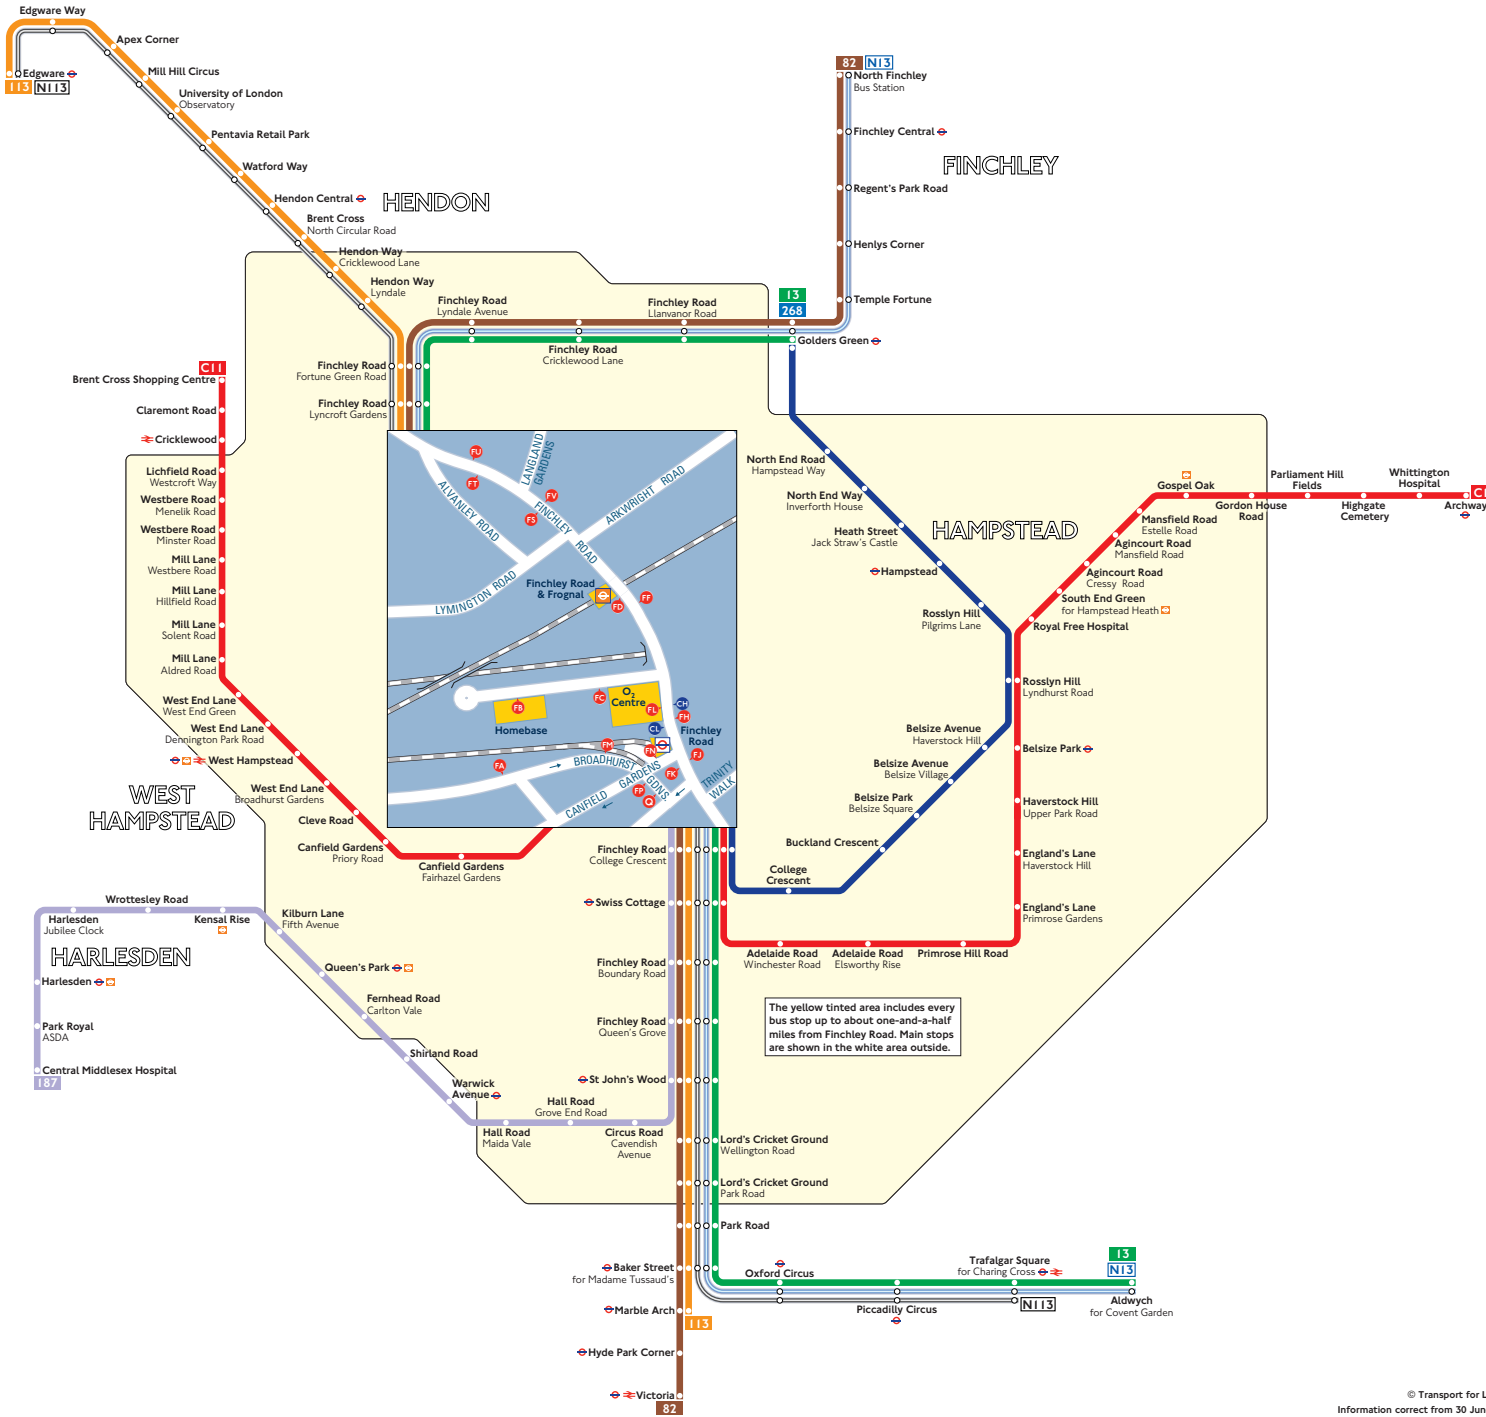

Buses from Finchley Road

Key

- 13 Day buses in black
- N13 Night buses in blue
- Connections with London Underground
- Connections with London Overground
- Connections with National Rail

Red discs show the bus stop you need for your chosen bus service. The disc with a red 'A' appears on the top of the bus stop in the street (see map of town centre in centre of diagram).

Route finder

Day buses

Bus route	Towards	Bus stops
13	Aldwych	FP, FB, FJ, FU, FV
	Golders Green	FD, FK, FL, FS, FT
82	North Finchley	FD, FK, FL, FS, FT
	Victoria	FP, FB, FJ, FU, FV
113	Edgware	FD, FK, FL, FS, FT
	Marble Arch	FP, FB, FJ, FU, FV
187	Central Middlesex Hospital	FB, FC, FH, FJ
268	Golders Green	FB, FC, FH, FJ
C11	Archway	FA, FB, FM, FN
	Brent Cross Shopping Centre	FP

Night buses

Bus route	Towards	Bus stops
N13	Aldwych	FP, FB, FJ, FU, FV
	North Finchley	FD, FK, FL, FS, FT
N113	Edgware	FD, FK, FL, FS, FT
	Trafalgar Square	FP, FB, FJ, FU, FV

Coaches

Towards	Coach stops
Coaches northbound	CL
Coaches to central London	CH