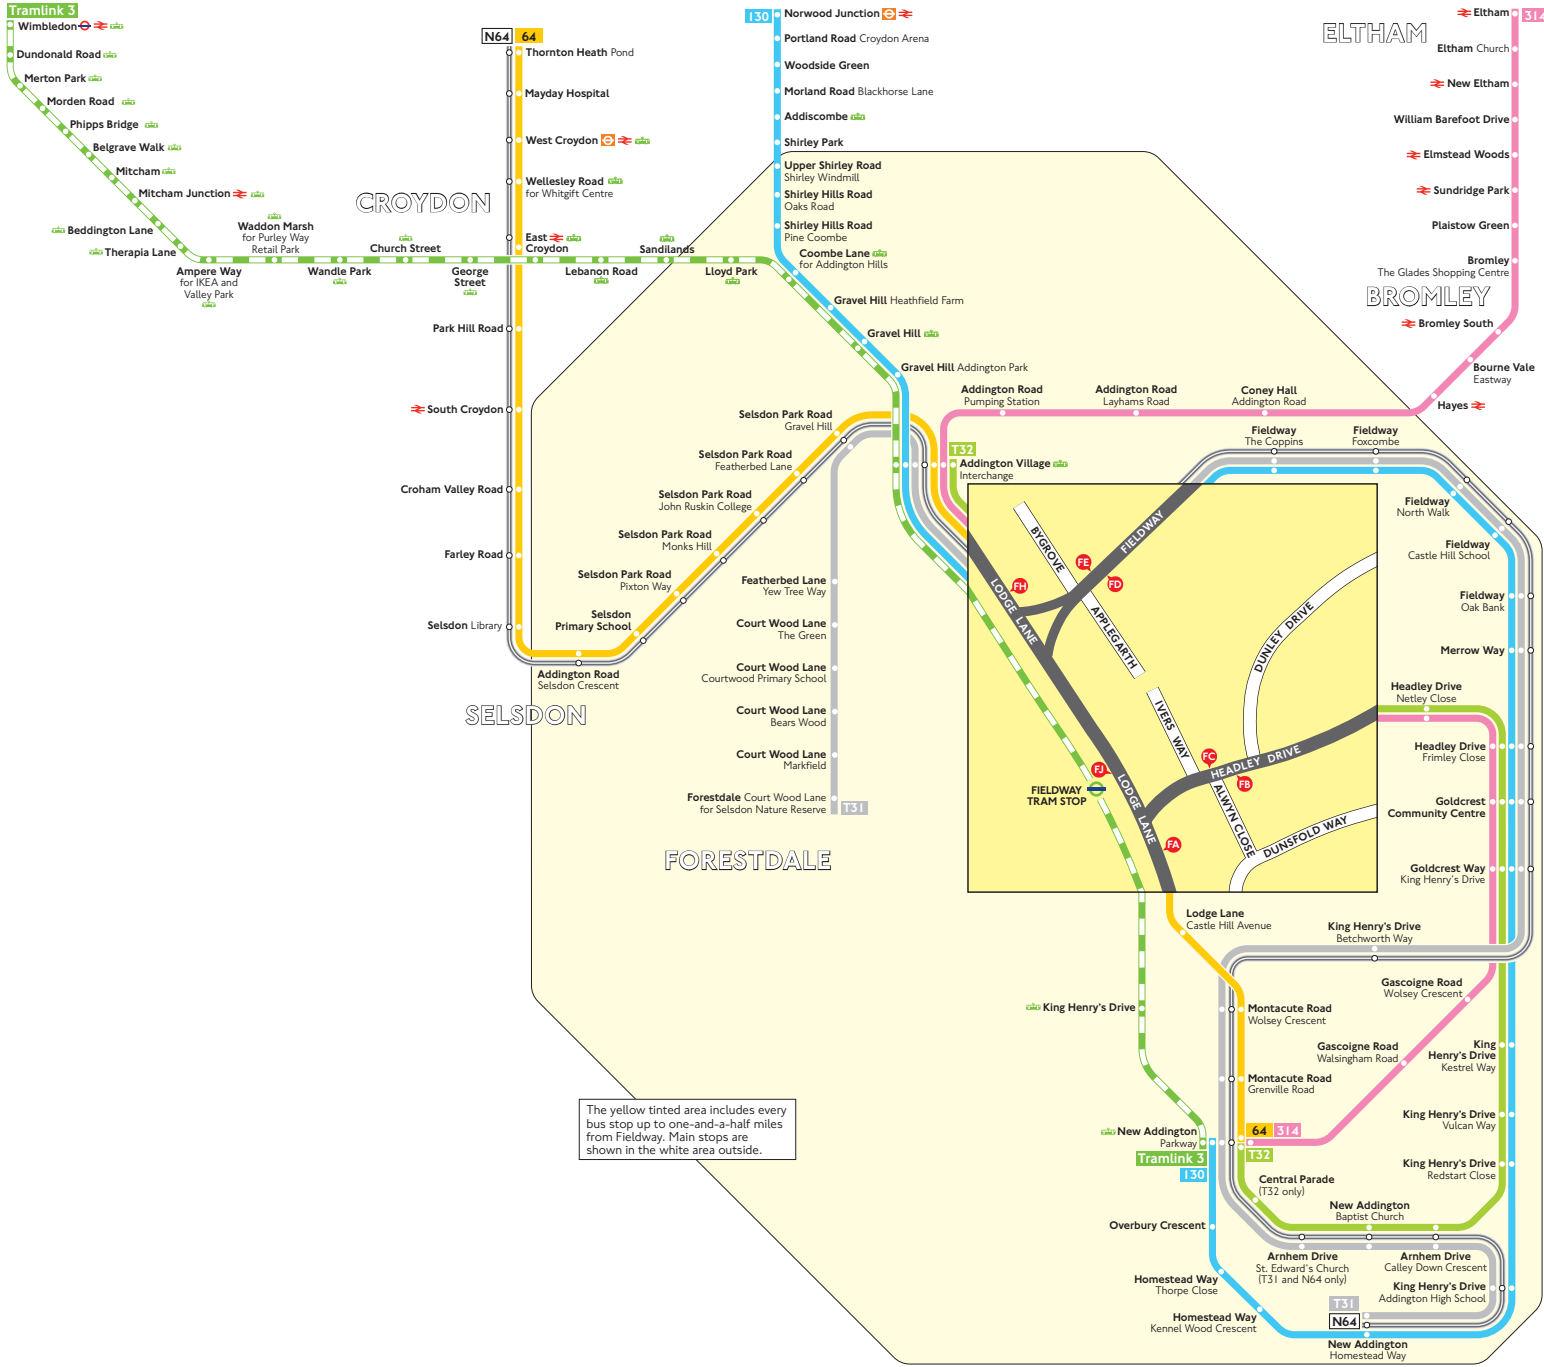

Buses from Fieldway (New Addington)

Key

- Tramlink in green
- Connections with London Underground
- Connections with London Overground
- Connections with National Rail
- Connections with Tramlink

Red discs show the bus stop you need for your chosen bus service. The disc **A** appears on the top of the bus stop in the street (see map of town centre in centre of diagram).

Route finder

Bus route	Towards	Bus stops
64	New Addington	FA FH
	Thornton Heath	FJ
130	New Addington	FE
	Norwood Junction	FD
314	Eltham	FB FJ
	New Addington	FC FH
T31	Forestdale	FD
	New Addington	FE
T32	Addington Village	FB FJ
	New Addington	FC FH

Night buses

Bus route	Towards	Bus stops
N64	New Addington	FE
	Thornton Heath	FD

Trams

Tram route	Towards	Bus stops
3	New Addington	Tram stop
	Wimbledon	Tram stop