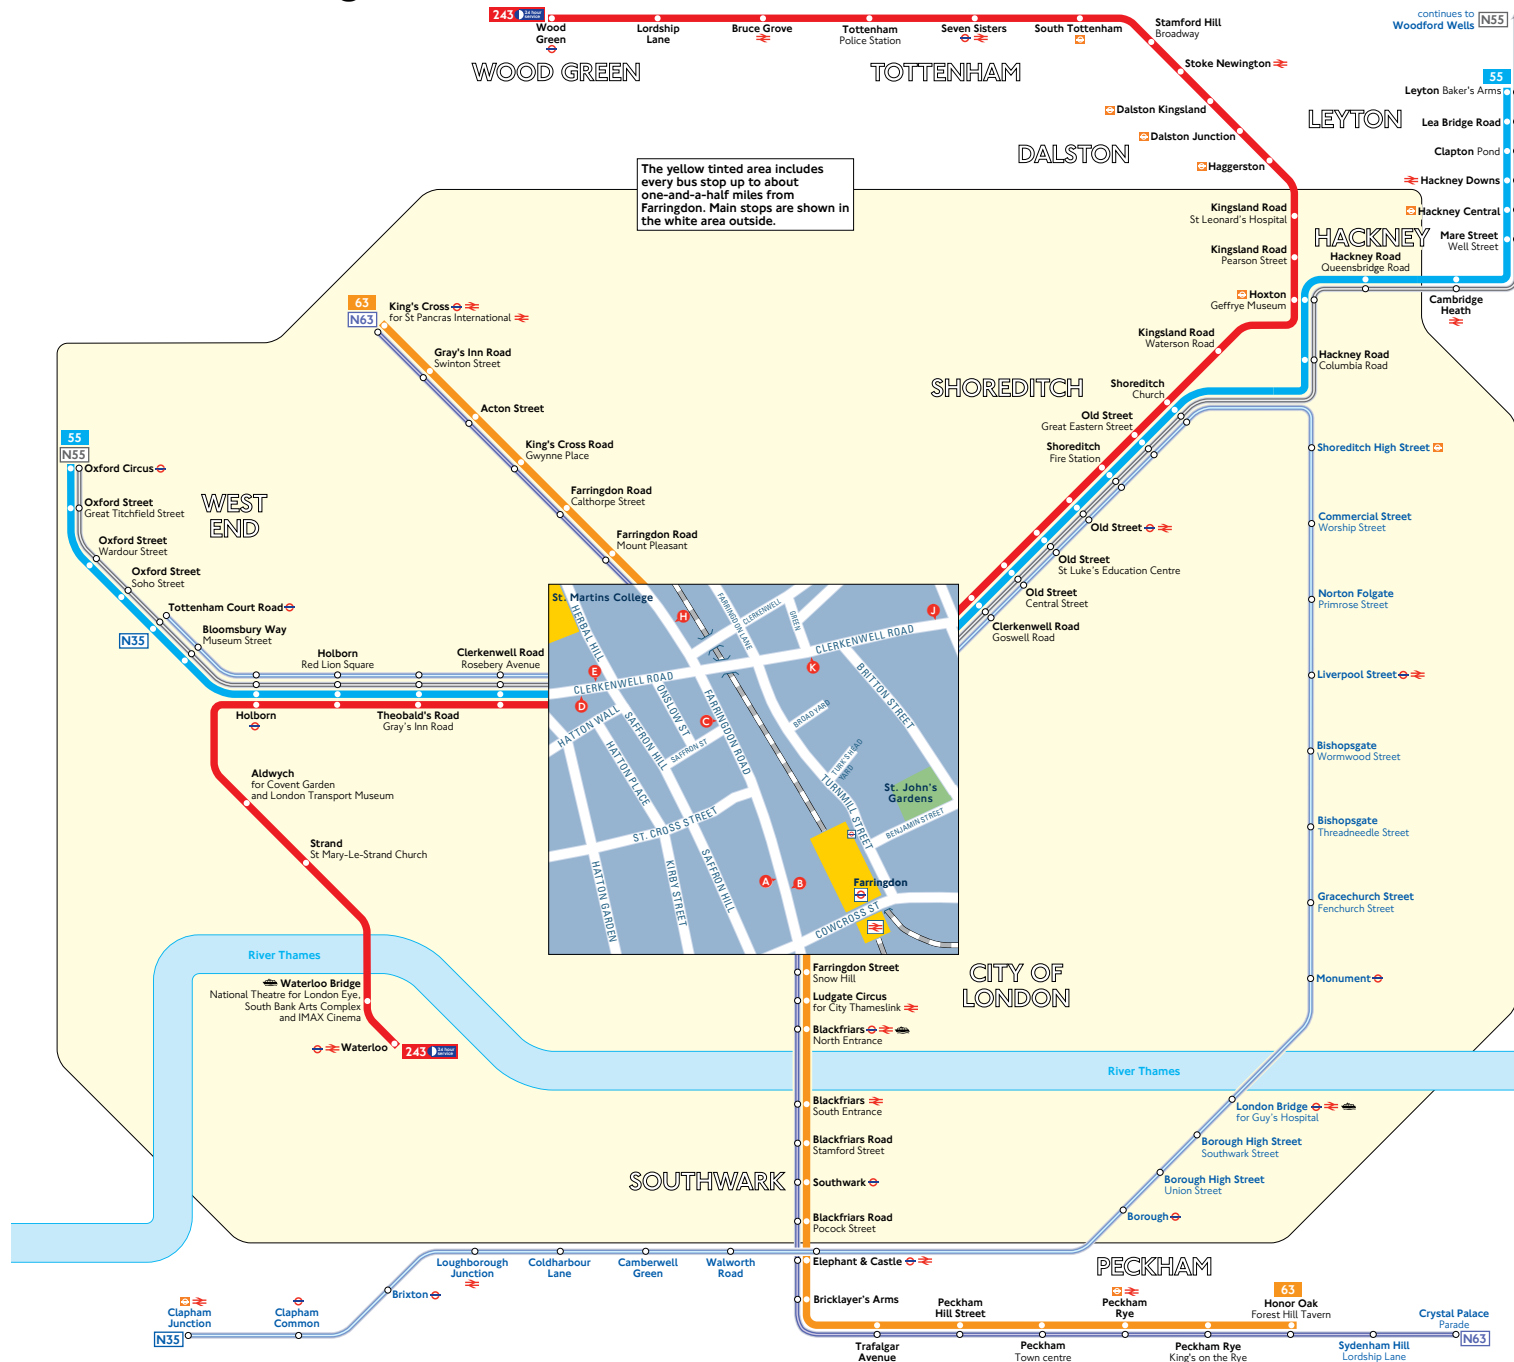

# Buses from Farringdon

## Route finder

### Day buses including 24-hour services

Bus route	Towards	Bus stops
<b>55</b>	Leyton	E J
	Oxford Circus	D K
<b>63</b>	Honor Oak	B H
	King's Cross	A C
<b>243</b>	Waterloo	D K
	Wood Green	E J

### Night buses

Bus route	Towards	Bus stops
<b>N35</b>	Clapham Junction	E J
	Tottenham Court Road	D K
<b>N55</b>	Oxford Circus	D K
	Woodford Wells	E J
<b>N63</b>	Crystal Palace	B H
	King's Cross	A C