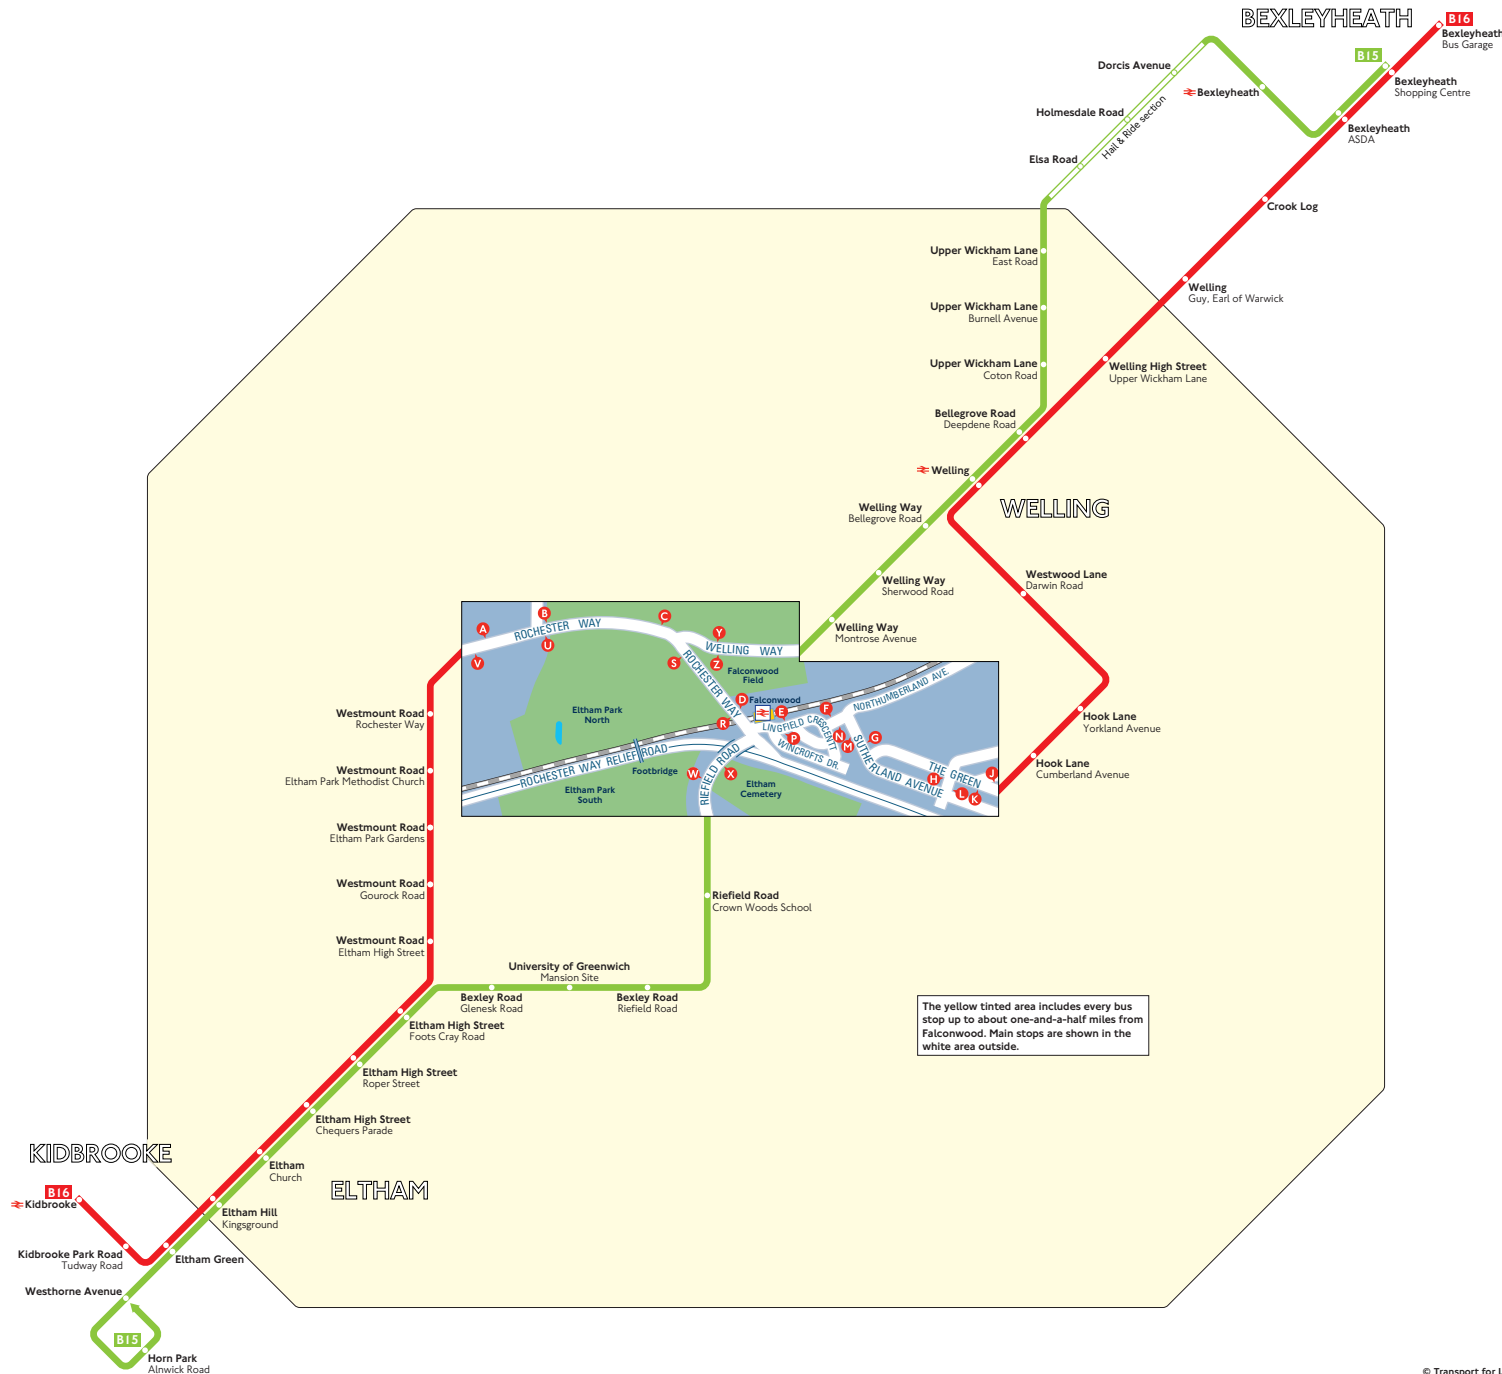

Buses from Falconwood

Key

Connections with National Rail

Red discs show the bus stop you need for your chosen bus service. The disc **A** appears on the top of the bus stop in the street (see map of town centre in centre of diagram).

Route finder

Day buses

Bus route	Towards	Bus stops
B15	Bexleyheath	R W Y
	Horn Park	D X Z
B16	Bexleyheath	A B C D E F G H J
	Kidbrooke	K L M N P R S U V