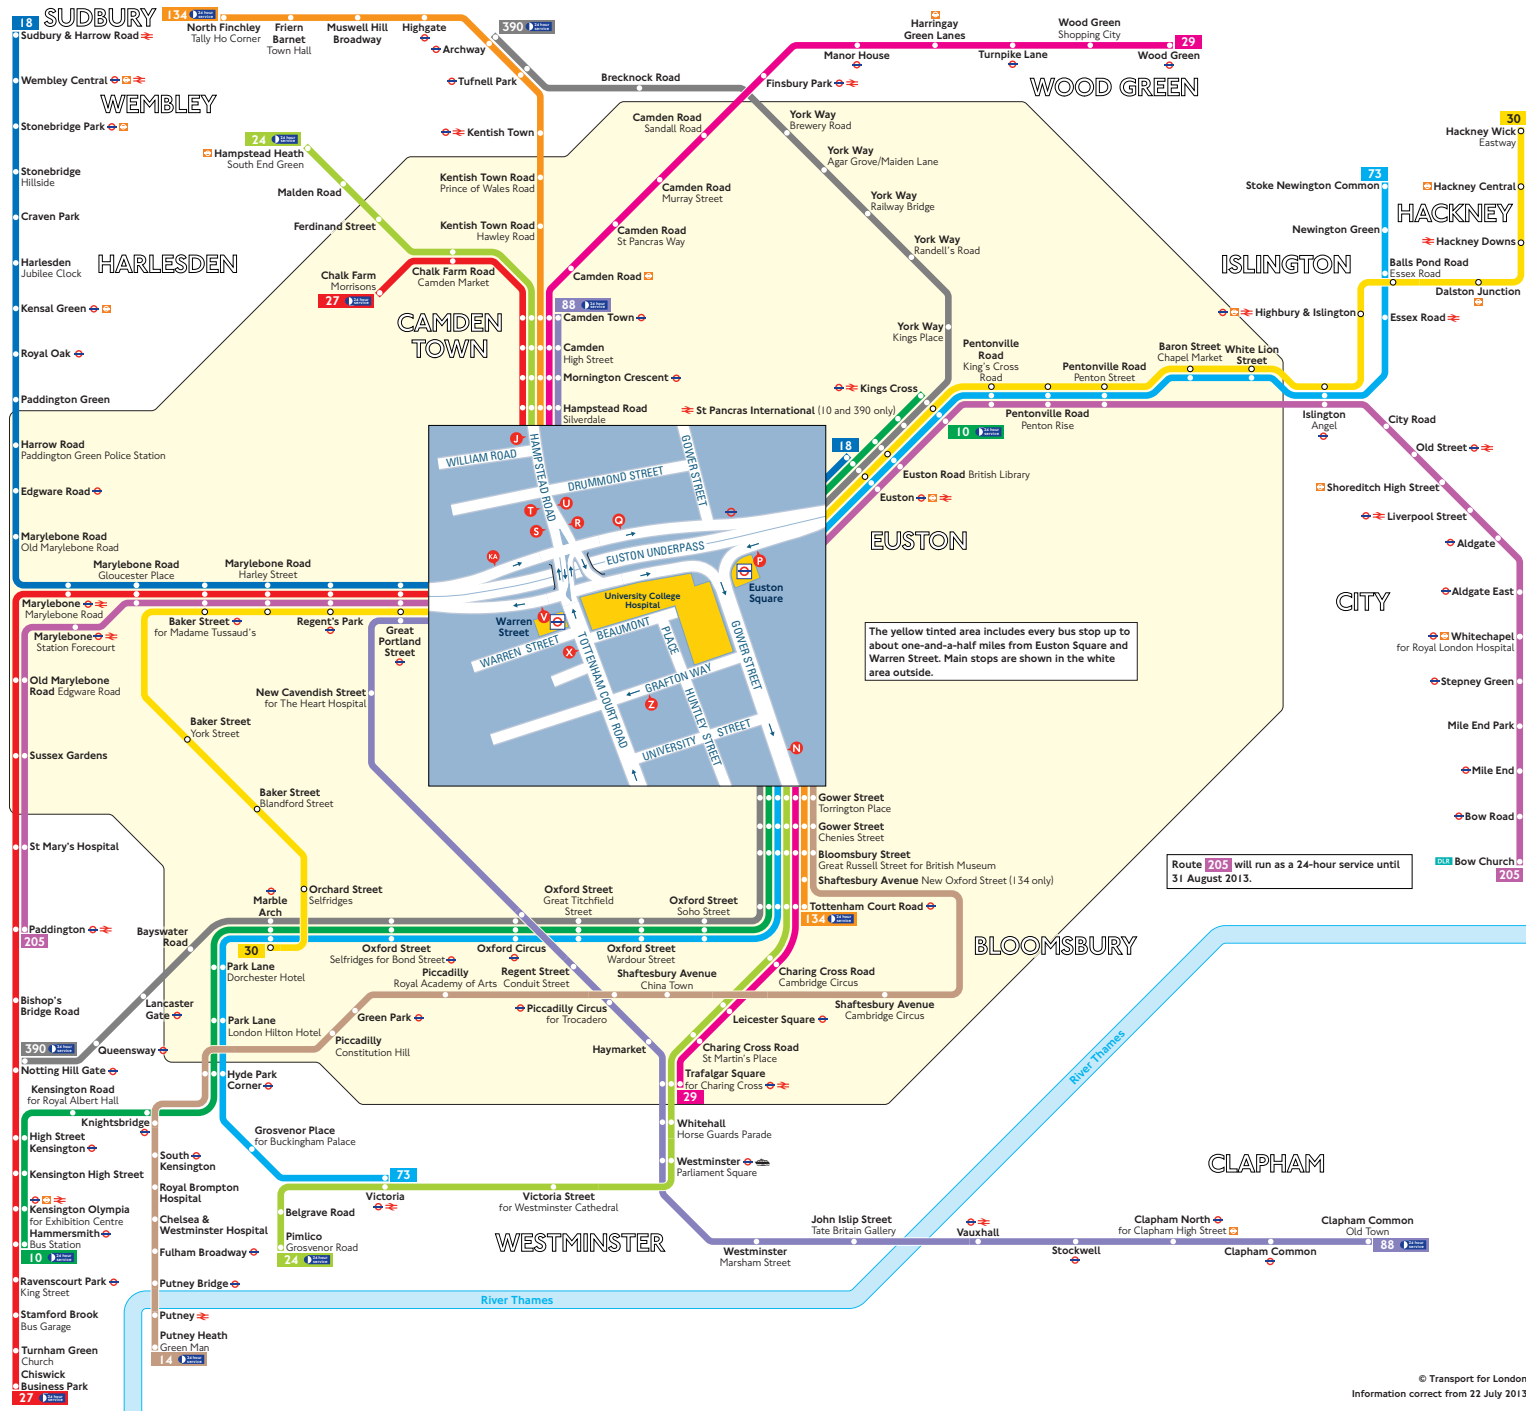

# Buses from Euston Square and Warren Street

## Key

- Connections with London Underground
- Connections with London Overground
- Connections with National Rail
- DLR Connections with Docklands Light Railway
- Connections with river boats

Red discs show the bus stop you need for your chosen bus service. The disc appears on the top of the bus stop in the street (see map of town centre in centre of diagram).

## Route finder

### Day buses including 24-hour services

Bus route	Towards	Bus stops
10	Hammersmith	N P
	King's Cross	O X
14	Putney Heath	N
	Euston	SA O
18	Sudbury	P V Z
	Hampstead Heath	J S X
24	Pimlico	N R
	Chalk Farm	J T
27	Chiswick Business Park	U V
	Trafalgar Square	N R
29	Wood Green	J S X
	Hackney Wick	O X
30	Marble Arch	P V Z
	Stoke Newington	O X
73	Victoria	N P
	Camden Town	J T
88	Clapham Common	U V
	North Finchley	J T X
134	Tottenham Court Road	N R
	Bow Church	SA O
205	Paddington	P V Z
	Archway	O X
390	Notting Hill Gate	N P