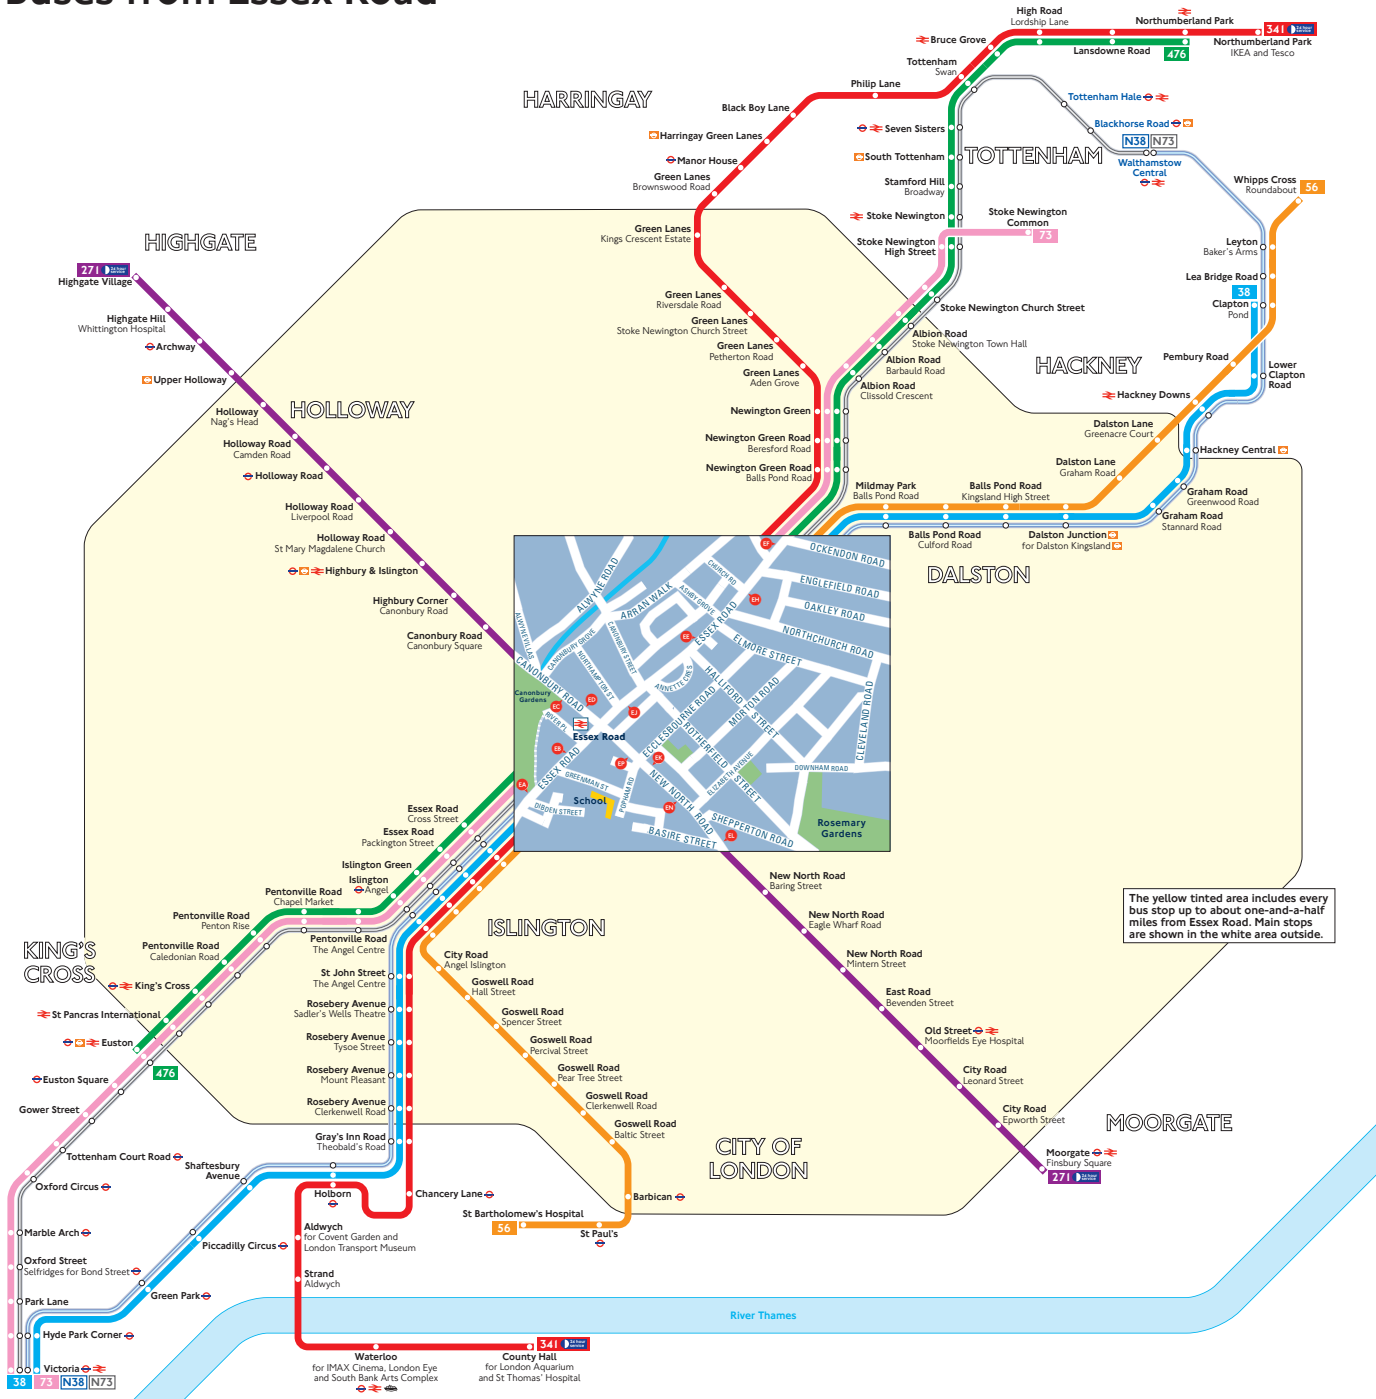

Buses from Essex Road

Route finder

Day buses including 24-hour services

Bus route	Towards	Bus stops
38	Clapton	
	Victoria	
56	St Bartholomew's Hospital	
	Whipps Cross	
73	Stoke Newington	
	Victoria	
271	Highgate	
	Moorgate	
341	County Hall	
	Northumberland Park	
476	Euston	
	Northumberland Park	

Night buses

Bus route	Towards	Bus stops
N38	Victoria	
	Walthamstow	
N73	Victoria	
	Walthamstow