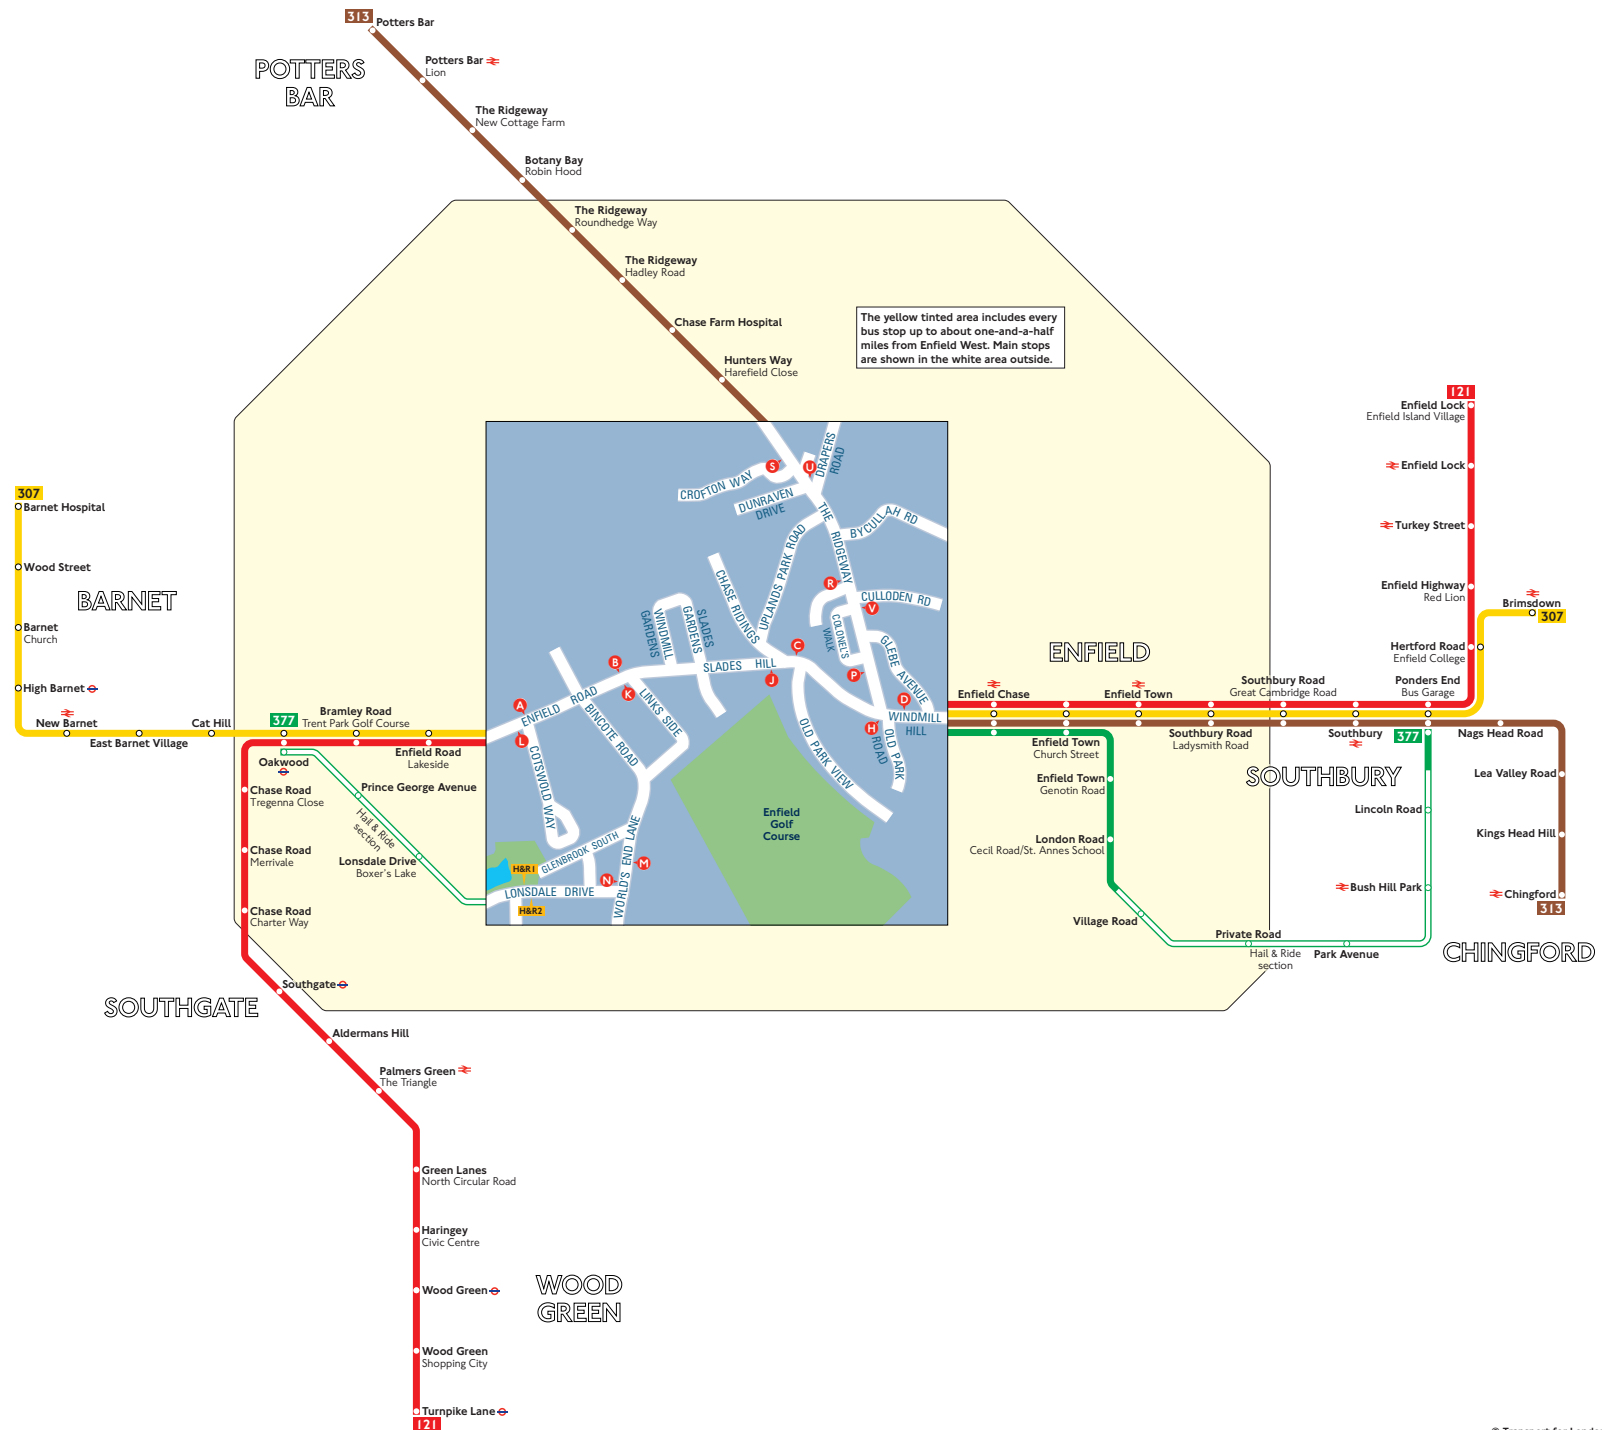

Buses from Enfield West

Key

- Connections with London Underground
- Connections with National Rail
- Mondays to Saturdays only

Route 377 operates as Hail & Ride on the sections of roads marked H&R1 and H&R2 on the map. Buses stop at any safe point along the road. There are no bus stops at these locations, but please indicate clearly to the driver when you wish to board or alight.

A

Route finder

Day buses

Bus route	Towards	Bus stops
121	Enfield Lock	A B C D
	Turnpike Lane	H J K L
307	Barnet Hospital	H J K L
	Brimdown	A B C D
313	Chingford	D U V
	Potters Bar	P R S
377	Oakwood ★	H&R2 H J K M
	Ponders End ★	H&R1 B C D N