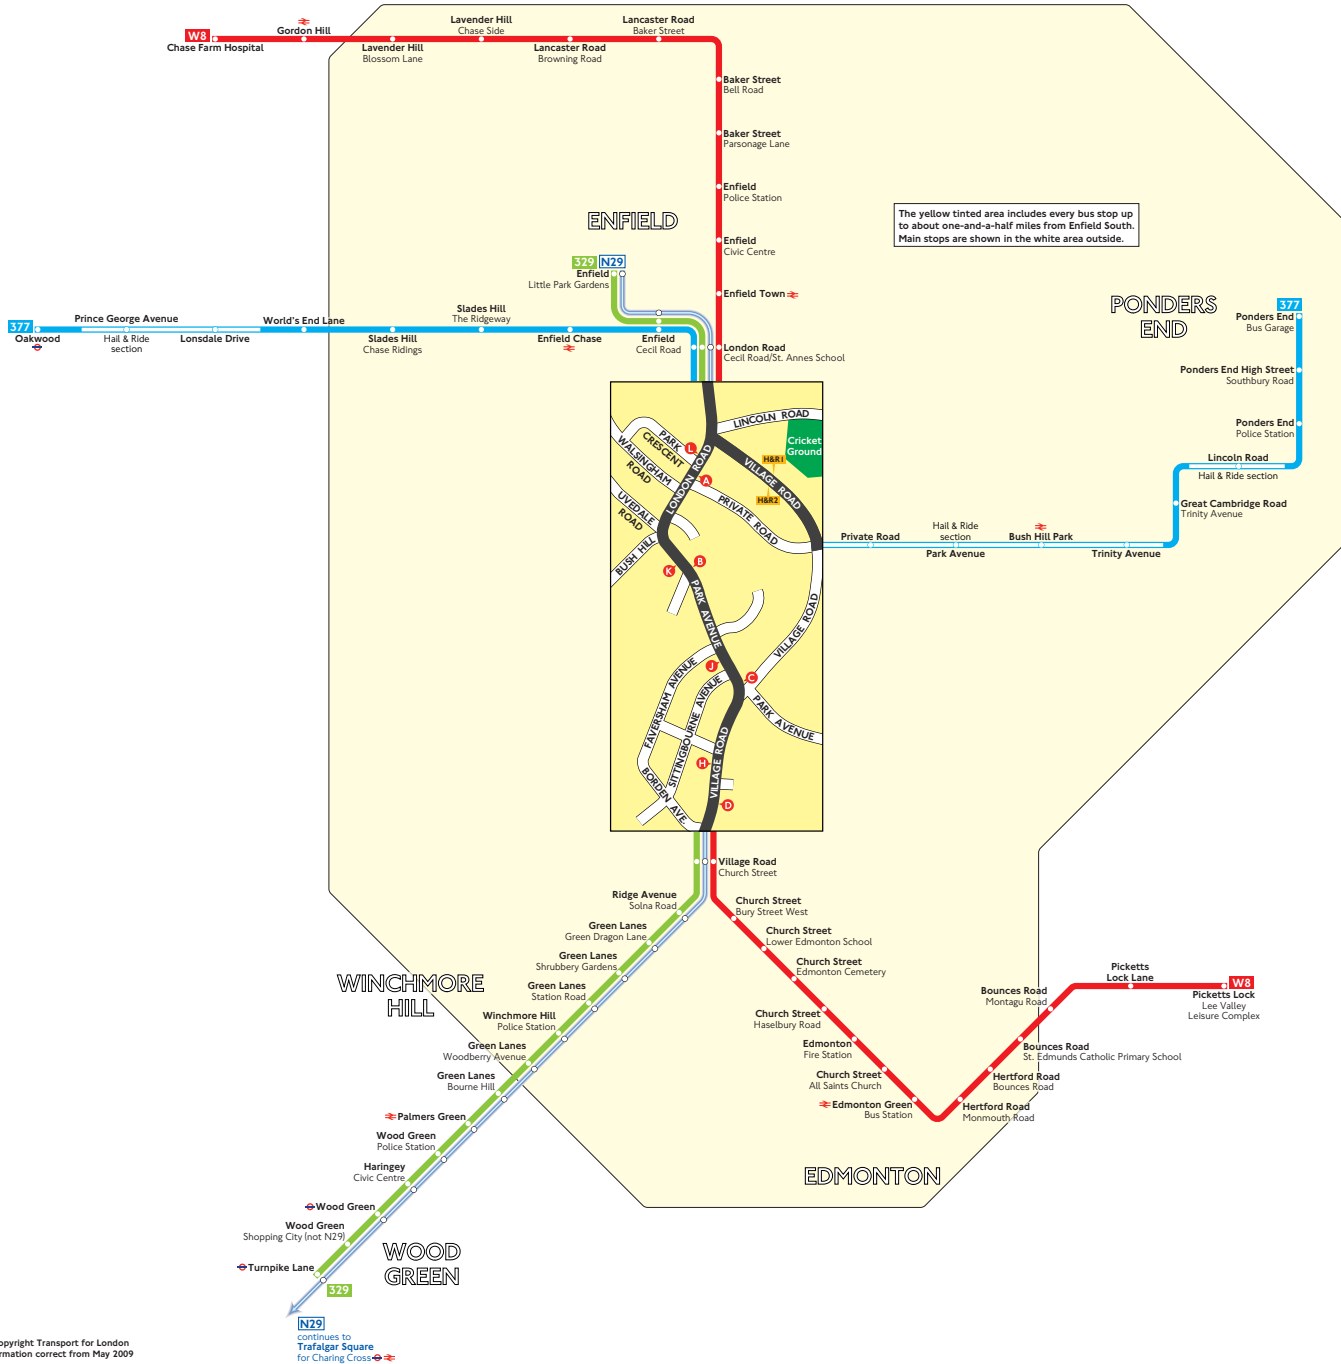

Buses from Enfield South

Key

329 Day buses in black

N29 Night buses in blue

⊖ Connections with Underground

⊖ Connections with National Rail

★ Mondays to Saturdays only

Route 377 operates as Hail & Ride on the sections of roads marked **H&R1** and **H&R2** on the map. Buses stop at any safe point along the road. There are no bus stops at these locations, but please indicate clearly to the driver when you wish to board or alight.

Red discs show the bus stop you need for your chosen bus service. The disc **A** appears on the top of the bus stop in the street (see map of town centre in centre of diagram).

Route finder

Day buses

Bus route	Towards	Bus stops
329	Enfield	H J K L
	Turnpike Lane	A B C D
377	Oakwood ★	H&R2
	Ponders End ★	H&R1
W8	Chase Farm Hospital	H J K L
	Picketts Lock	A B C D

Night buses

Bus route	Towards	Bus stops
N29	Enfield	H J K L
	Trafalgar Square	A B C D