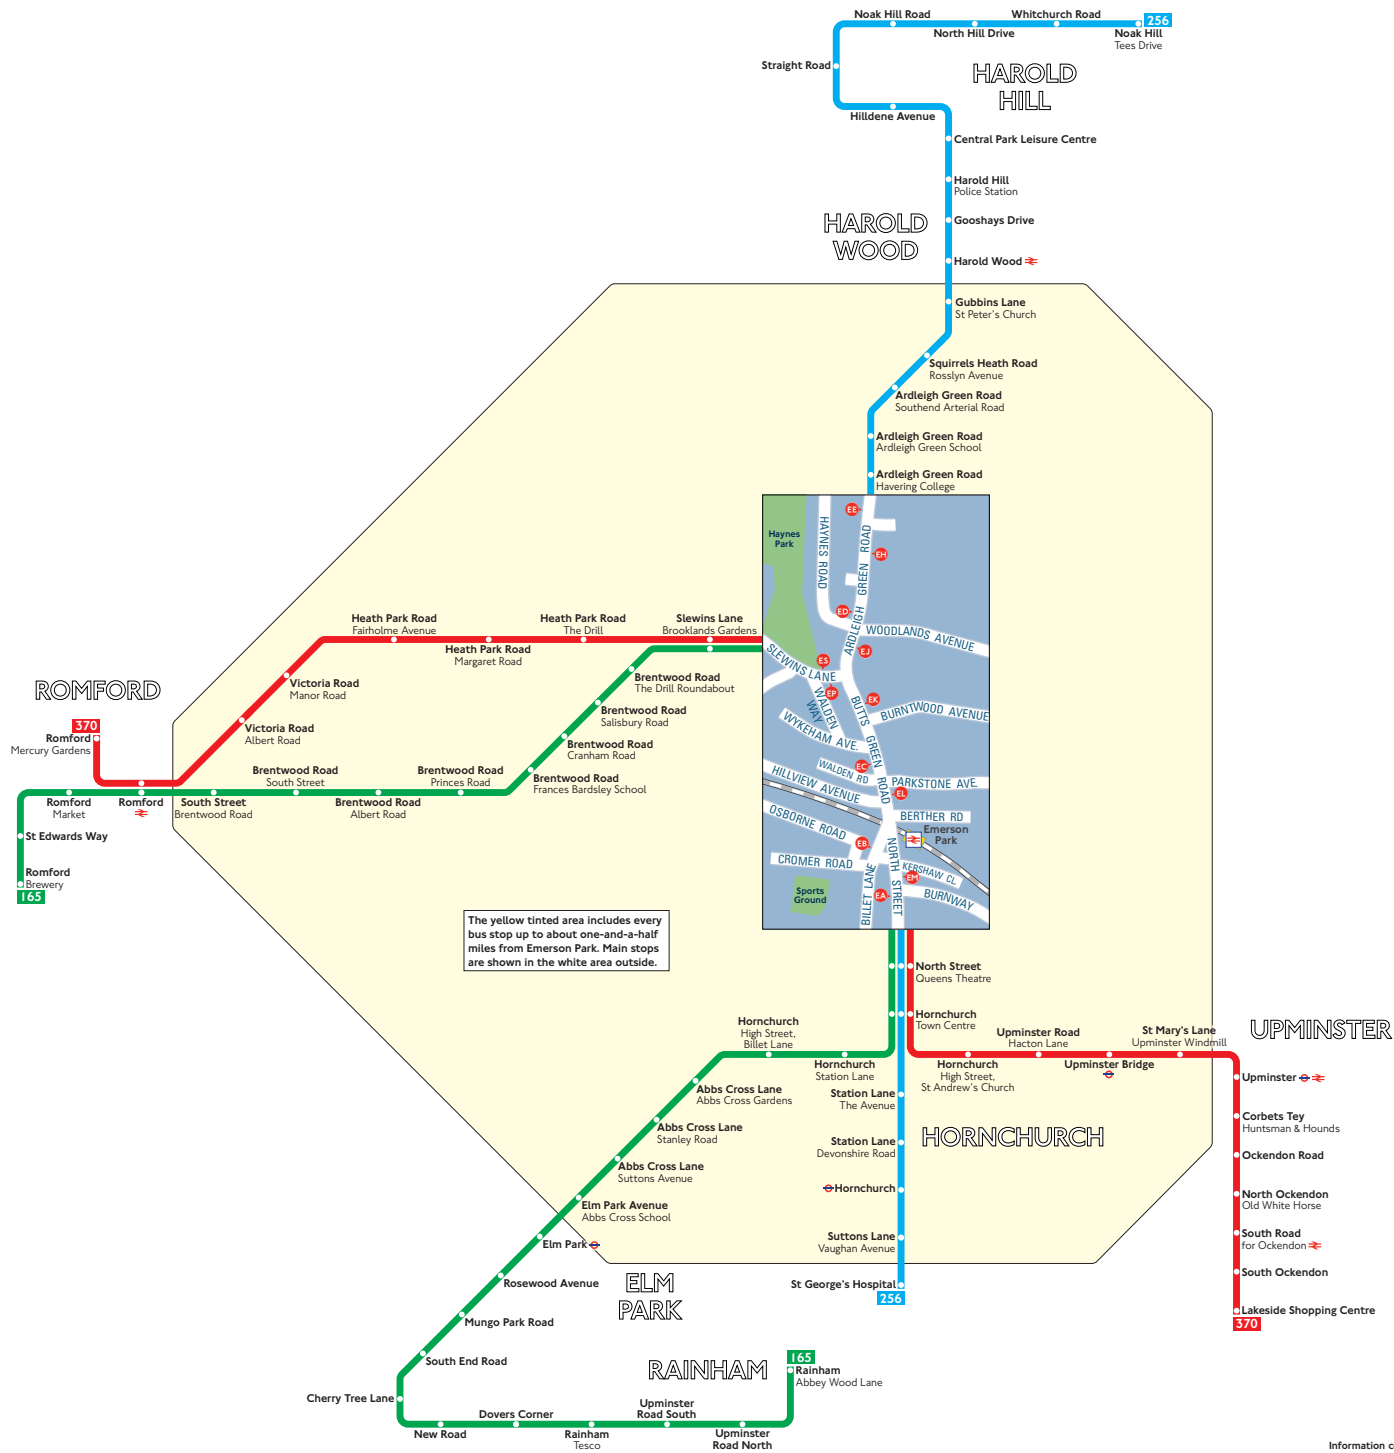

Buses from Emerson Park

Key

- Connections with Underground
- Connections with National Rail

A

Red discs show the bus stop you need for your chosen bus service. The disc **A** appears on the top of the bus stop in the street (see map of town centre in centre of diagram).

Route finder

Day buses

Bus route	Towards	Bus stops
165	Rainham	EA EL EH ES
	Romford	EA EB EC EP
256	Noak Hill	EA EB EC ED EE
	St. George's Hospital	EH EI EK EL EM
370	Lakeside Shopping Centre	EK EL EH ES
	Romford	EA EB EC EP