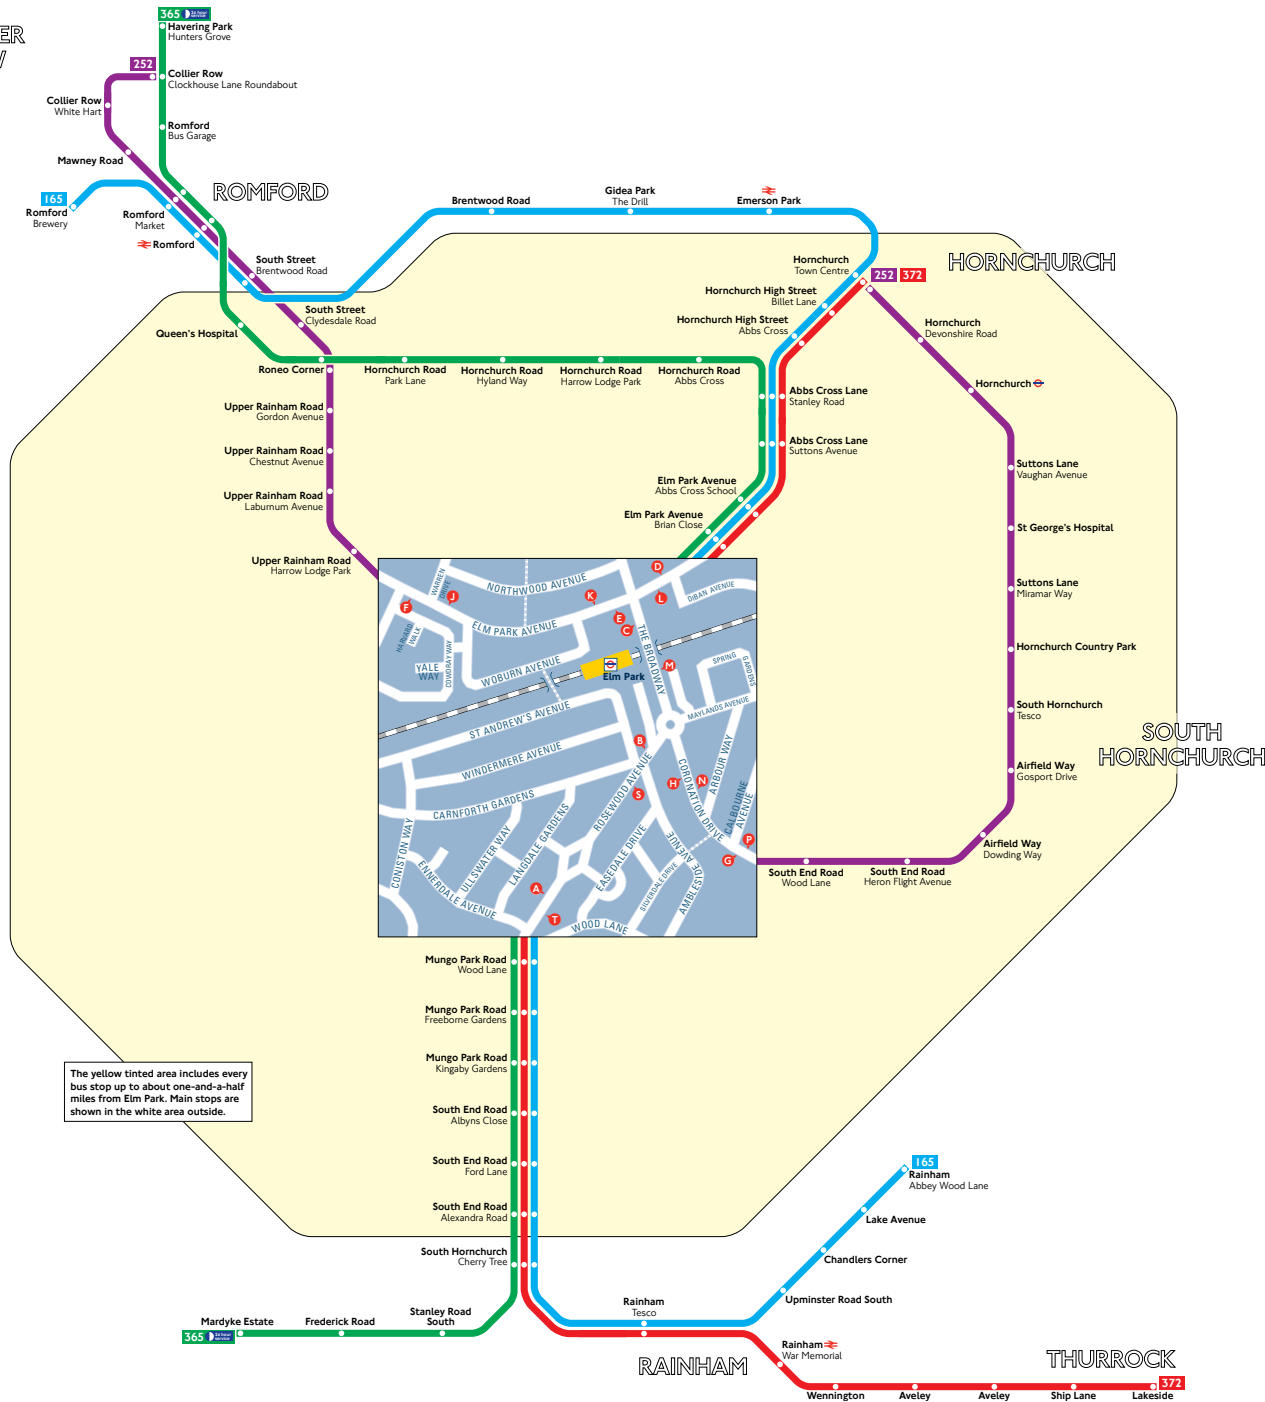

Buses from Elm Park

COLLIER ROW

Route finder

Day buses including 24-hour services

Bus route	Towards	Bus stops
165	Rainham	L M S T
	Romford	A B C D
252	Collier Row	E F G H
	Hornchurch	J K M N P
365	Havering Park	A B C D
	Mardyke Estate	L M S T
372	Hornchurch	A B C D
	Lakeside Shopping Centre	L M S T