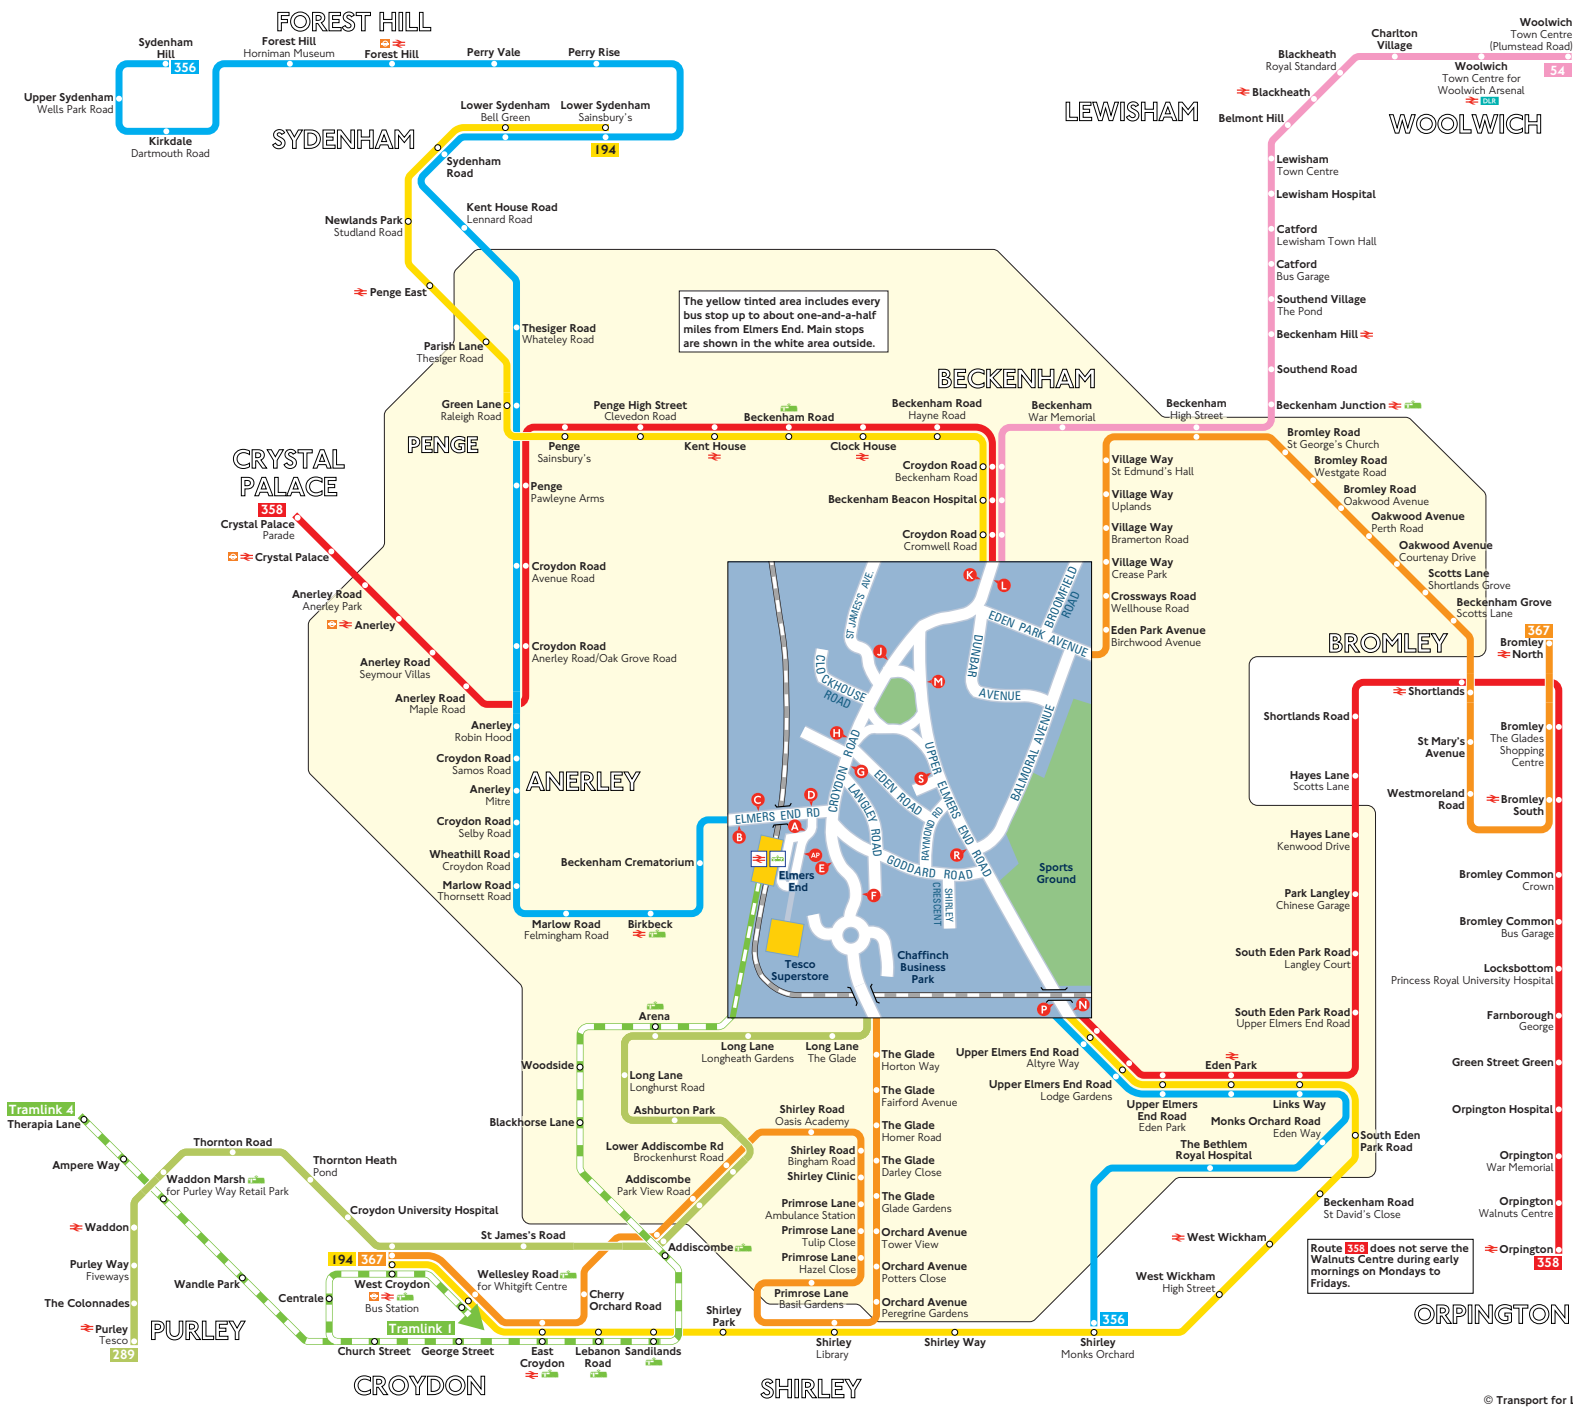

# Buses from Elmers End

### Key

- Connections with London Overground
- Connections with National Rail
- DLR Connections with Docklands Light Railway
- Connections with Tramlink
- Mondays to Saturdays except evenings

**A** Red discs show the bus stop you need for your chosen bus service. The disc appears on the top of the bus stop in the street (see map of town centre in centre of diagram).

### Route finder

#### Trams

Tram route	Towards	Tram stop
1	Croydon	Tram stop
4	Therapia Lane +	Tram stop

Route 358 does not serve the Walnuts Centre during early mornings on Mondays to Fridays.