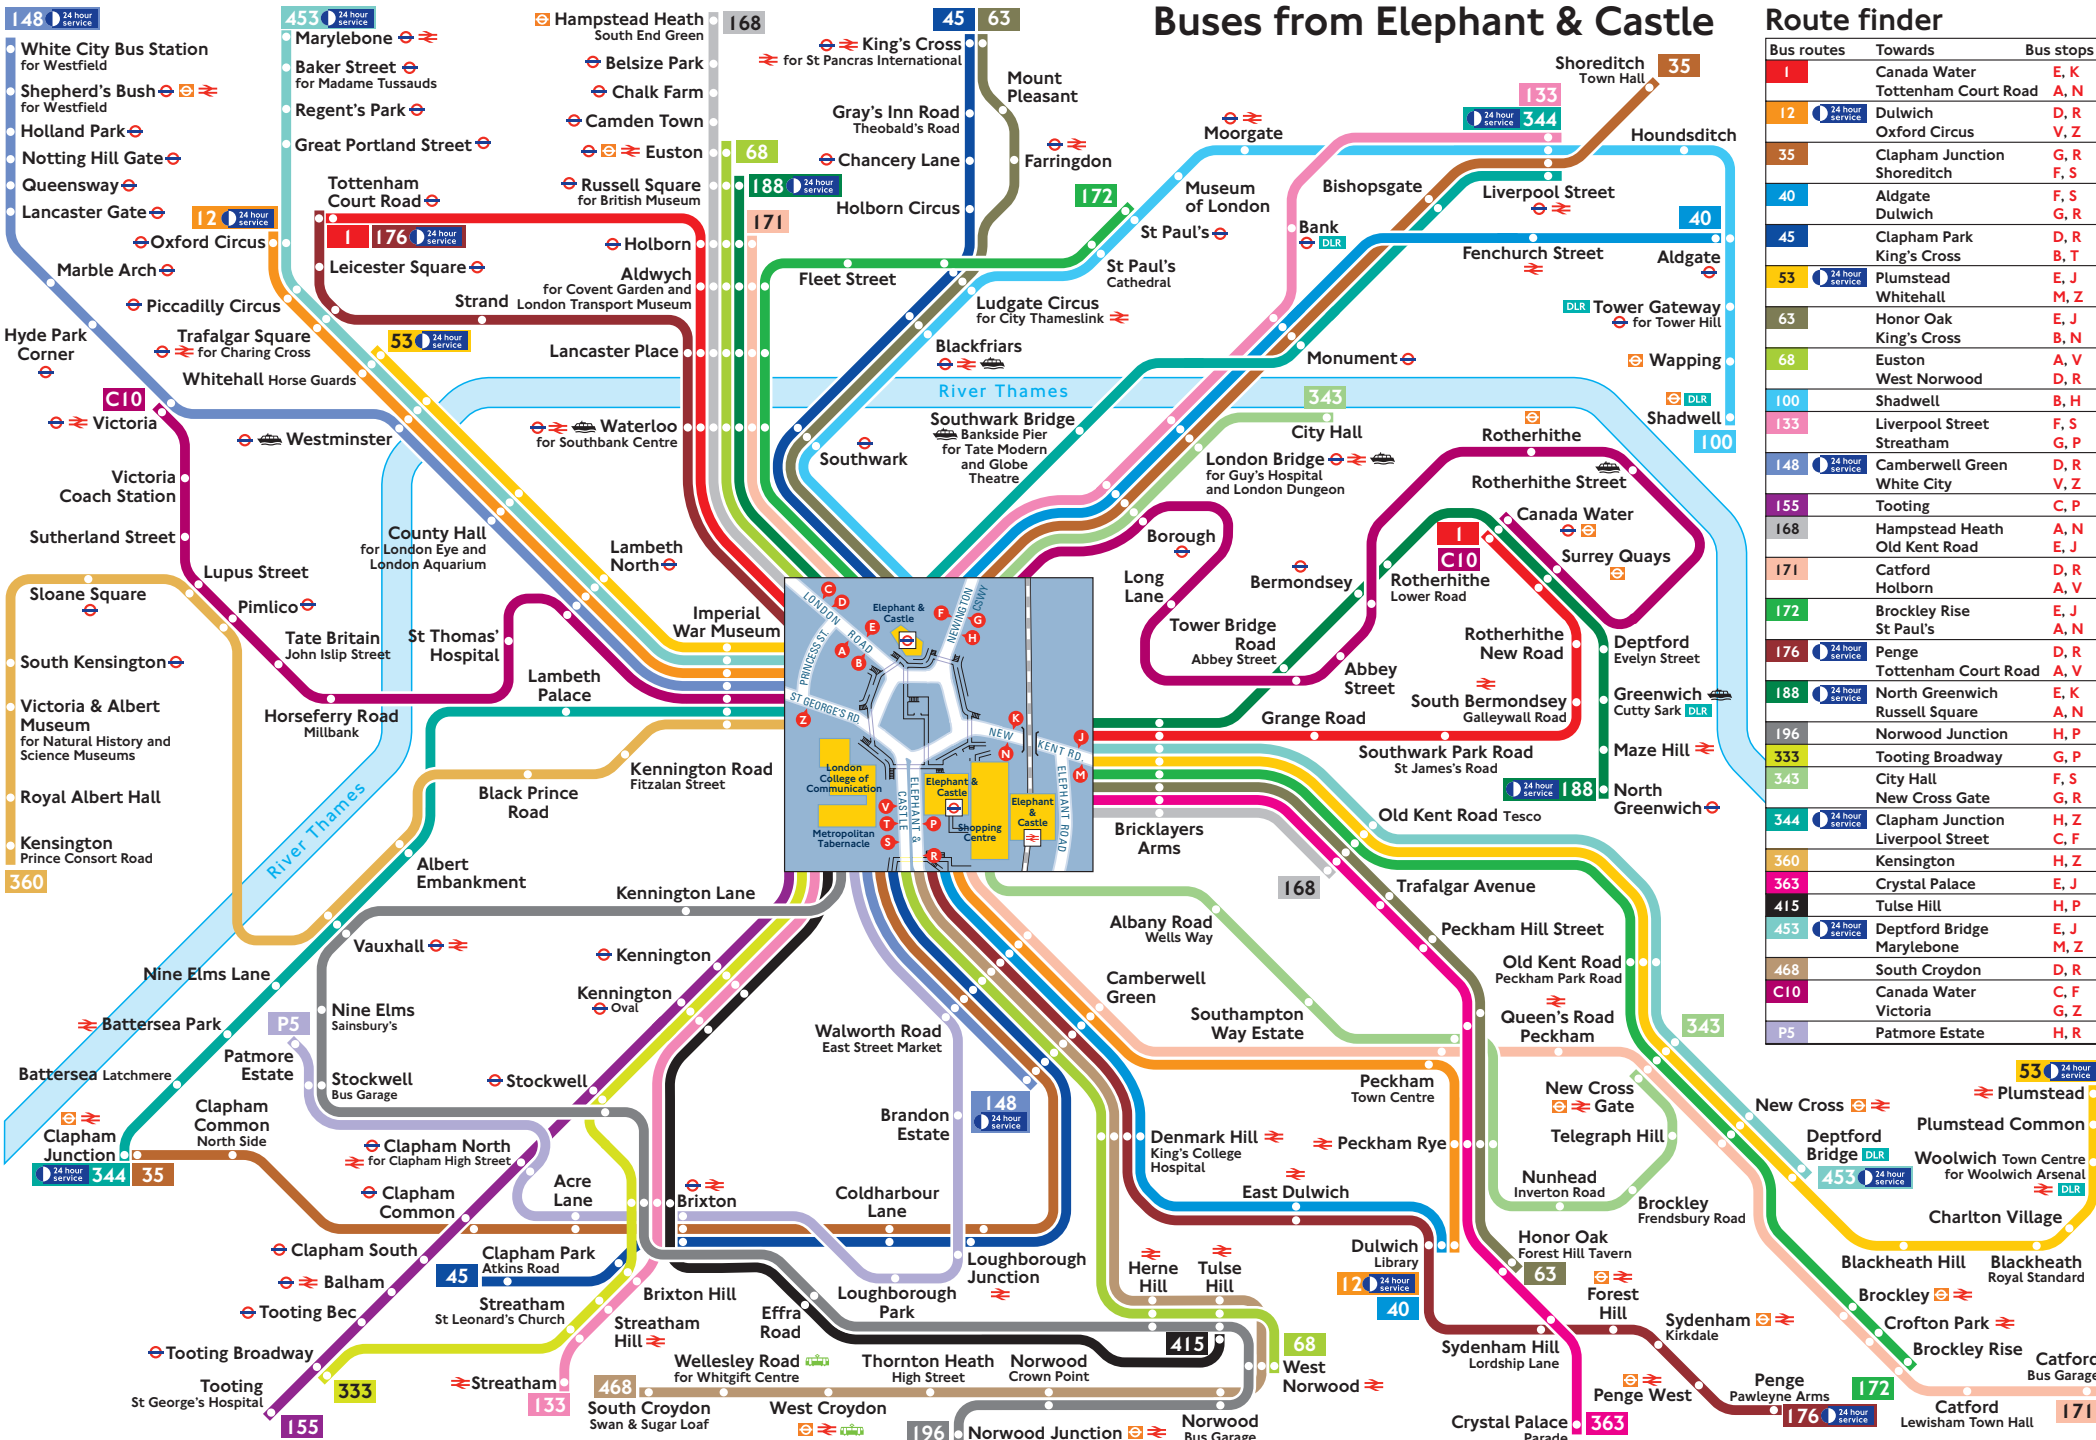

Buses from Elephant & Castle

Route finder

Bus routes	Towards	Bus stops
1	Canada Water	E, K
	Tottenham Court Road	A, N
12	Dulwich	D, R
	Oxford Circus	V, Z
35	Clapham Junction	G, R
	Shoreditch	F, S
40	Aldgate	F, S
	Dulwich	G, R
45	Clapham Park	D, R
	King's Cross	B, T
53	Plumstead	E, J
	Whitehall	M, Z
63	Honor Oak	E, J
	King's Cross	B, N
68	Euston	A, V
	West Norwood	D, R
100	Shadwell	B, H
133	Liverpool Street	F, S
	Streatham	G, P
148	Camberwell Green	D, R
	White City	V, Z
155	Tooting	C, P
168	Hampstead Heath	A, N
	Old Kent Road	E, J
171	Catford	D, R
	Holborn	A, V
172	Brockley Rise	E, J
	St Paul's	A, N
176	Penge	D, R
	Tottenham Court Road	A, V
188	North Greenwich	E, K
	Russell Square	A, N
196	Norwood Junction	H, P
333	Tooting Broadway	G, P
343	City Hall	F, S
	New Cross Gate	G, R
344	Clapham Junction	H, Z
	Liverpool Street	C, F
360	Kensington	H, Z
363	Crystal Palace	E, J
415	Tulse Hill	H, P
453	Deptford Bridge	E, J
	Marylebone	M, Z
468	South Croydon	D, R
C10	Canada Water	C, F
	Victoria	G, Z
P5	Patmore Estate	H, R