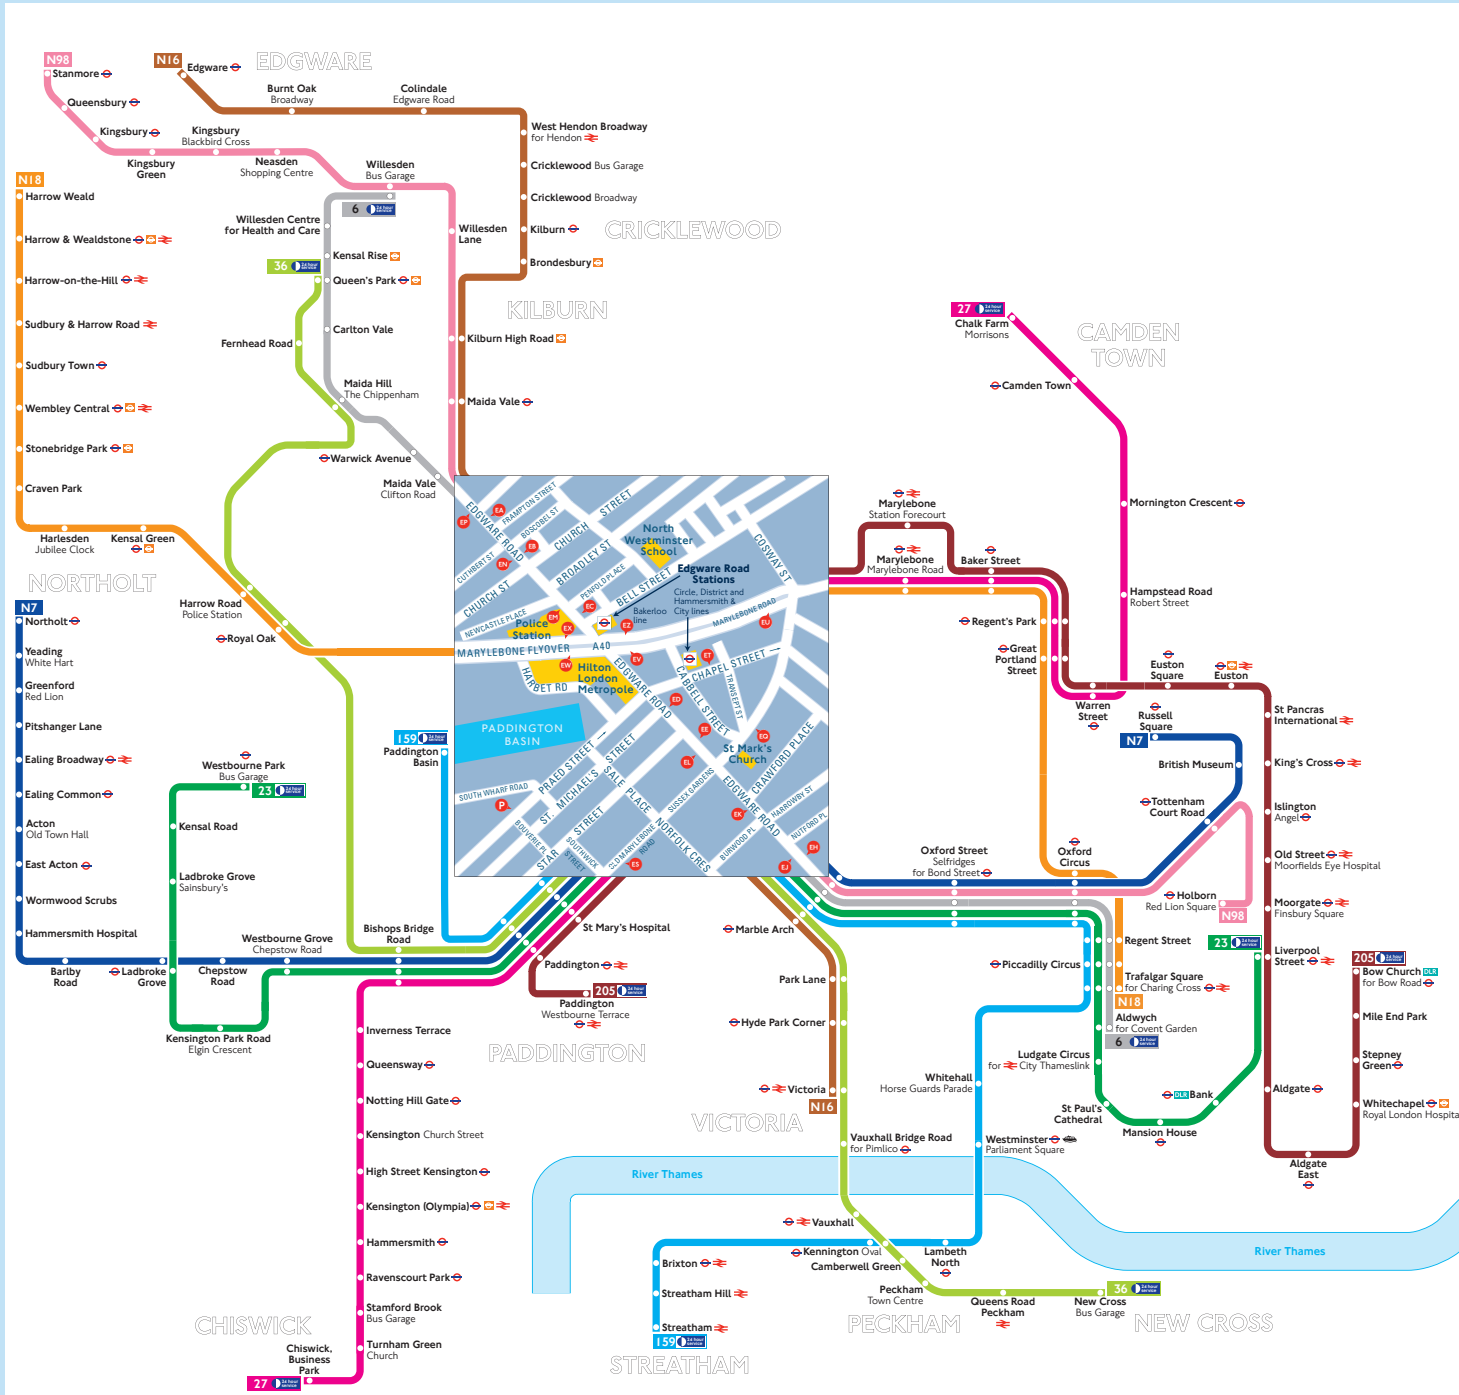

Night buses from Edgware Road

Route finder

Night buses including 24-hour services

Bus route	Towards	Bus stops
6	Aldwych	EA EB EC EE EH
	Willesden	EL EL EM EN EP
23	Liverpool Street	ES EH P
	Westbourne Park	EK ES
27	Chalk Farm	ET P
	Chiswick	EQ ES
36	New Cross	ED EH P
	Queen's Park	EK ES
159	Paddington Basin	EK ES
	Streatham	ES EH P
N7	Northolt	EK ES
	Russell Square	ES EH P
N16	Edgware	EL EL EM EN EP
	Victoria	EA EB EC ED EH
N18	Harrow Weald	EU EV EW
	Trafalgar Square	EK EZ
N98	Holborn	EA EB EC EE EH
	Stanmore	EL EL EM EN EP
N205	Bow	ET P
	Paddington	EQ ES

Day buses

For day bus information, please see separate poster