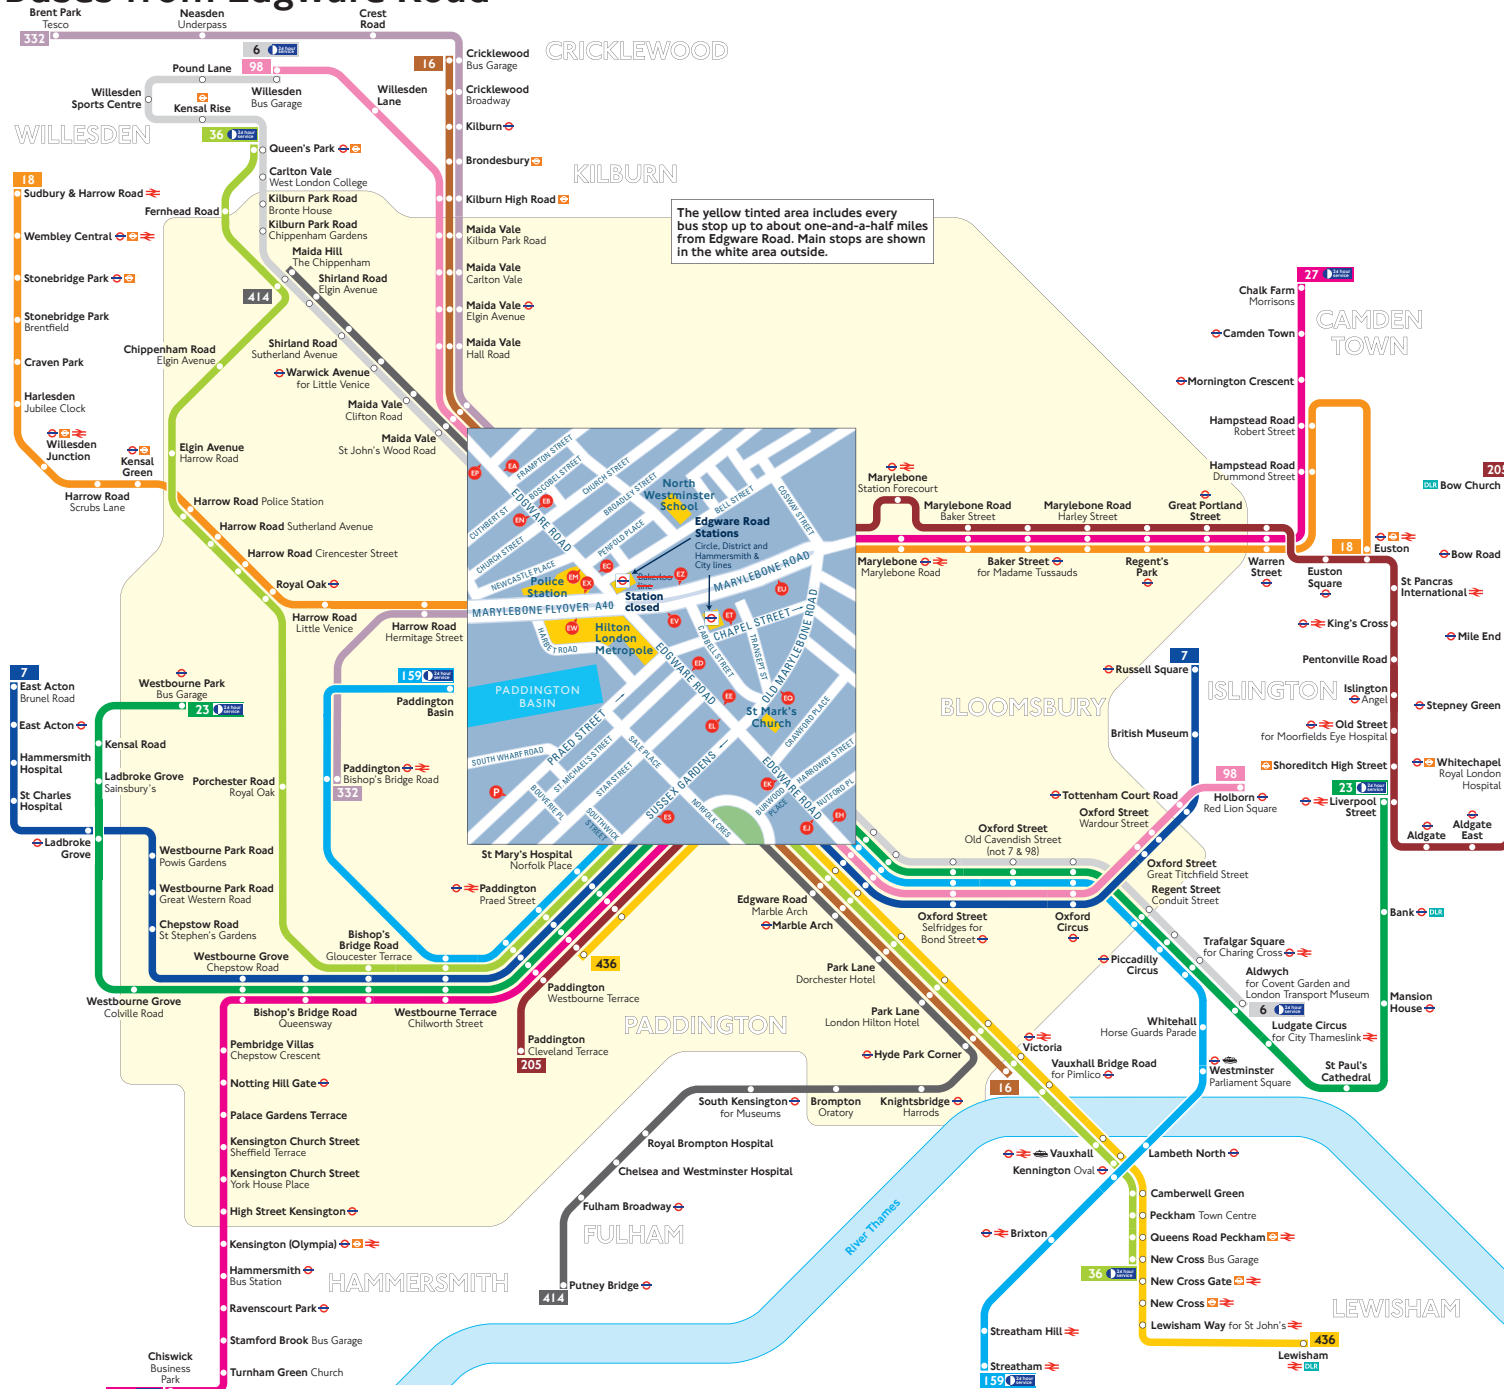

# Buses from Edgware Road

## Route finder

### Day buses including 24-hour services

Bus route	Towards	Bus stops
6	Aldwych	EA EB EC EE EH
	Willesden	EJ EL EM EN EP
7	East Acton	EK ES
	Russell Square	EE EH P
16	Cricklewood	EE EL EH EN EP
	Victoria	EA EB EC ED EH
18	Euston	EX EZ
	Sudbury	EU EV EW
23	Liverpool Street	EE EH P
	Westbourne Park	EK ES
27	Chalk Farm	ET P
	Chiswick	EG ES
36	New Cross	ED EH P
	Queen's Park	EK ES
98	Holborn	EA EB EC EE EH
	Willesden	EJ EL EM EN EP
159	Paddington Basin	EK ES
	Streatham	EE EH P
205	Bow Church	ET P
	Paddington	EG ES
332	Brent Park	EM EN EP P
	Paddington	EA EB EC EV
414	Maida Hill	EJ EL EM EN EP
	Putney Bridge	EA EB EC ED EH
436	Lewisham	ED EH P
	Paddington	EK ES

### Night buses

For night bus information, please see separate poster