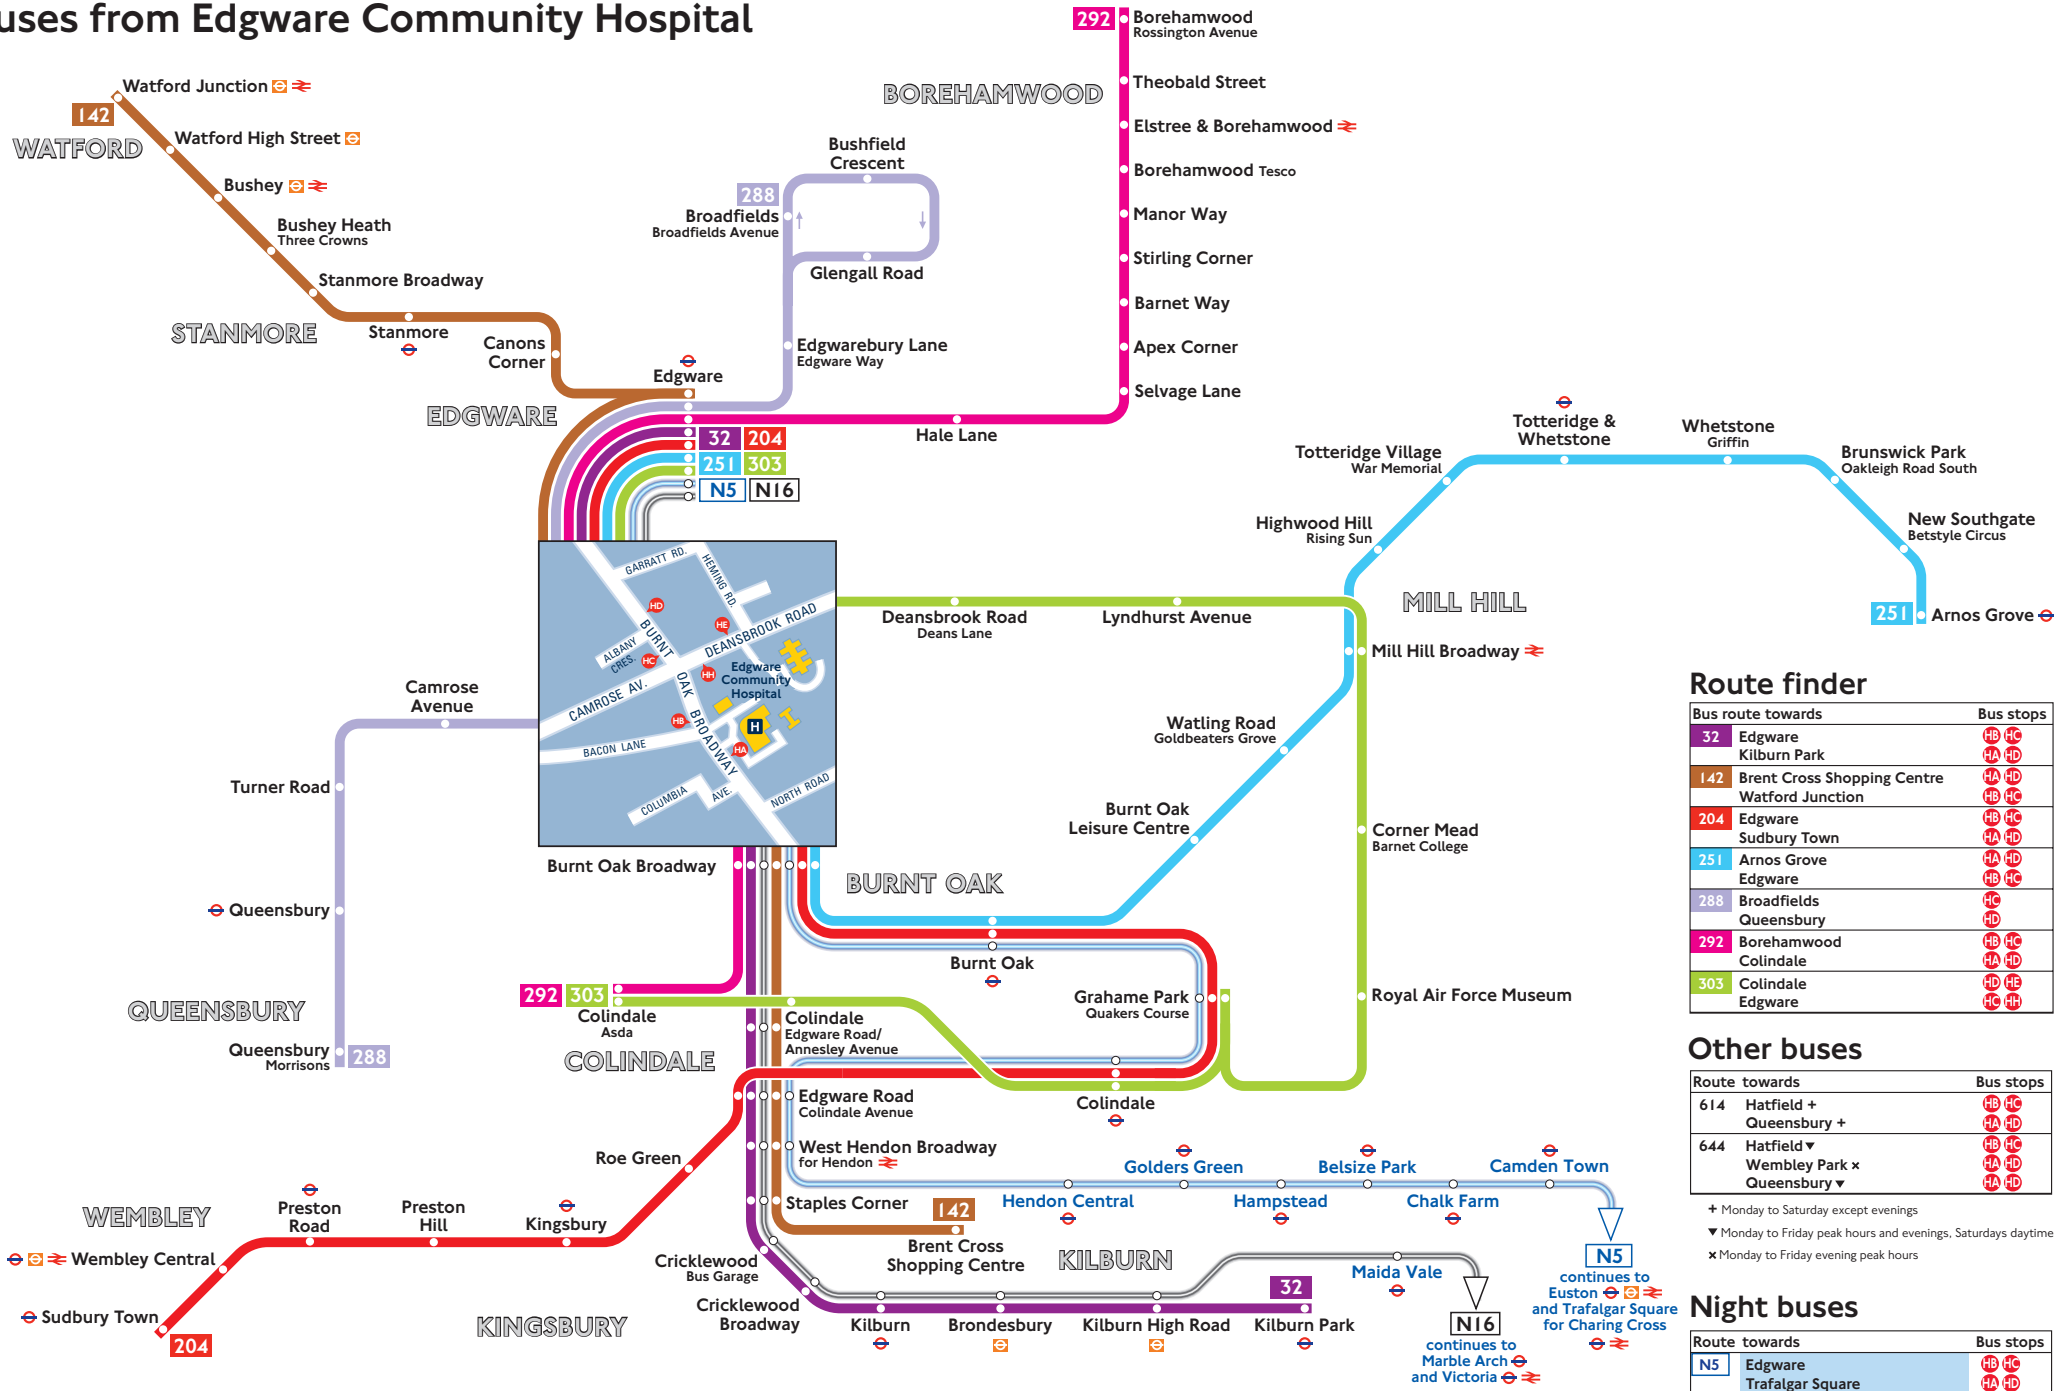

Buses from Edgware Community Hospital

Route finder

Bus route towards	Bus stops
32 Edgware Kilburn Park	HB HC HA HD
142 Brent Cross Shopping Centre Watford Junction	HB HD HB HC
204 Edgware Sudbury Town	HB HC HA HD
251 Arnos Grove Edgware	HA HD HB HC
288 Broadfields Queensbury	HC HD
292 Borehamwood Colindale	HB HC HA HD
303 Colindale Edgware	HD HB HC HA

Other buses

Route towards	Bus stops
614 Hatfield + Queensbury +	HB HC HA HD
644 Hatfield v Wembley Park x Queensbury v	HB HC HA HD HA HD

+ Monday to Saturday except evenings
 v Monday to Friday peak hours and evenings, Saturdays daytime
 x Monday to Friday evening peak hours

Night buses

Route towards	Bus stops
N5 Edgware Trafalgar Square	HB HC HA HD
N16 Edgware Victoria	HB HC HA HD