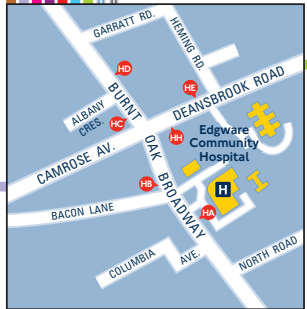

Buses from Edgware Community Hospital

Route finder

Bus route towards	Bus stops
32 Edgware Kilburn Park	HB HC HA HD
142 Brent Cross Shopping Centre Watford Junction	HB HD HB HC
204 Edgware Sudbury Town	HB HC HA HD
251 Arnos Grove Edgware	HA HD HB HC
288 Broadfields Queensbury	HC HD
292 Borehamwood Colindale	HB HC HA HD
303 Colindale Edgware	HD HB HC HA

Other buses

Route towards	Bus stops
614 Hatfield + Queensbury +	HB HC HA HD
644 Hatfield v Wembley Park x Queensbury v	HB HC HA HD HA HD

+ Monday to Saturday except evenings
 v Monday to Friday peak hours and evenings, Saturdays daytime
 x Monday to Friday evening peak hours

Night buses

Route towards	Bus stops
N5 Edgware Trafalgar Square	HB HC HA HD
N16 Edgware Victoria	HB HC HA HD