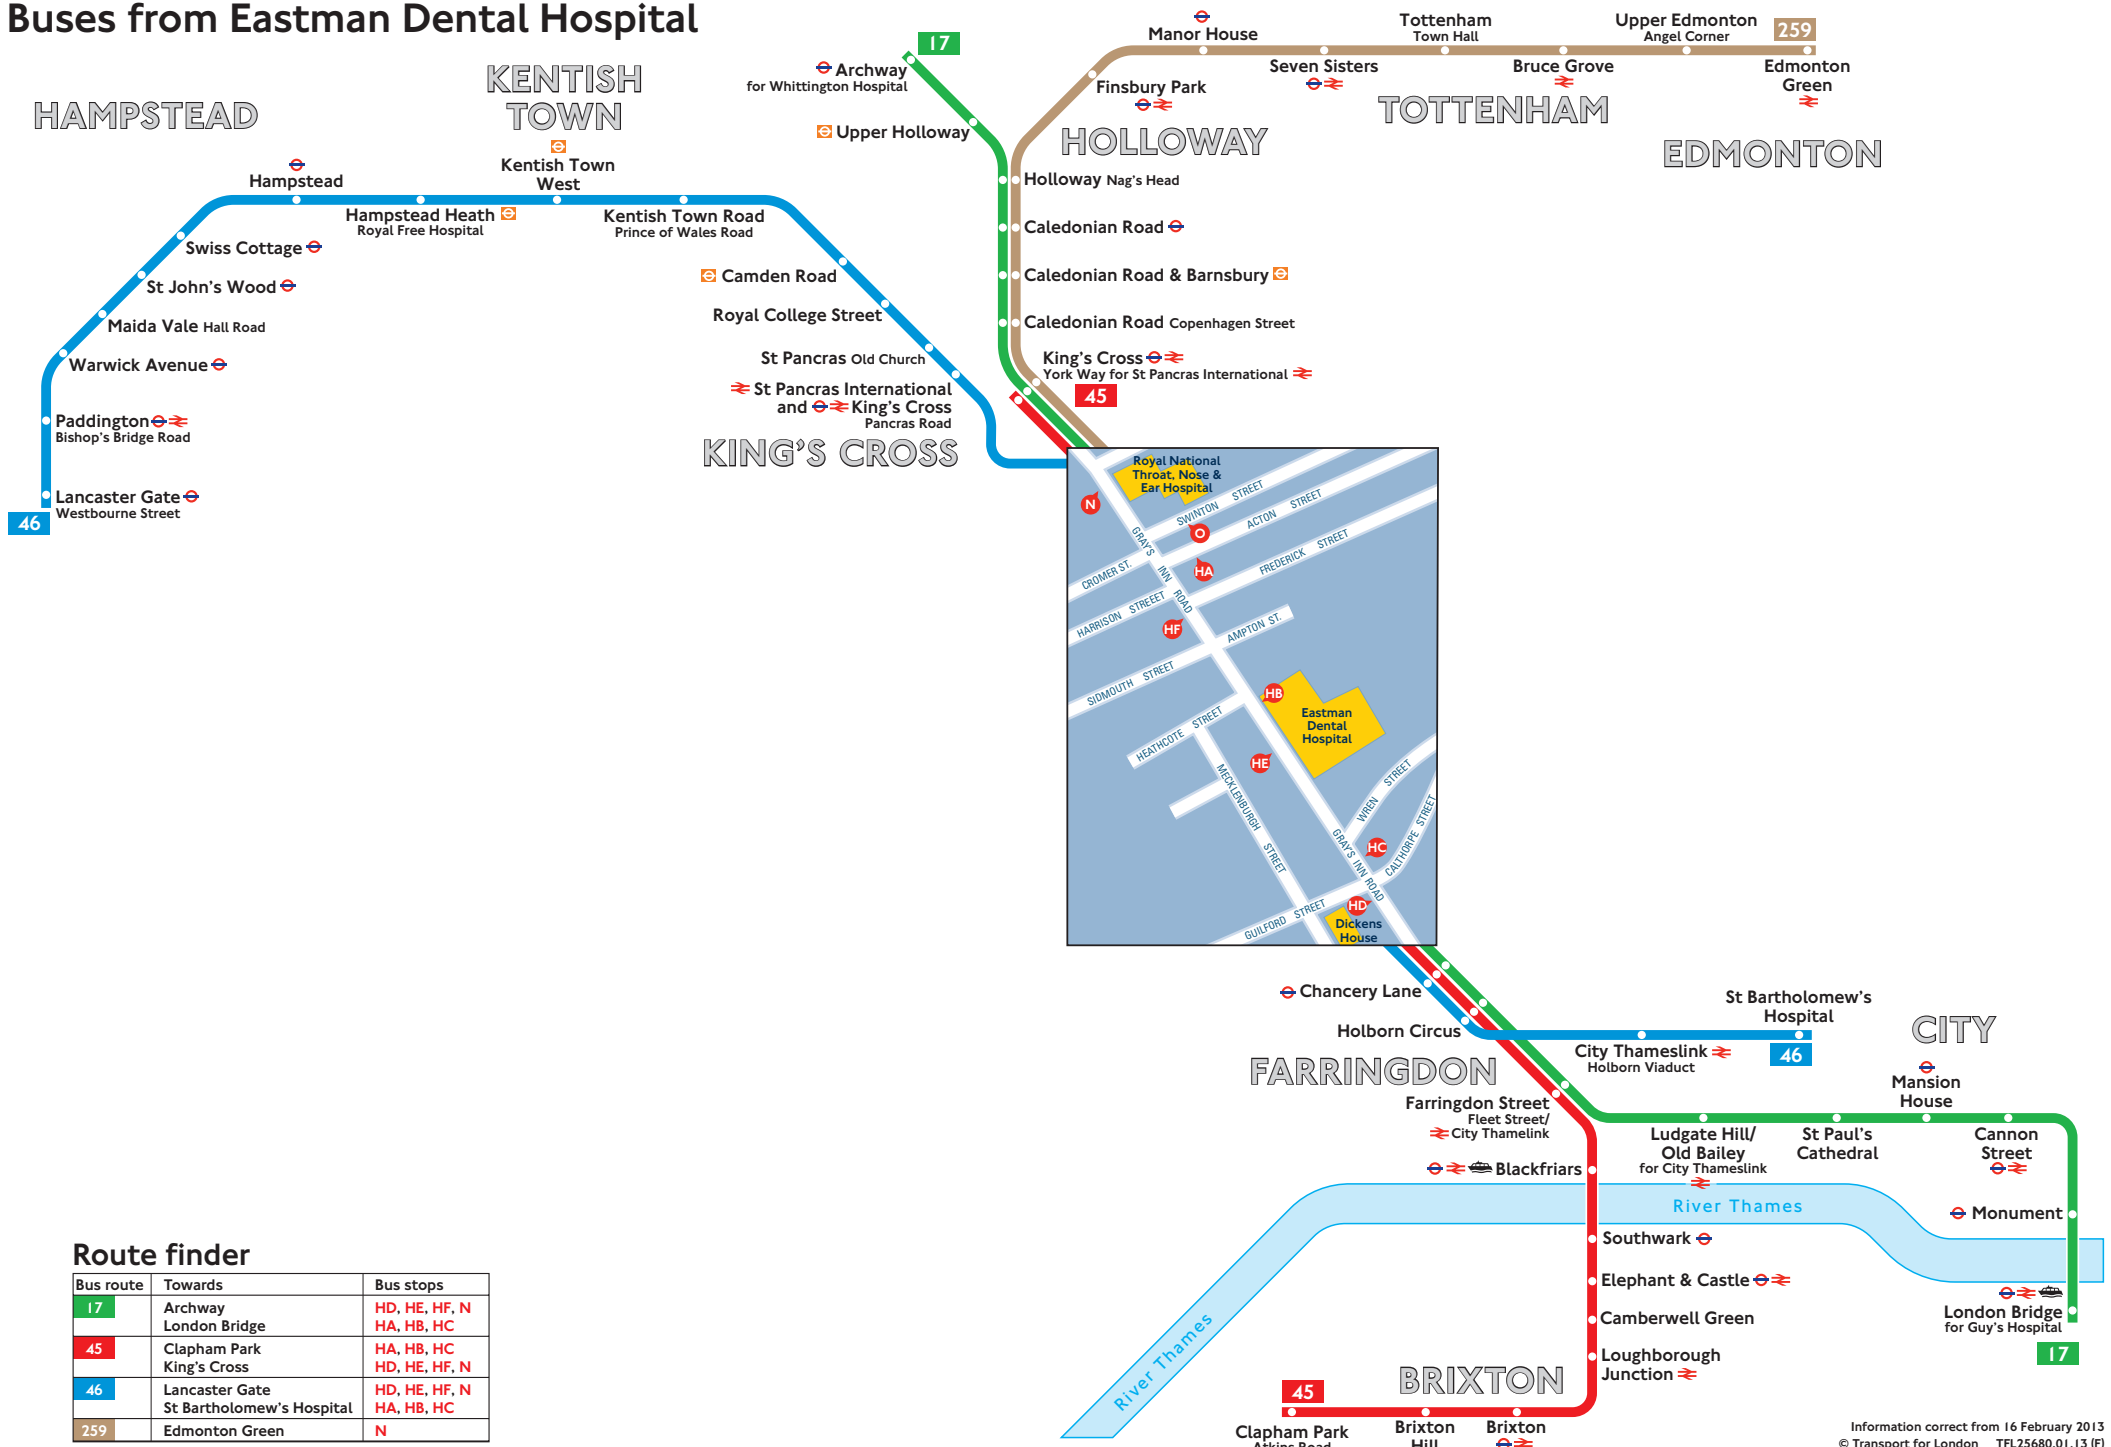

Buses from Eastman Dental Hospital

Route finder

| Bus route | Towards | Bus stops |
|-----------|---|-----------------------------|
| 17 | Archway London Bridge | HD, HE, HF, N HA, HB, HC |
| 45 | Clapham Park King's Cross | HA, HB, HC HD, HE, HF, N |
| 46 | Lancaster Gate St Bartholomew's Hospital | HD, HE, HF, N HA, HB, HC |
| 259 | Edmondson Green | N |