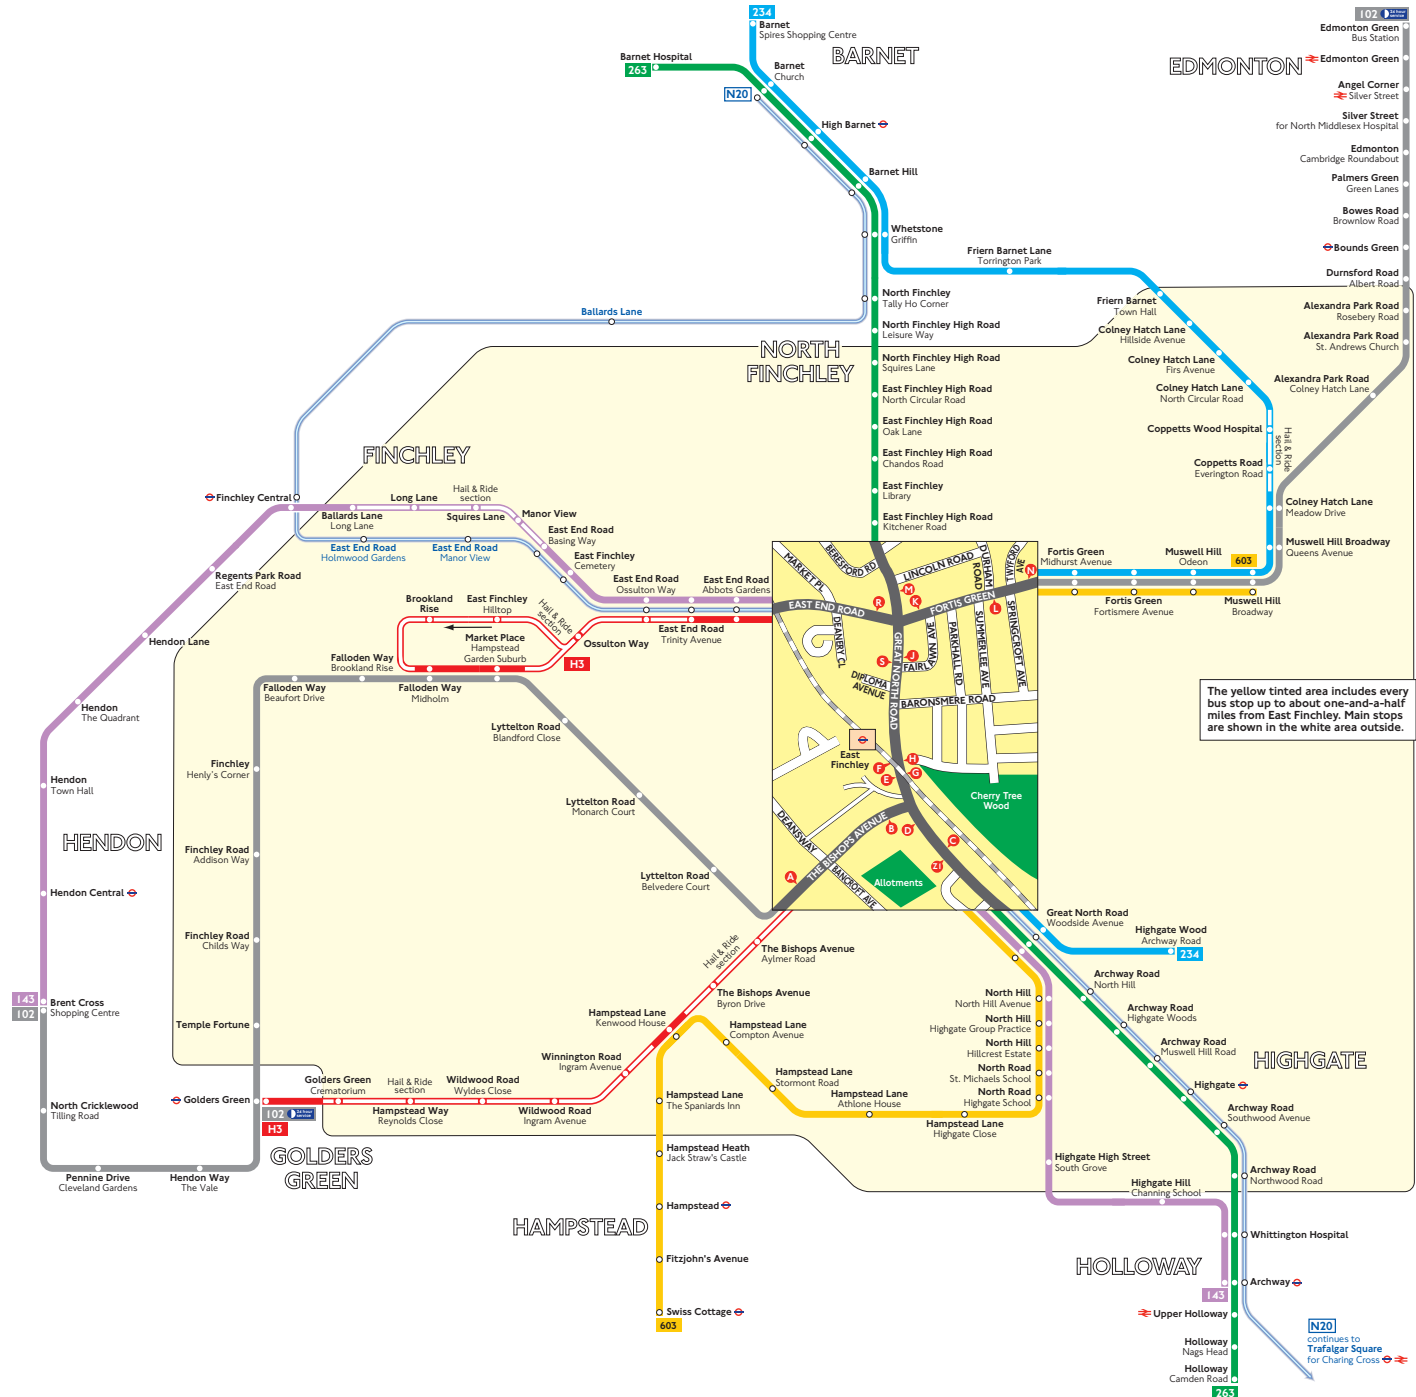

Buses from East Finchley

Route finder

Day buses including 24-hour routes

Bus route	Towards	Bus stops
102	Brent Cross	B H J L
24 hour service	Edmonton Green	A E K N
143	Golders Green	B H J L
234	Barnet	D E K N
	Highgate Wood	C G J L
263	Barnet Hospital	D F S
	Holloway	C G J M
603	Muswell Hill ✳	D E K N
	Swiss Cottage ✳	C G J L
H3	East Finchley +	A E S
	Golders Green +	B H J R

Night buses

Bus route	Towards	Bus stops
N20	Barnet	D E S
	Trafalgar Square	C G J R