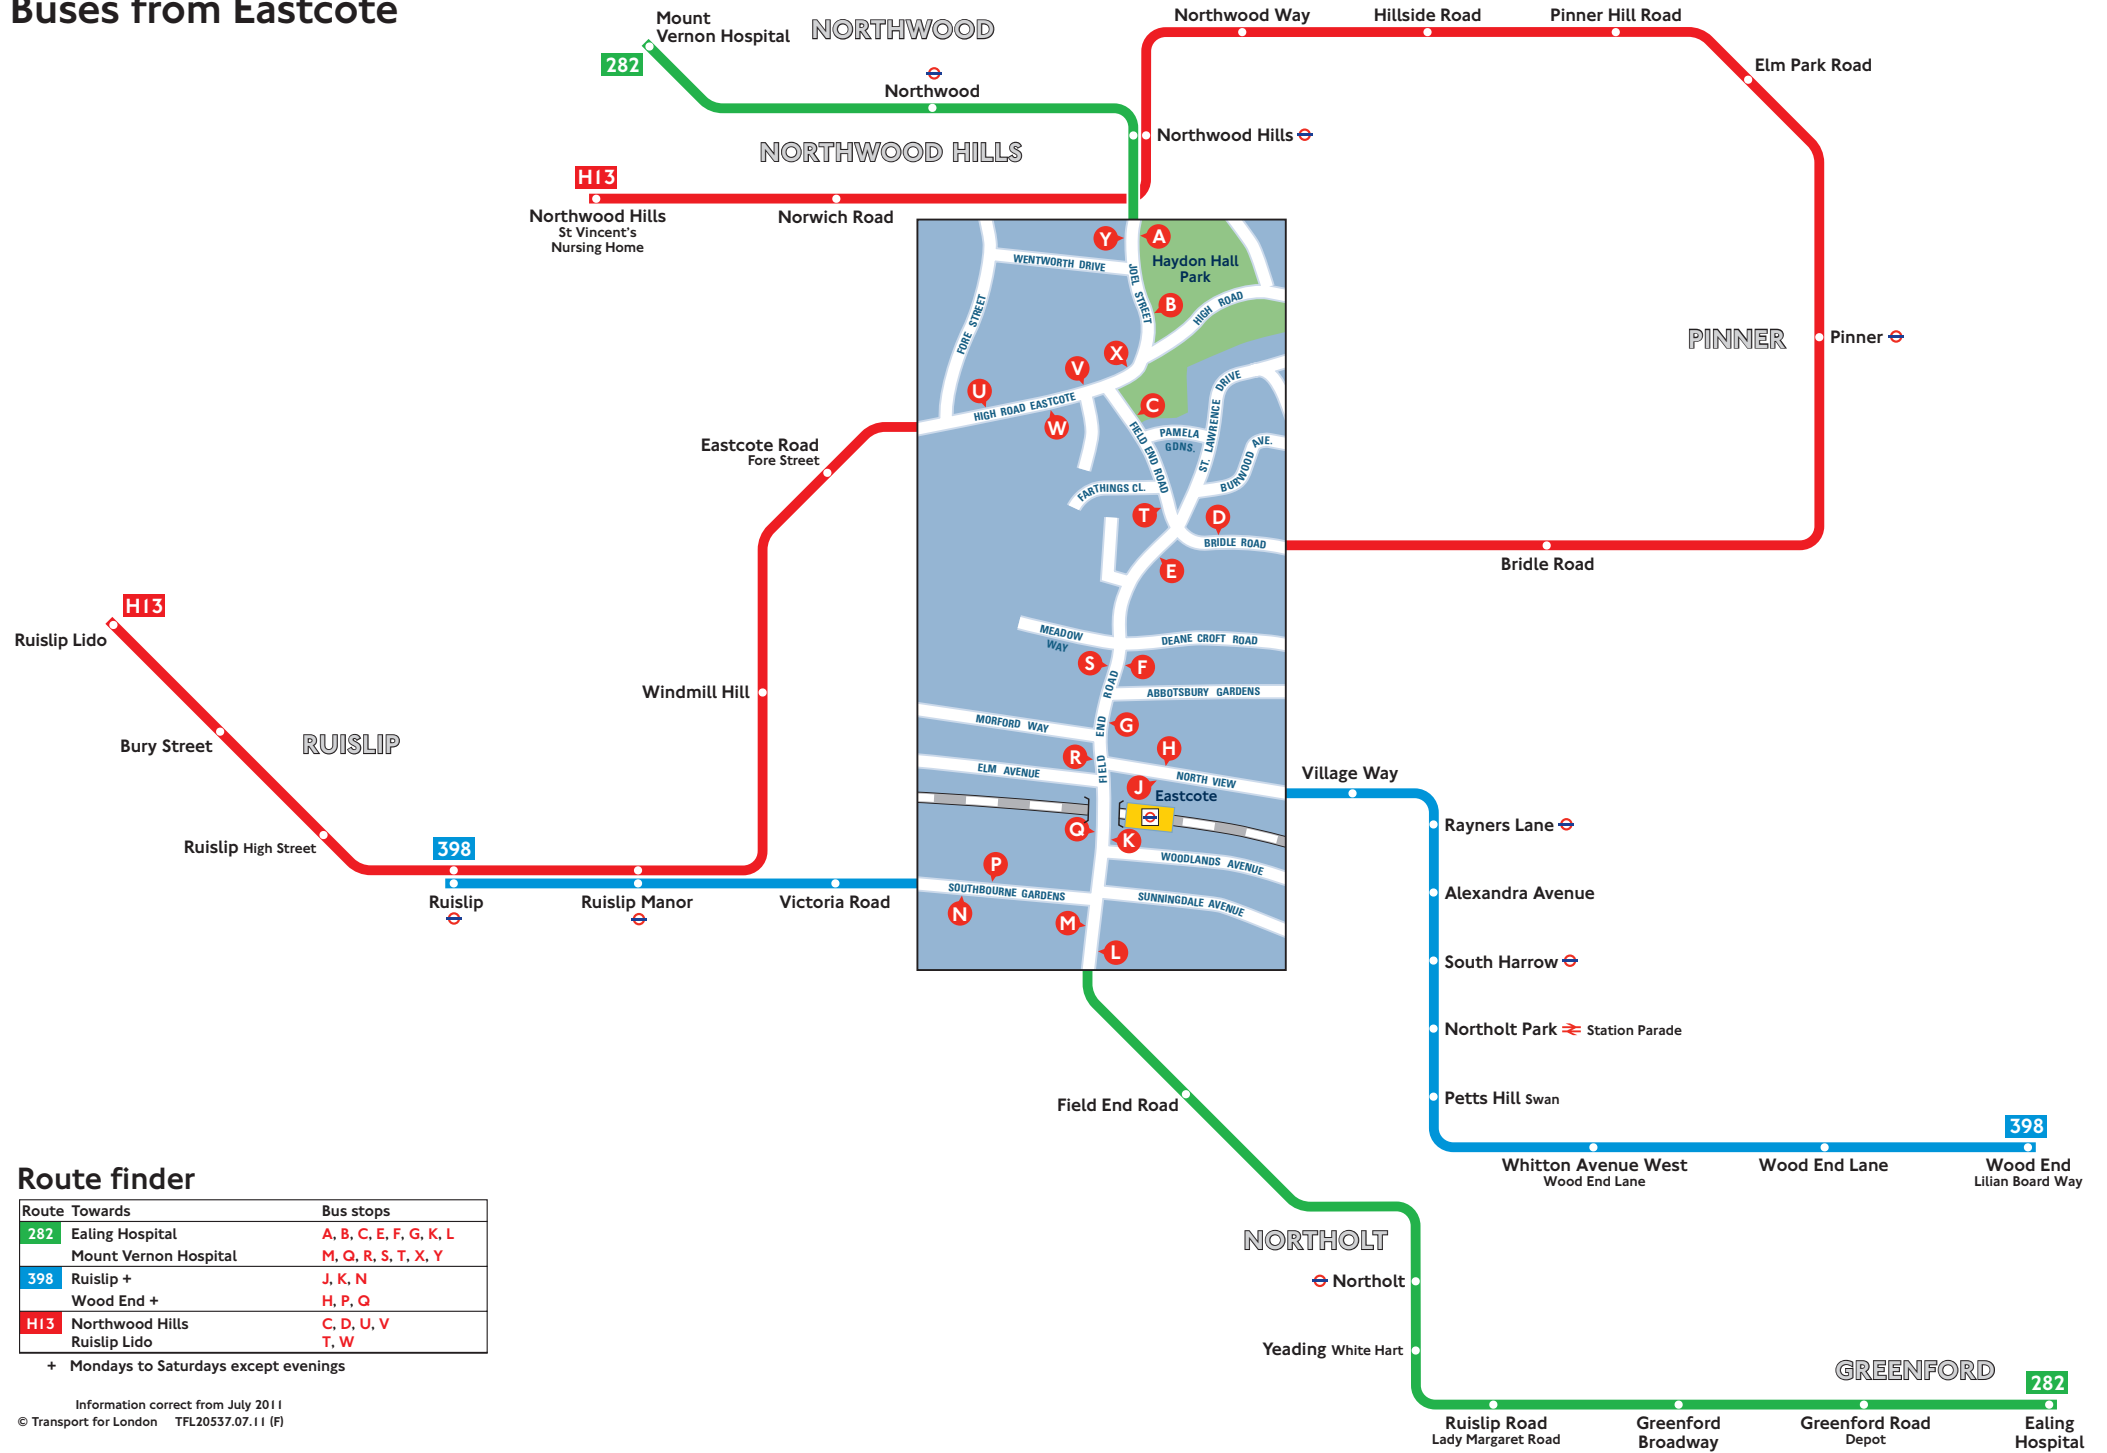

Buses from Eastcote

Route finder

Route	Towards	Bus stops
282	Ealing Hospital Mount Vernon Hospital	A, B, C, E, F, G, K, L M, Q, R, S, T, X, Y
398	Ruislip + Wood End +	J, K, N H, P, Q
H13	Northwood Hills Ruislip Lido	C, D, U, V T, W

+ Mondays to Saturdays except evenings

Information correct from July 2011

© Transport for London TFL20537.07.11 (F)