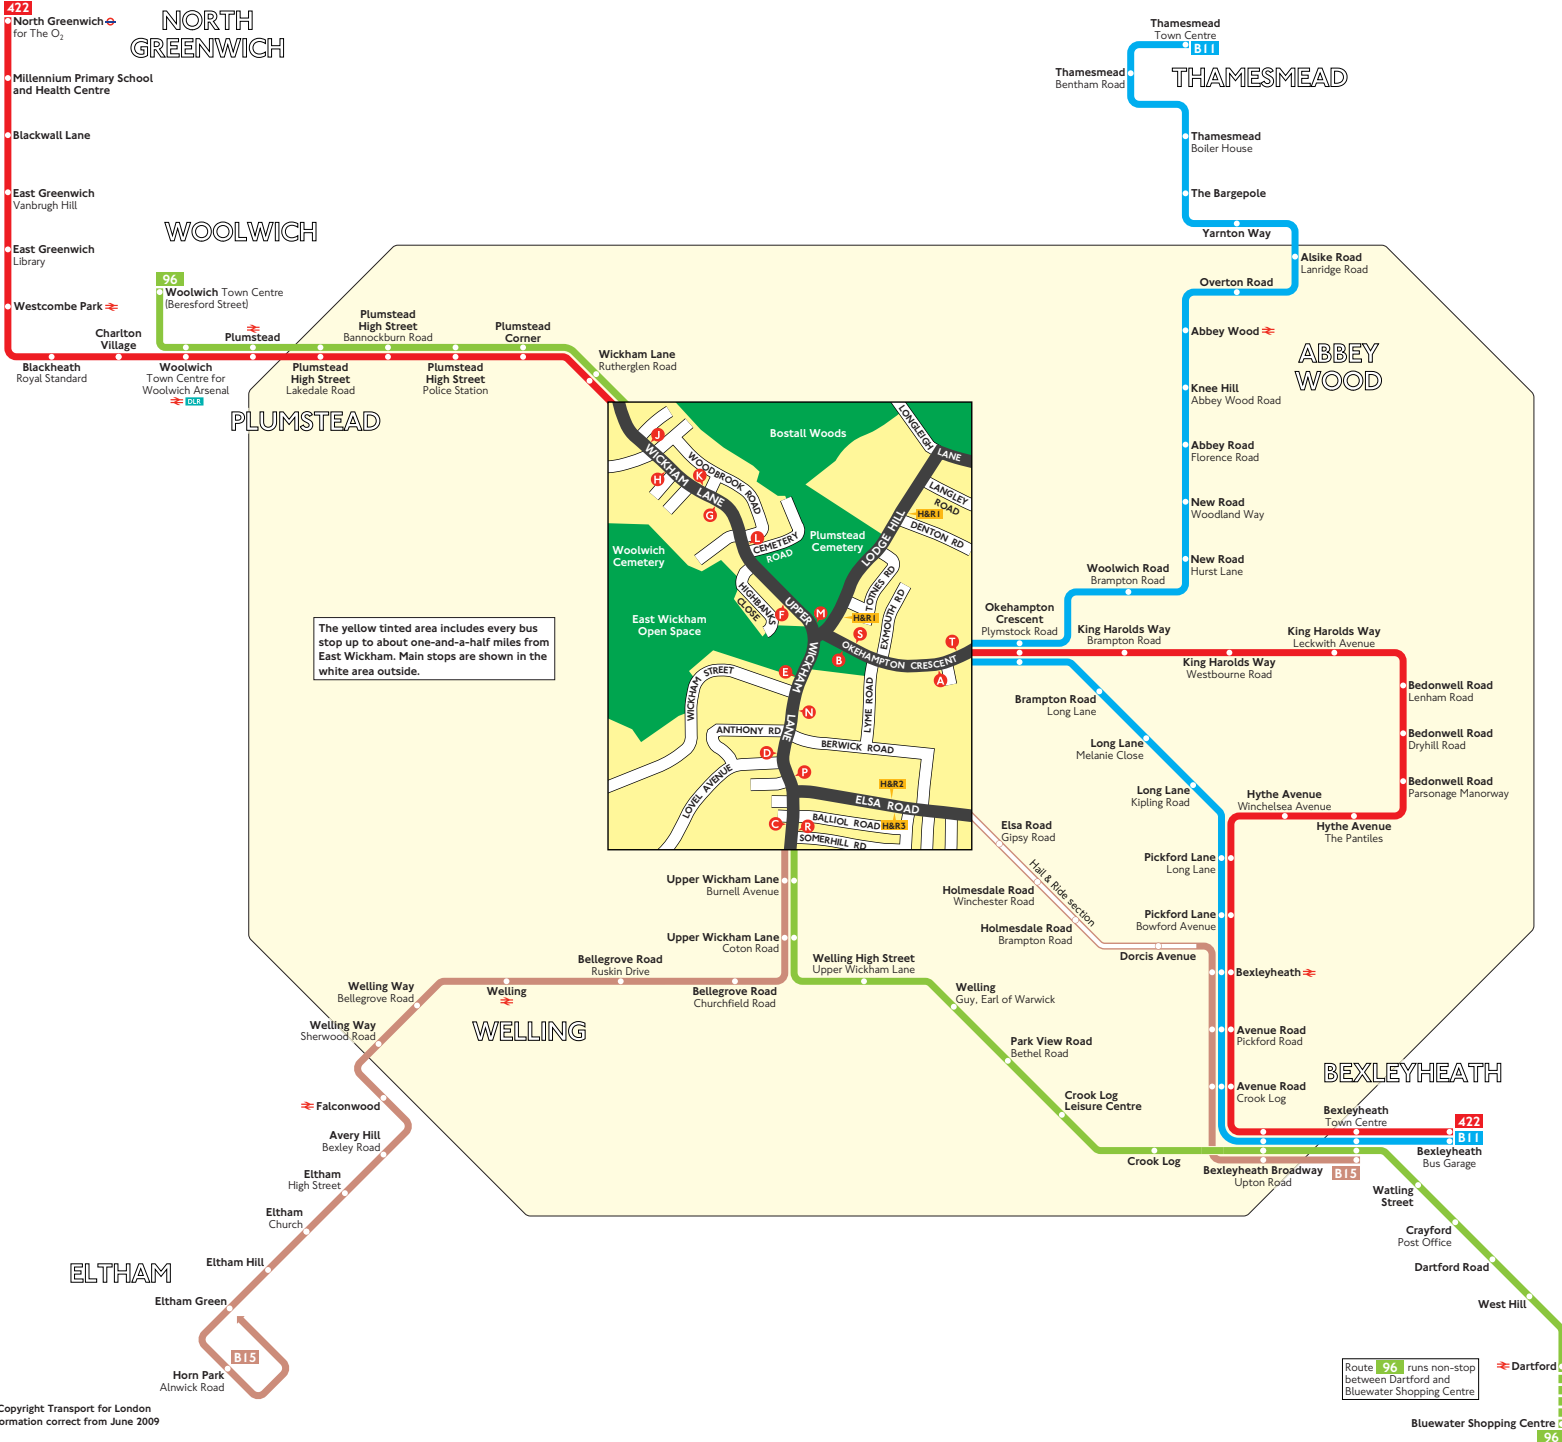

# Buses from East Wickham

**Key**

- Connections with Underground
- Connections with National Rail
- DLR Connections with Docklands Light Railway

Route B11 operates as Hail & Ride on the sections of roads marked H&R1 and route B15 on the sections of roads marked H&R2 and H&R3 on the map. Buses stop at any safe point along the road. There are no bus stops at these locations, but please indicate clearly to the driver when you wish to board or alight.

Red discs show the bus stop you need for your chosen bus service. The disc A appears on the top of the bus stop in the street (see map of town centre in centre of diagram).

## Route finder

### Day buses

Bus route	Towards	Bus stops
96	Bluewater	J K L M N P R
	Woolwich	C D E F G H
422	Bexleyheath	J K L M S T
	North Greenwich	A B F G H
B11	Bexleyheath	H&R1 S T
	Thamesmead	H&R1 S T
B15	Bexleyheath	H&R2 C
	Horn Park	H&R3 R