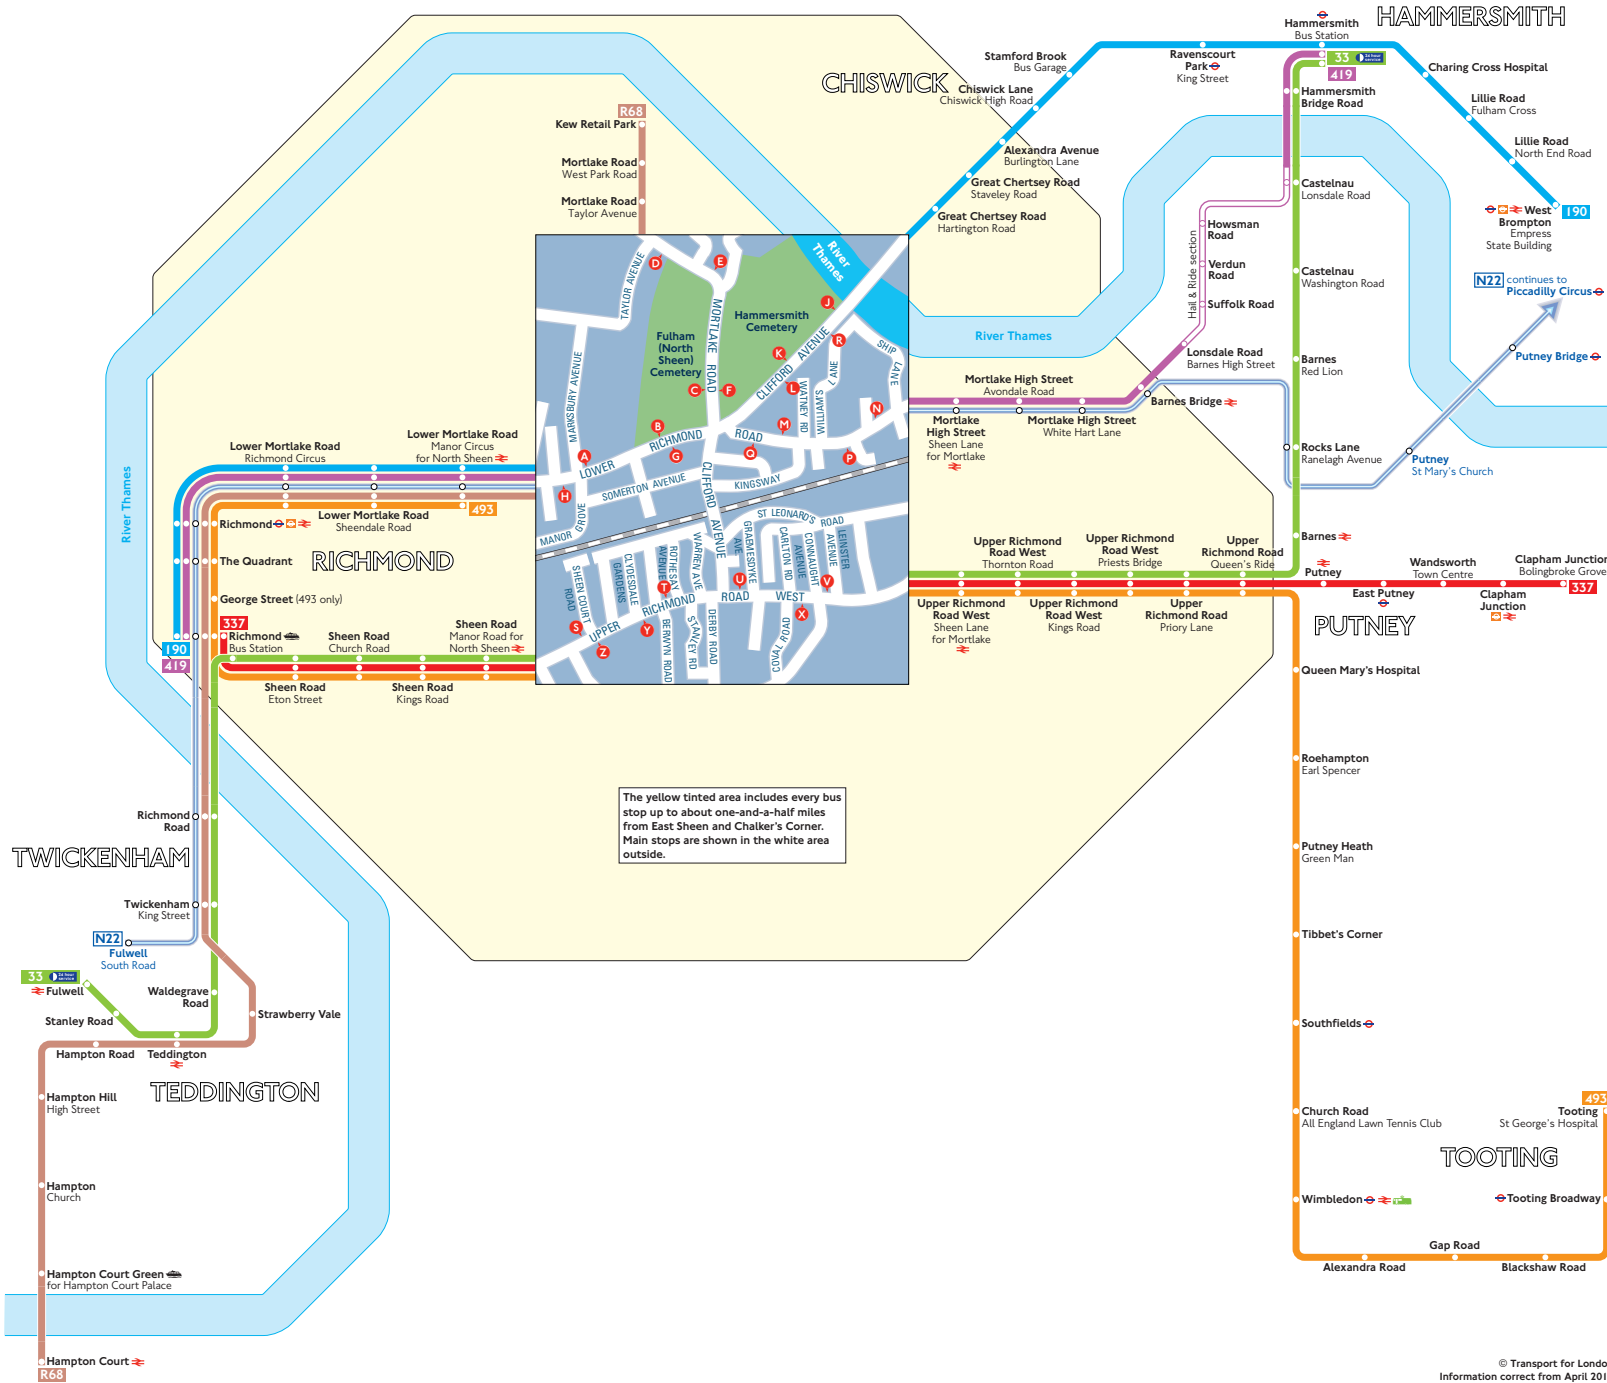

Buses from East Sheen and Chalker's Corner

Key

- **33** Day buses in black
- **N22** Night buses in blue
- Connections with London Underground
- Connections with London Overground
- Connections with National Rail
- Connections with river boats
- Connections with Trams

Red discs show the bus stop you need for your chosen bus service. The disc appears on the top of the bus stop in the street (see map of town centre in centre of diagram).

Route finder

Day buses including 24-hour services

Bus route	Towards	Bus stops
33	Fulwell	X Y Z
	Hammersmith	S T U V
190	Richmond	G H L R
	West Brompton	A B J K
337	Clapham Junction	S T U V
	Richmond	X Y Z
419	Hammersmith	A B M N
	Richmond	G H P O
493	Richmond (Manor Circus)	X Y Z
	Tooting	S T U V
R68	Hampton Court	E F G H
	Kew	A B C D

Night buses

Bus route	Towards	Bus stops
N22	Fulwell	G H P O
	Piccadilly Circus	A B M N