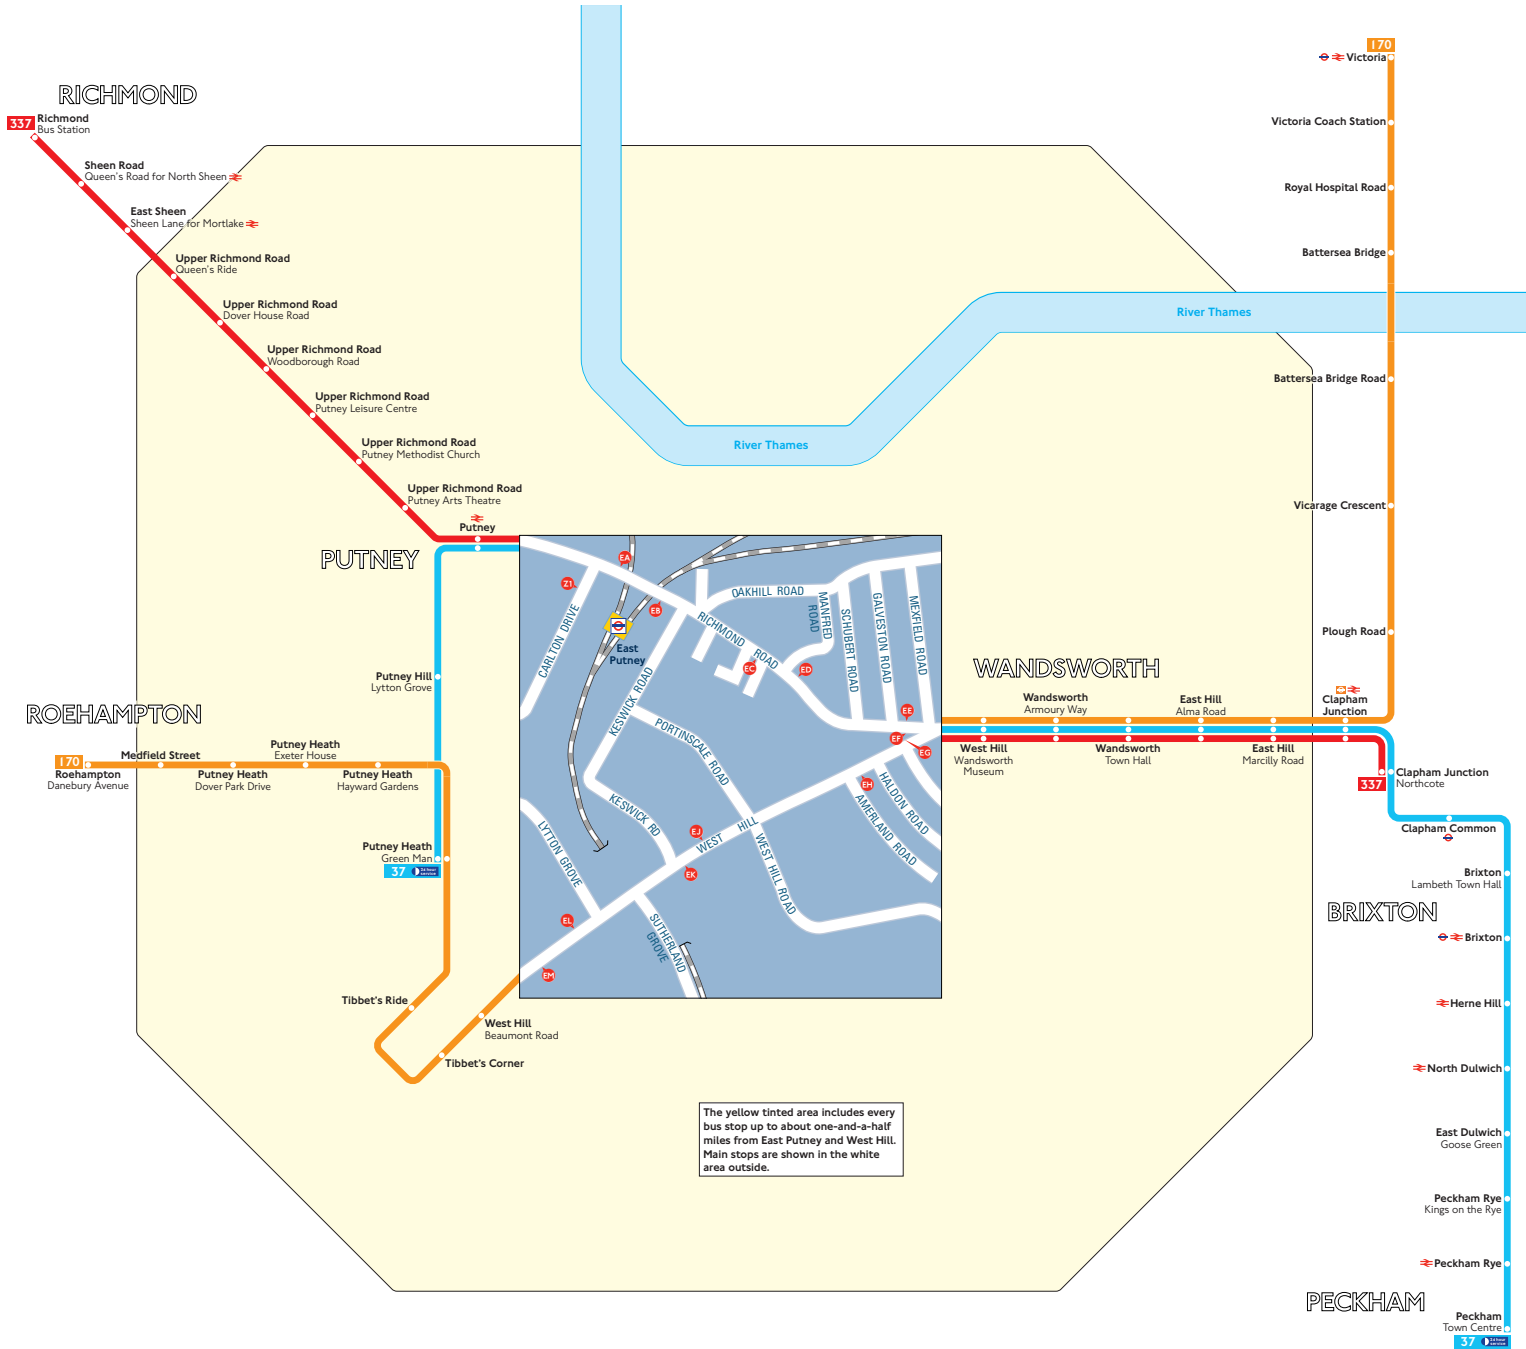

Buses from East Putney and West Hill

Key

- Connections with London Underground
- Connections with London Overground
- Connections with National Rail

Red discs show the bus stop you need for your chosen bus service. The disc **A** appears on the top of the bus stop in the street (see map of town centre in centre of diagram).

Route finder

Day buses including 24-hour services

Bus route	Towards	Bus stops
37	Peckham	EA ED EF
	Putney Heath	EB EC EF
170	Roehampton	EH EK EM
	Victoria	EG EJ EL
337	Clapham Junction	EA ED EF
	Richmond	EB EC EF