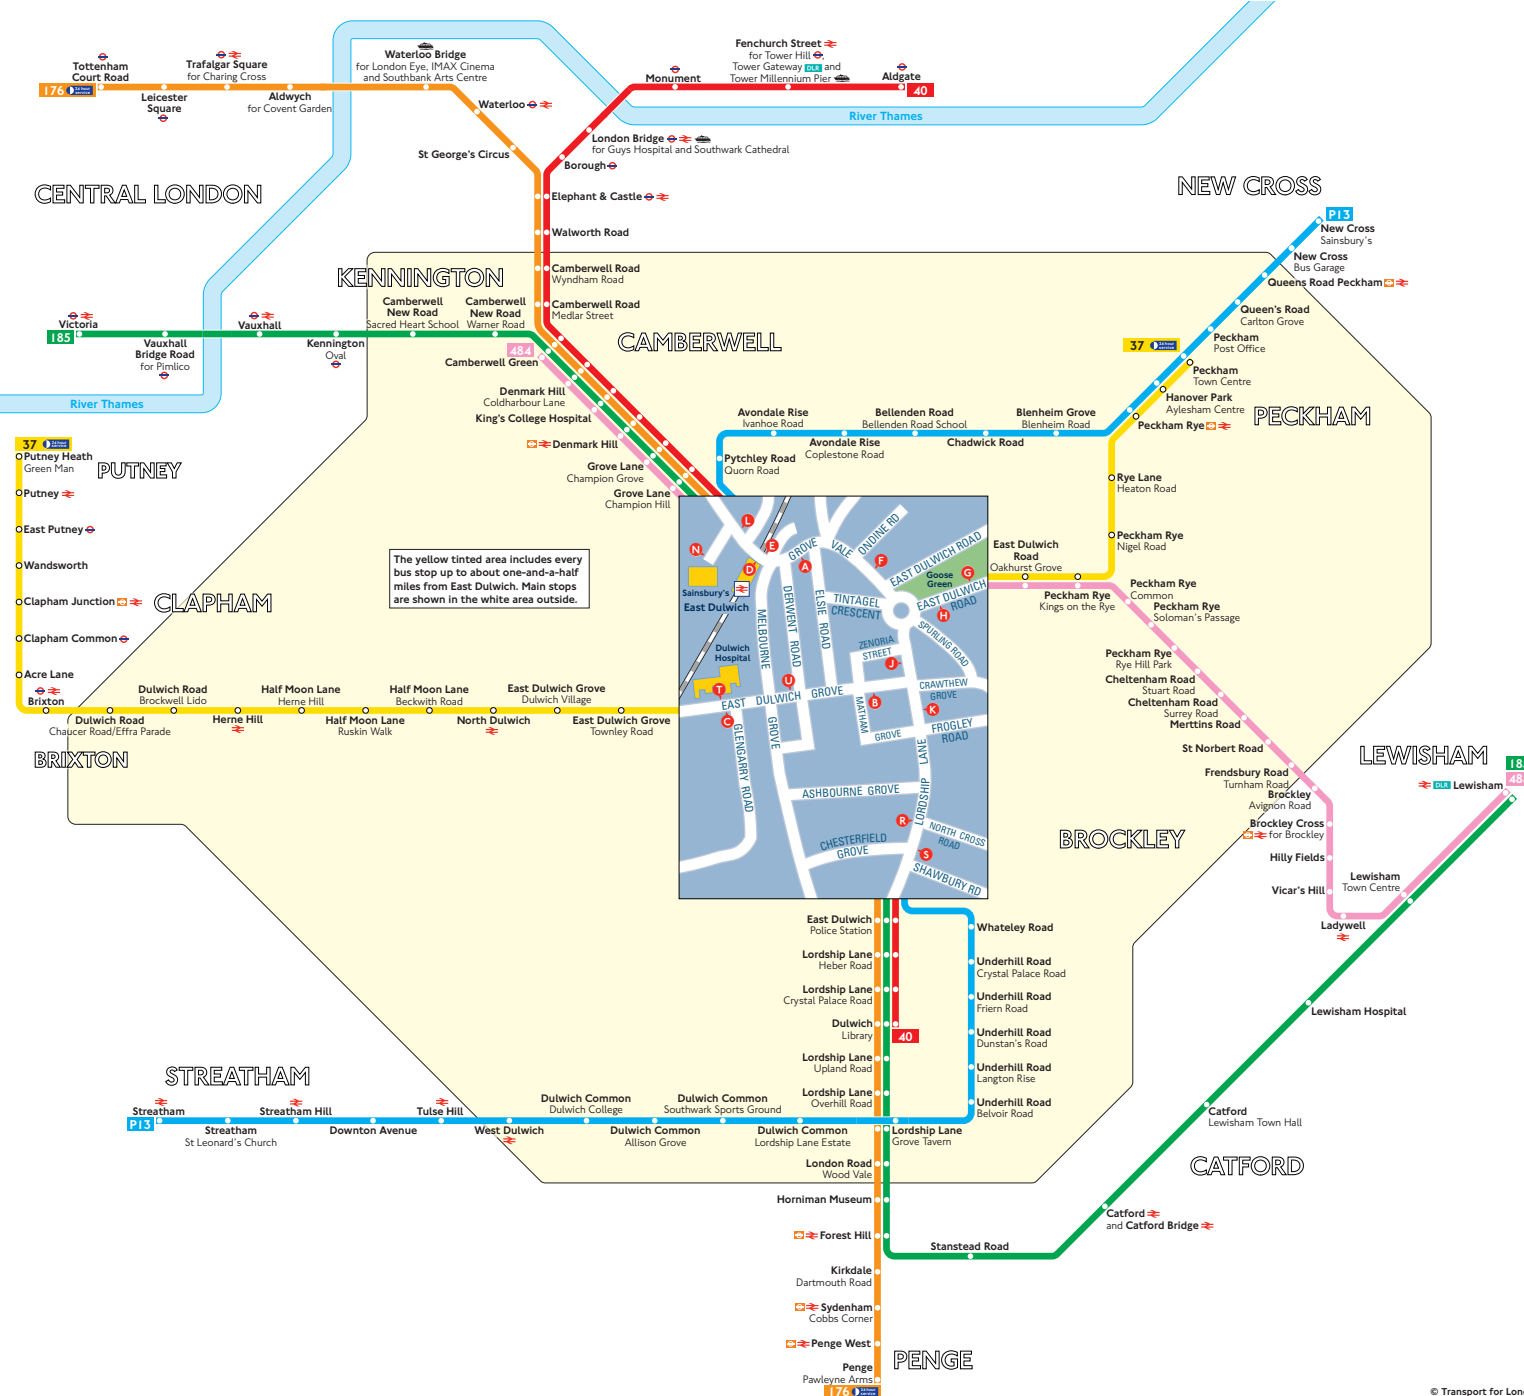

Buses from East Dulwich

1. ### Key
2. Connections with London Underground
   - Connections with London Overground
   - Connections with National Rail
   - Connections with Docklands Light Railway
   - Connections with river boats

Red discs show the bus stop you need for your chosen bus service. The disc **A** appears on the top of the bus stop in the street (see map of town centre in centre of diagram).

Route finder

Day buses including 24-hour services

Bus route	Towards	Bus stops
37	Peckham	G T U
	Putney Heath	B C H
40	Aldgate	A D J R
	Dulwich	B F K L S
176	Penge	B F K L S
	Tottenham Court Road	A D J R
185	Lewisham	B F K L S
	Victoria	A D J R
484	Camberwell Green	A D H
	Lewisham	B F G L
P13	New Cross	A D J N R
	Streatham	B F K L N S