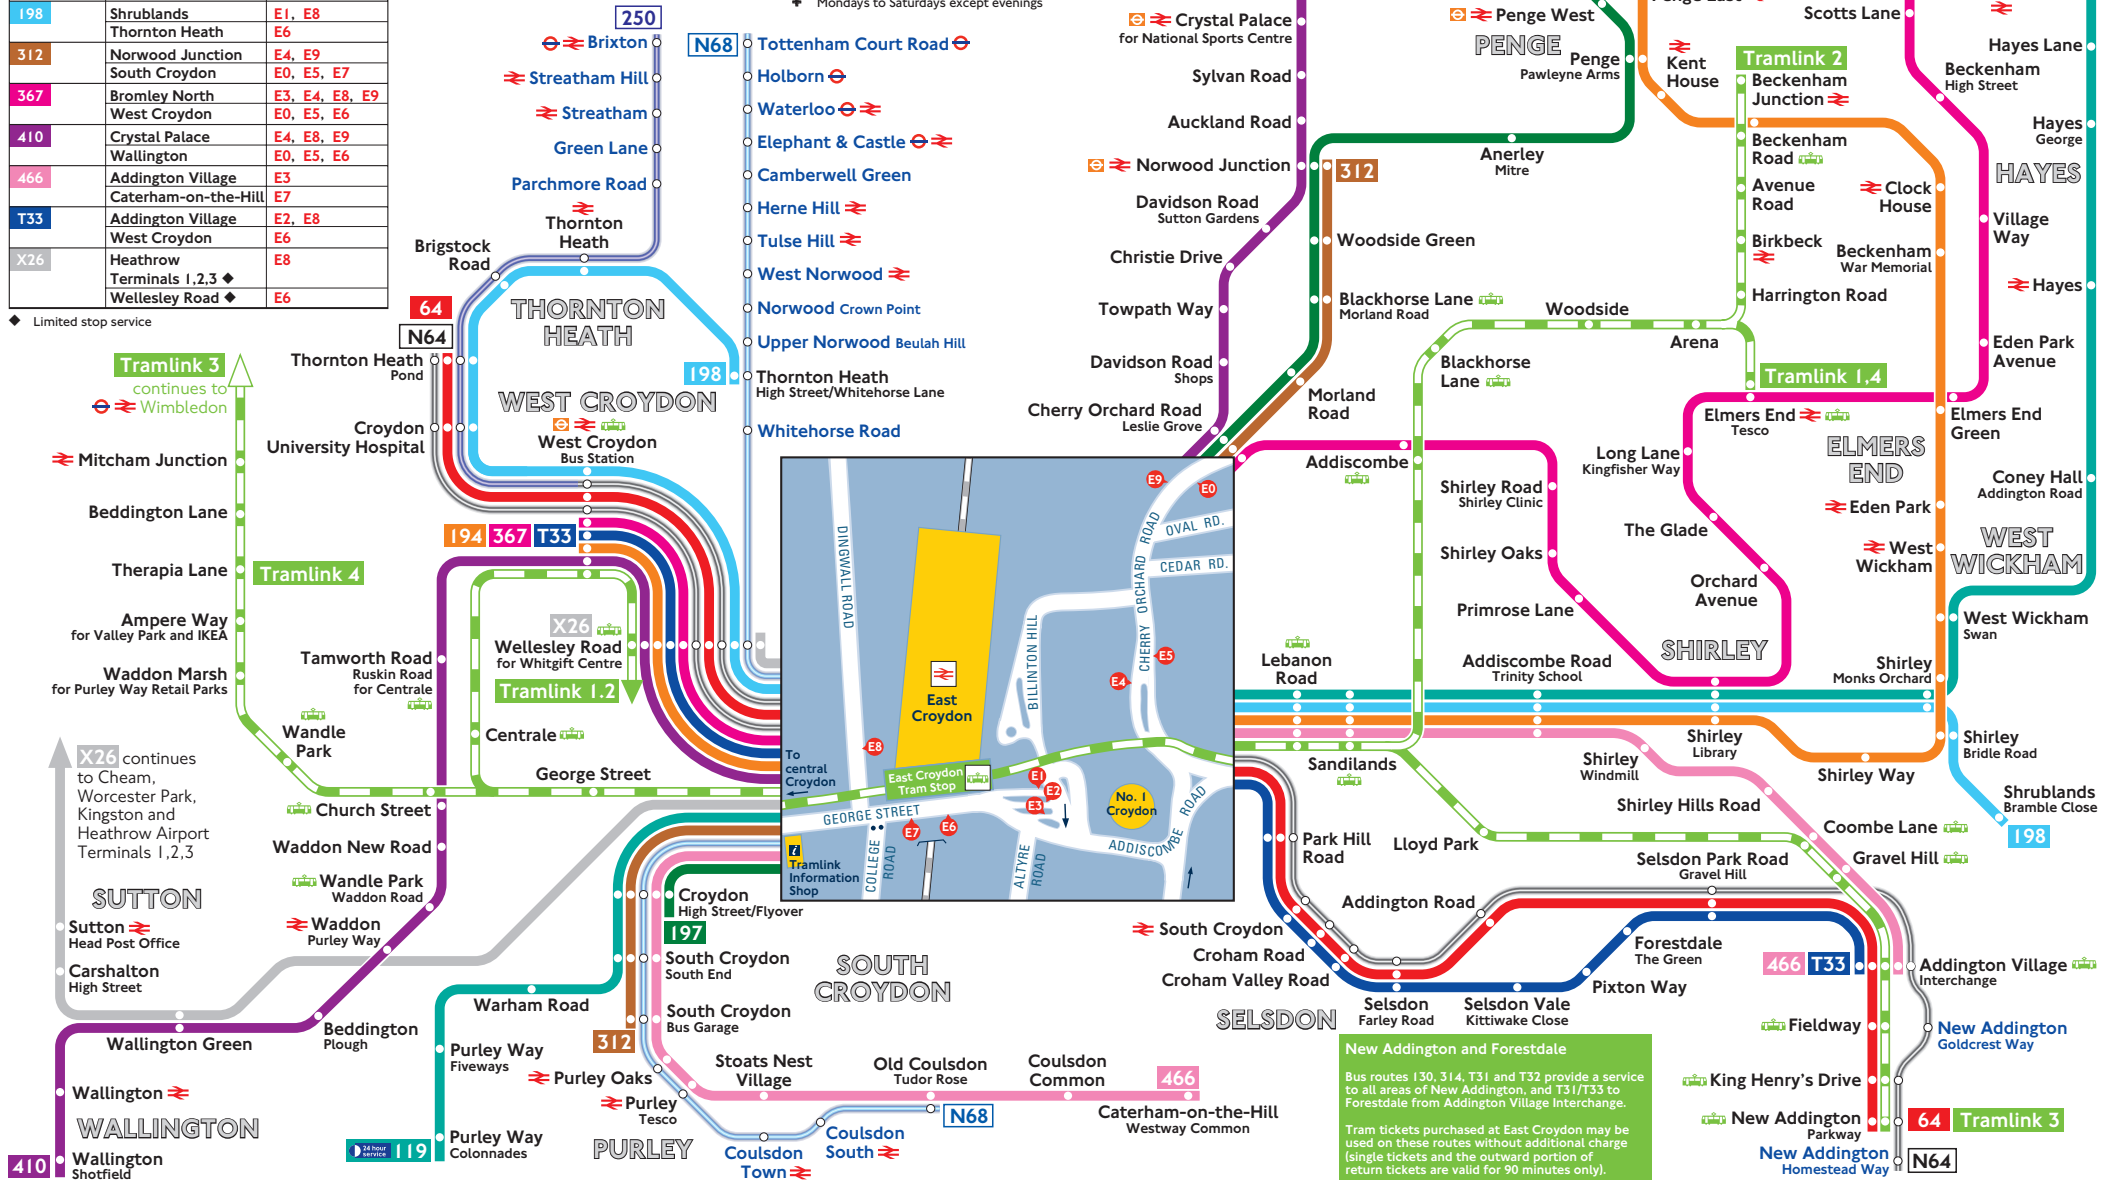

# Route finder

Day buses including 24-hour services

Bus route	Towards	Bus stops
64	New Addington Thornton Heath	E2, E8 E6
119	Bromley North Purley Way (Colonnades)	E1 E7
194	Lower Sydenham West Croydon	E1, E8 E6
197	Croydon High Street Peckham	E0, E5, E7 E4, E9
198	Shrublands Thornton Heath	E1, E8 E6
312	Norwood Junction South Croydon	E4, E9 E0, E5, E7
367	Bromley North West Croydon	E3, E4, E8, E9 E0, E5, E6
410	Crystal Palace Wallington	E4, E8, E9 E0, E5, E6
466	Addington Village Caterham-on-the-Hill	E3 E7
T33	Addington Village West Croydon	E2, E8 E6
X26	Heathrow Terminals 1, 2, 3 Wellesley Road	E8 E6

# Night buses

Bus route	Towards	Bus stops
250	Brixton	E6
N64	New Addington Thornton Heath	E2, E8 E6
N68	Old Coulsdon Tottenham Court Road	E7, E8 E6

Information correct from August 2013  
© Transport for London TFL26986.08.13 (F)

# Trams

Tram route	Towards	Tram stops
1	Elmers End West Croydon and Wellesley Road	Tram stop Tram stop
2	Beckenham Junction West Croydon and Wellesley Road	Tram stop Tram stop
3	New Addington Wimbledon	Tram stop Tram stop
4	Elmers End + Therapia Lane +	Tram stop Tram stop

# Buses from East Croydon

**New Addington and Forestdale**  
Bus routes 130, 314, T31 and T32 provide a service to all areas of New Addington, and T31/T32 to Forestdale from Addington Village Interchange.  
Tram tickets purchased at East Croydon may be used on these routes without additional charge (single tickets and the outward portion of return tickets are valid for 90 minutes only).