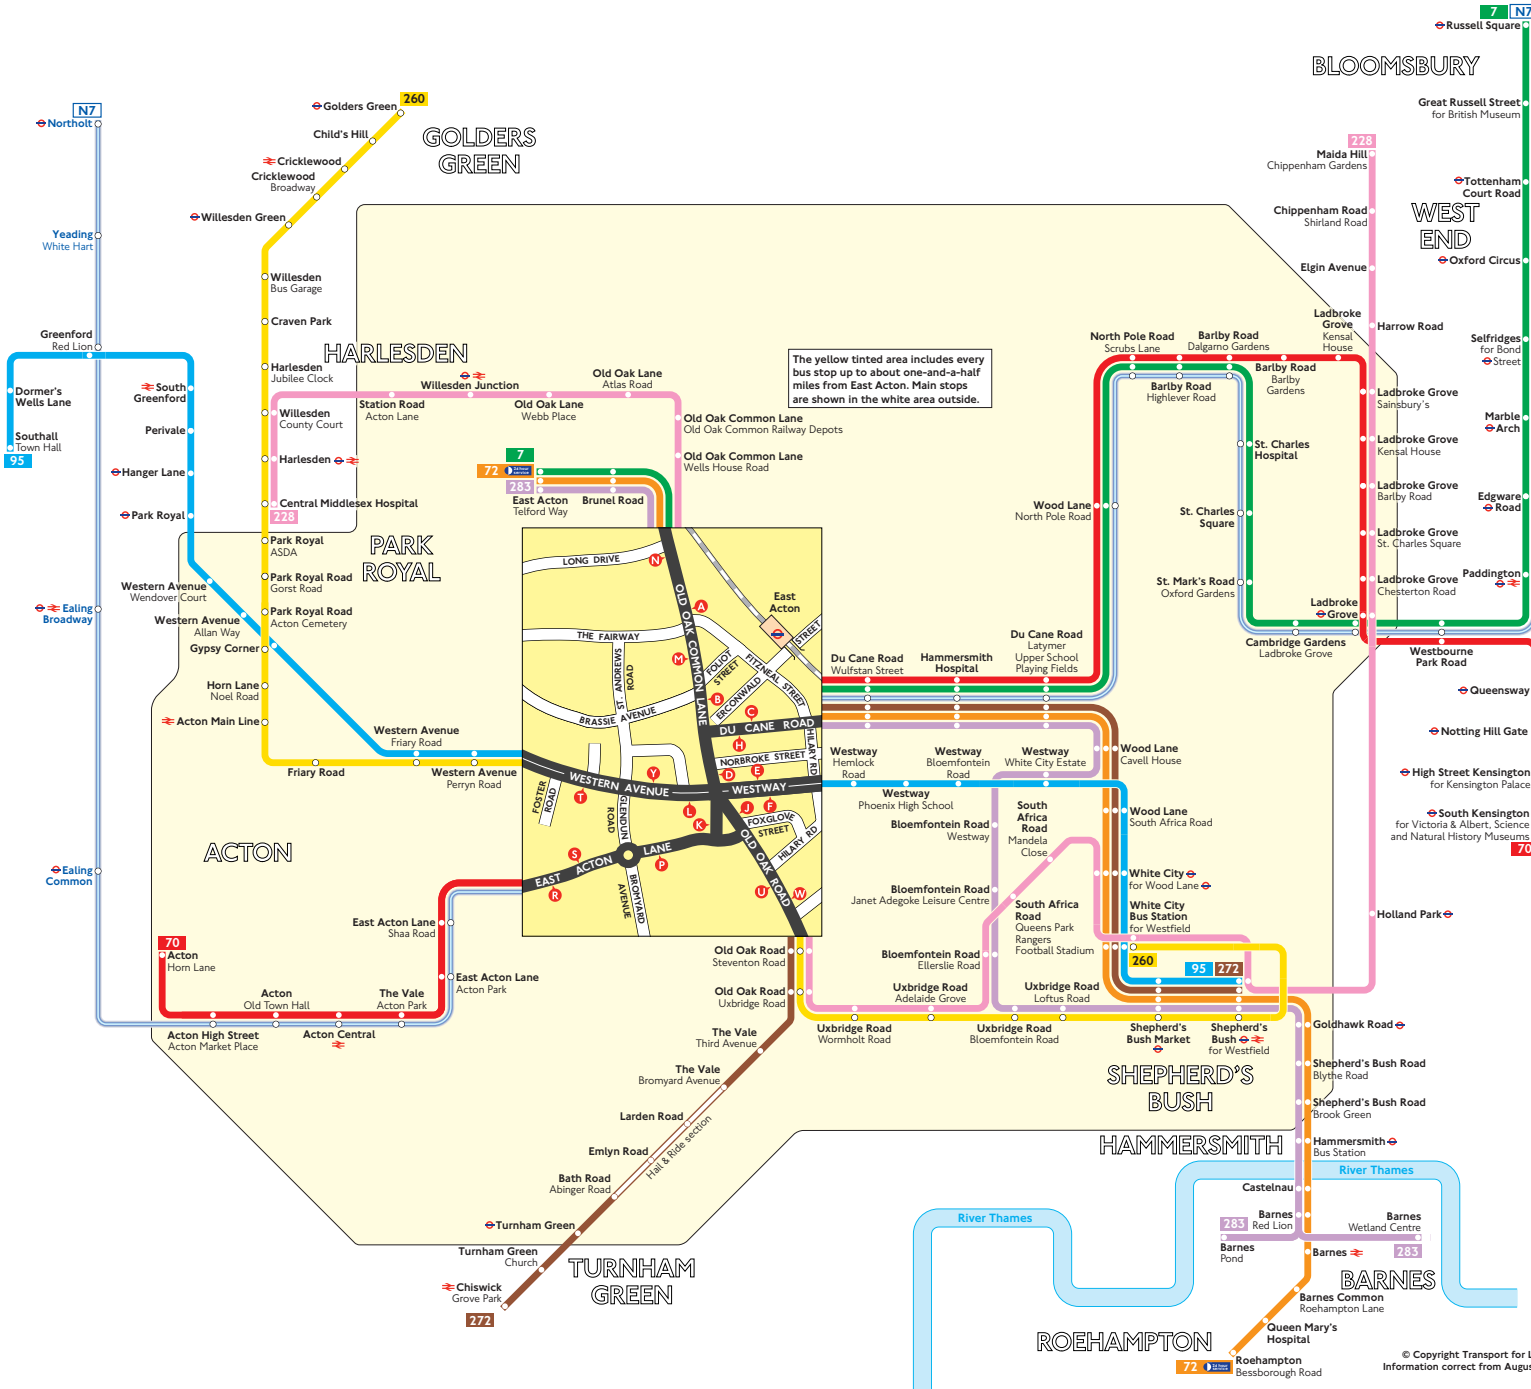

Buses from East Acton

Key

- 7 Day buses in black
- N7 Night buses in blue
- Connections with Underground
- Connections with National Rail
- Early mornings and evenings only
- Daytimes only when Wetland Centre is open

Red discs show the bus stop you need for your chosen bus service. The disc appears on the top of the bus stop in the street (see map of town centre in centre of diagram).

Route finder

Day buses including 24-hour routes

Bus route	Towards	Bus stops
7	East Acton Telford Way	H M N
	Russell Square	A B C
70	Acton	D H J P R
	South Kensington	C K S
72	East Acton Telford Way	H M N
	Roehampton	A B C
95	Shepherd's Bush	E Y
	Southall	F L T
228	Central Middlesex Hospital	K M N U
	Maida Hill	A B D J W
260	Golders Green	L T U
	White City	J W Y
272	Chiswick	D H J W
	Shepherd's Bush	C K U
283	Barnes Wetland Centre (daytimes only when centre is open) or Barnes Pond at other times	A B C
	East Acton Telford Way	H M N

Night buses

Bus route	Towards	Bus stops
N7	Northolt	D H J P R
	Russell Square	C K S