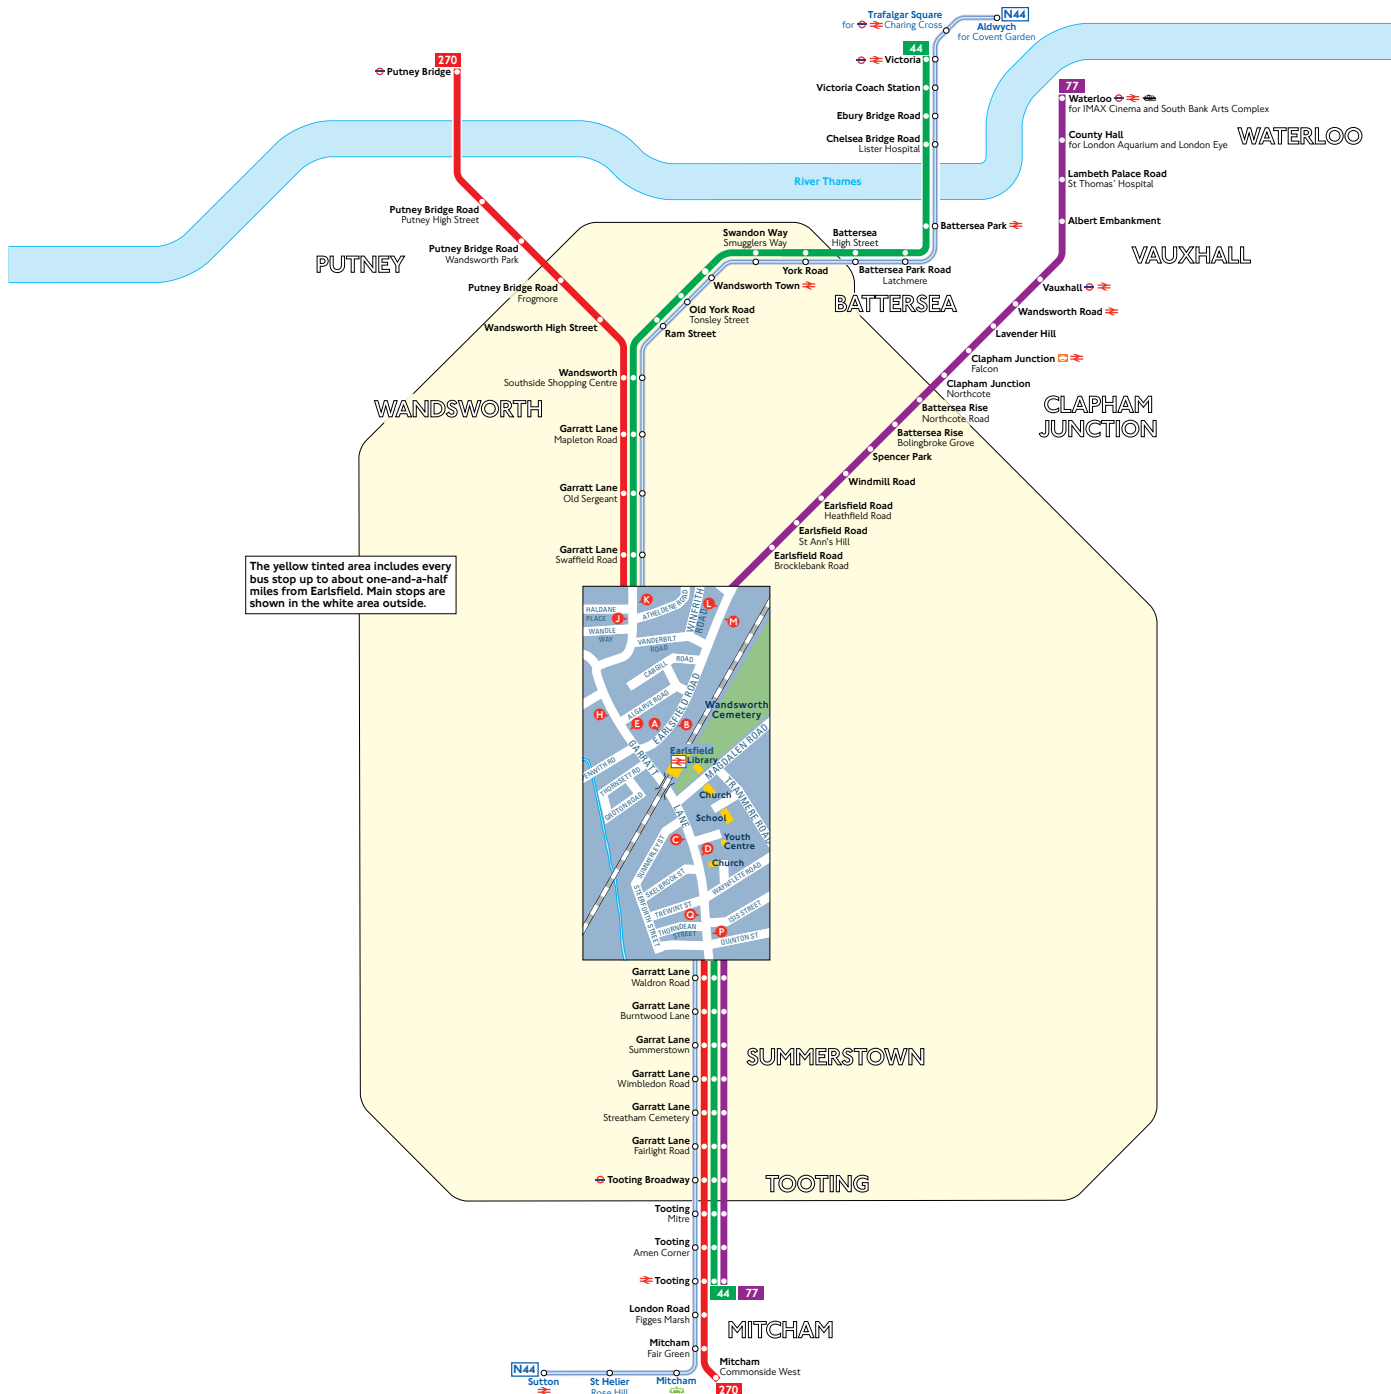

# Buses from Earlsfield

## Route finder

### Day buses

| Bus route | Towards       | Bus stops |
|-----------|---------------|-----------|
| 44        | Tooting       | D E K P   |
|           | Victoria      | C H J Q   |
| 77        | Tooting       | B D M P   |
|           | Waterloo      | A C L Q   |
| 270       | Mitcham       | D E K P   |
|           | Putney Bridge | C H J Q   |

### Night buses

| Bus route | Towards | Bus stops |
|-----------|---------|-----------|
| N44       | Aldwych | C H J Q   |
|           | Sutton  | D E K P   |