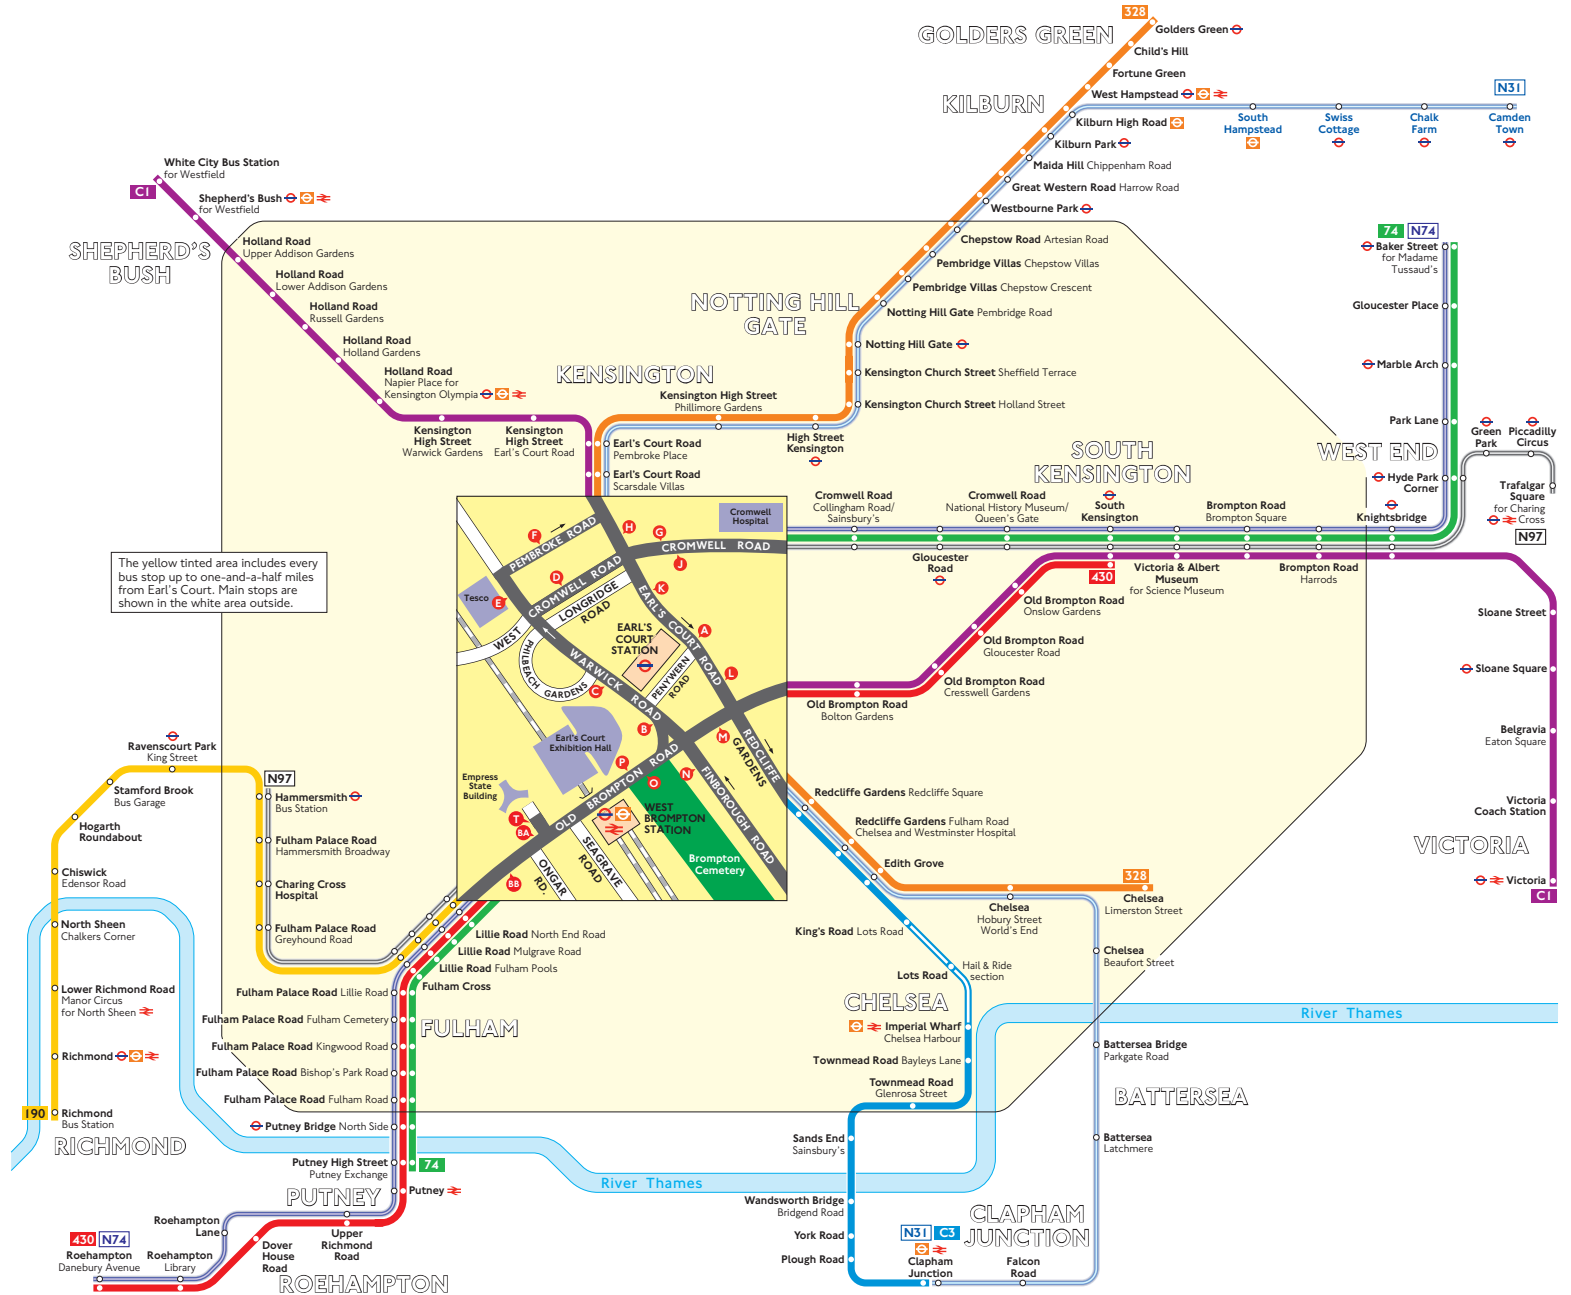

Buses from Earl's Court

Key

- Connections with London Underground
- Connections with London Overground
- Connections with National Rail
- Connections with river boats

Red discs show the bus stop you need for your chosen bus service. The disc **A** appears on the top of the bus stop in the street (see map of town centre in centre of diagram).

Route finder

Day buses

Bus route	Towards	Bus stops
74	Baker Street	B BA C D G P
	Putney	A BB J K M O
190	Richmond	BB
328	Chelsea	A H K L
	Golders Green	B C E F N
430	Roehampton	BB M O
	South Kensington	BA P
C1	Victoria	A H K L
	White City	B C E F M
C3	Clapham Junction	A E F H K L

Night buses

Bus route	Towards	Bus stops
N31	Camden Town	B C E F N
	Clapham Junction	A H K L
N74	Baker Street	B BA C D G P
	Roehampton	A BB J K M O
N97	Hammersmith	A BB J K M O
	Trafalgar Square	B BA C D G P