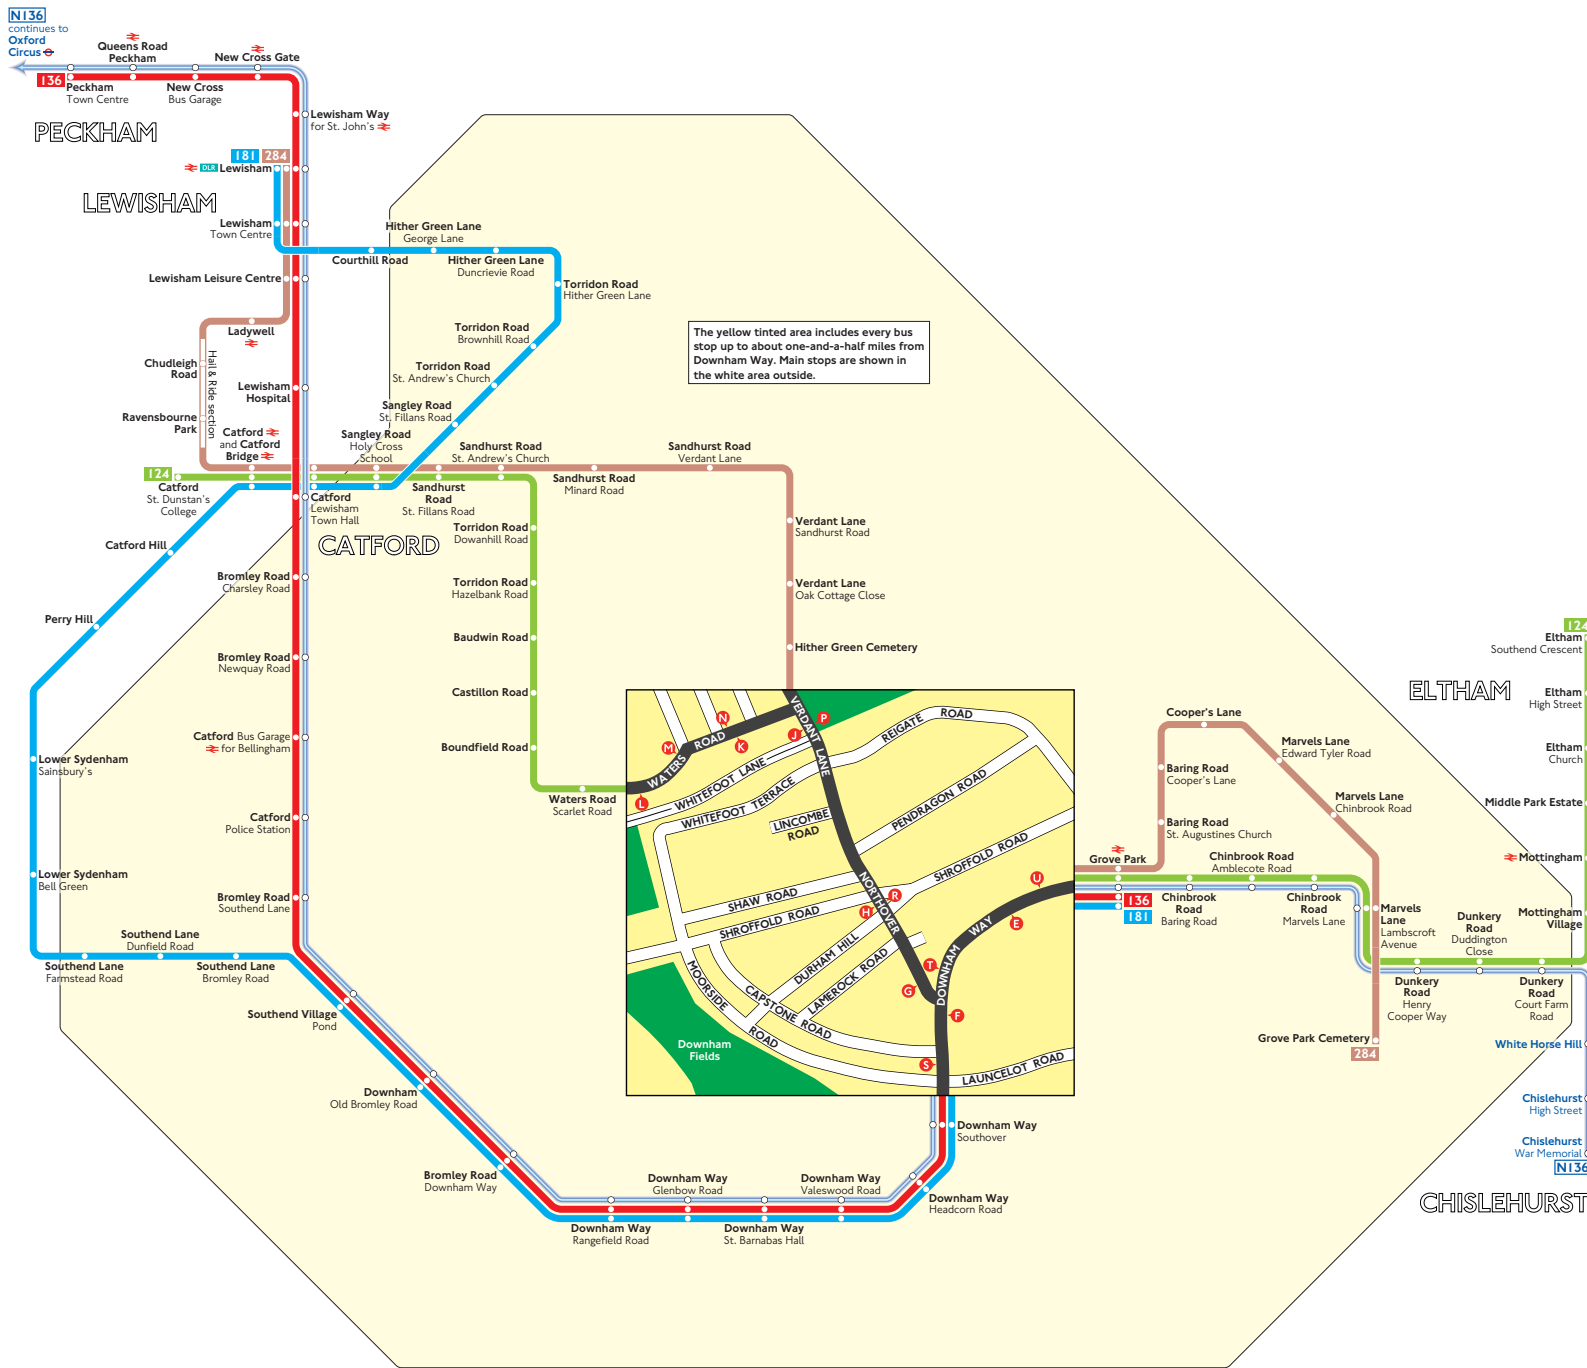

Buses from Downham Way

Key

- 124 Day buses in black
- N136 Night buses in blue
- ⊖ Connections with Underground
- ⚡ Connections with National Rail
- DLR Connections with Docklands Light Railway
- 🚤 Connections with river boats

A Red discs show the bus stop you need for your chosen bus service. The disc **A** appears on the top of the bus stop in the street (see map of town centre in centre of diagram).

Route finder

Day buses

Bus route	Towards	Bus stops
124	Catford	E G H J K L
	Eltham	M N P R T U
136	Grove Park	S T U
	Peckham	E F
181	Grove Park	S T U
	Lewisham	E F
284	Grove Park Cemetery	P R T U
	Lewisham	E G H J

Night buses

Bus route	Towards	Bus stops
N136	Chislehurst	S T U
	Oxford Circus	E F