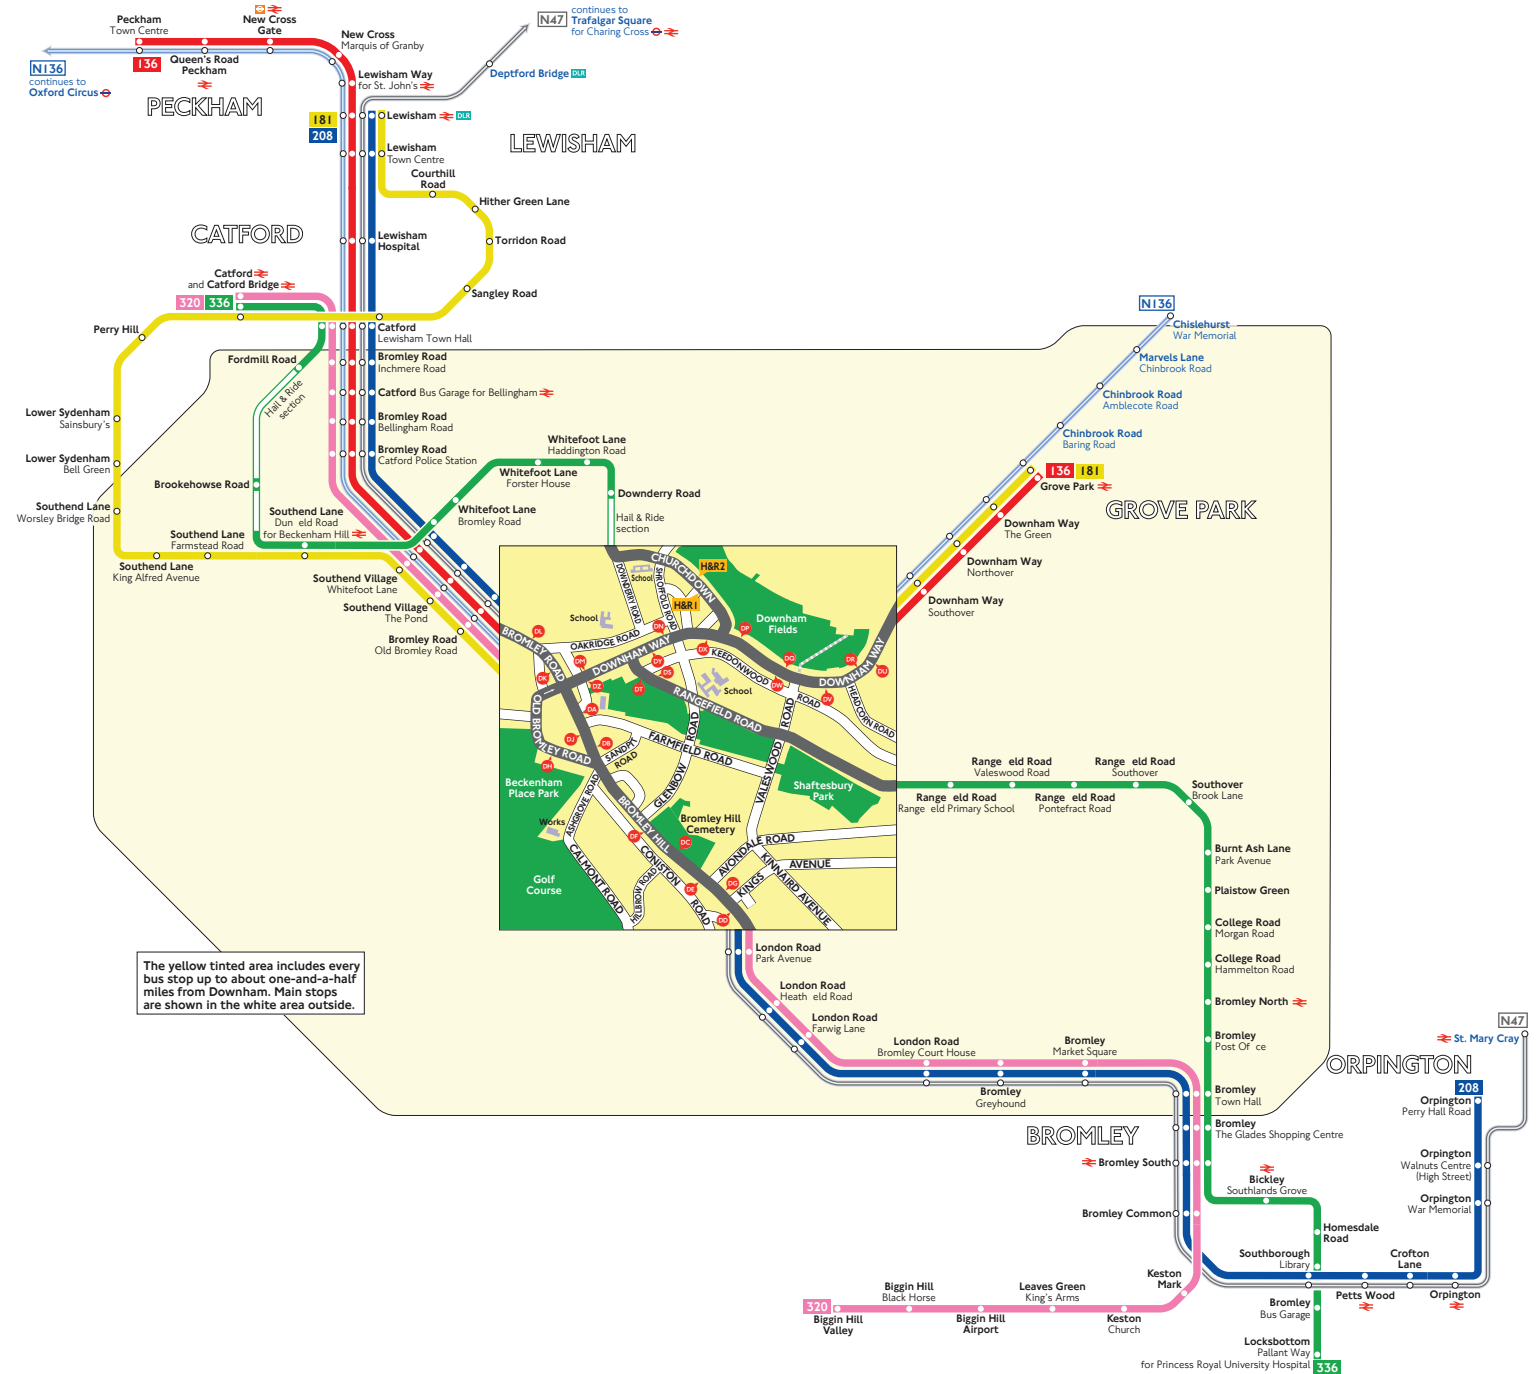

Buses from Downham

Route finder

Day buses

Bus route	Towards	Bus stops
136	Grove Park	DL DM DN DP DQ DR
	Peckham	DK DU DV DW DX DY DZ
181	Grove Park	DL DM DN DP DQ DR
	Lewisham	DK DU DV DW DX DY DZ
208	Lewisham	DD DE DF DG DL
	Orpington	DA DB DC DD DL
320	Biggin Hill Valley	DD DE DF DG DL
	Catford	DD DE DF DG DL
336	Catford Bridge	DN DT H&R1
	Locksbottom	DS DX DY H&R2

Night buses

Bus route	Towards	Bus stops
N47	St. Mary Cray	DA DB DC DD DL
	Trafalgar Square	DD DE DF DG DL
N136	Chislehurst	DL DM DN DP DQ DR
	Oxford Circus	DK DU DV DW DX DY DZ

Route 336 operates as Hail and Ride on the sections of roads marked **H&R1** and **H&R2** on the map. Buses stop at any safe point along the road. There are no bus stops at these locations, but please indicate clearly to the driver when you wish to board or alight.